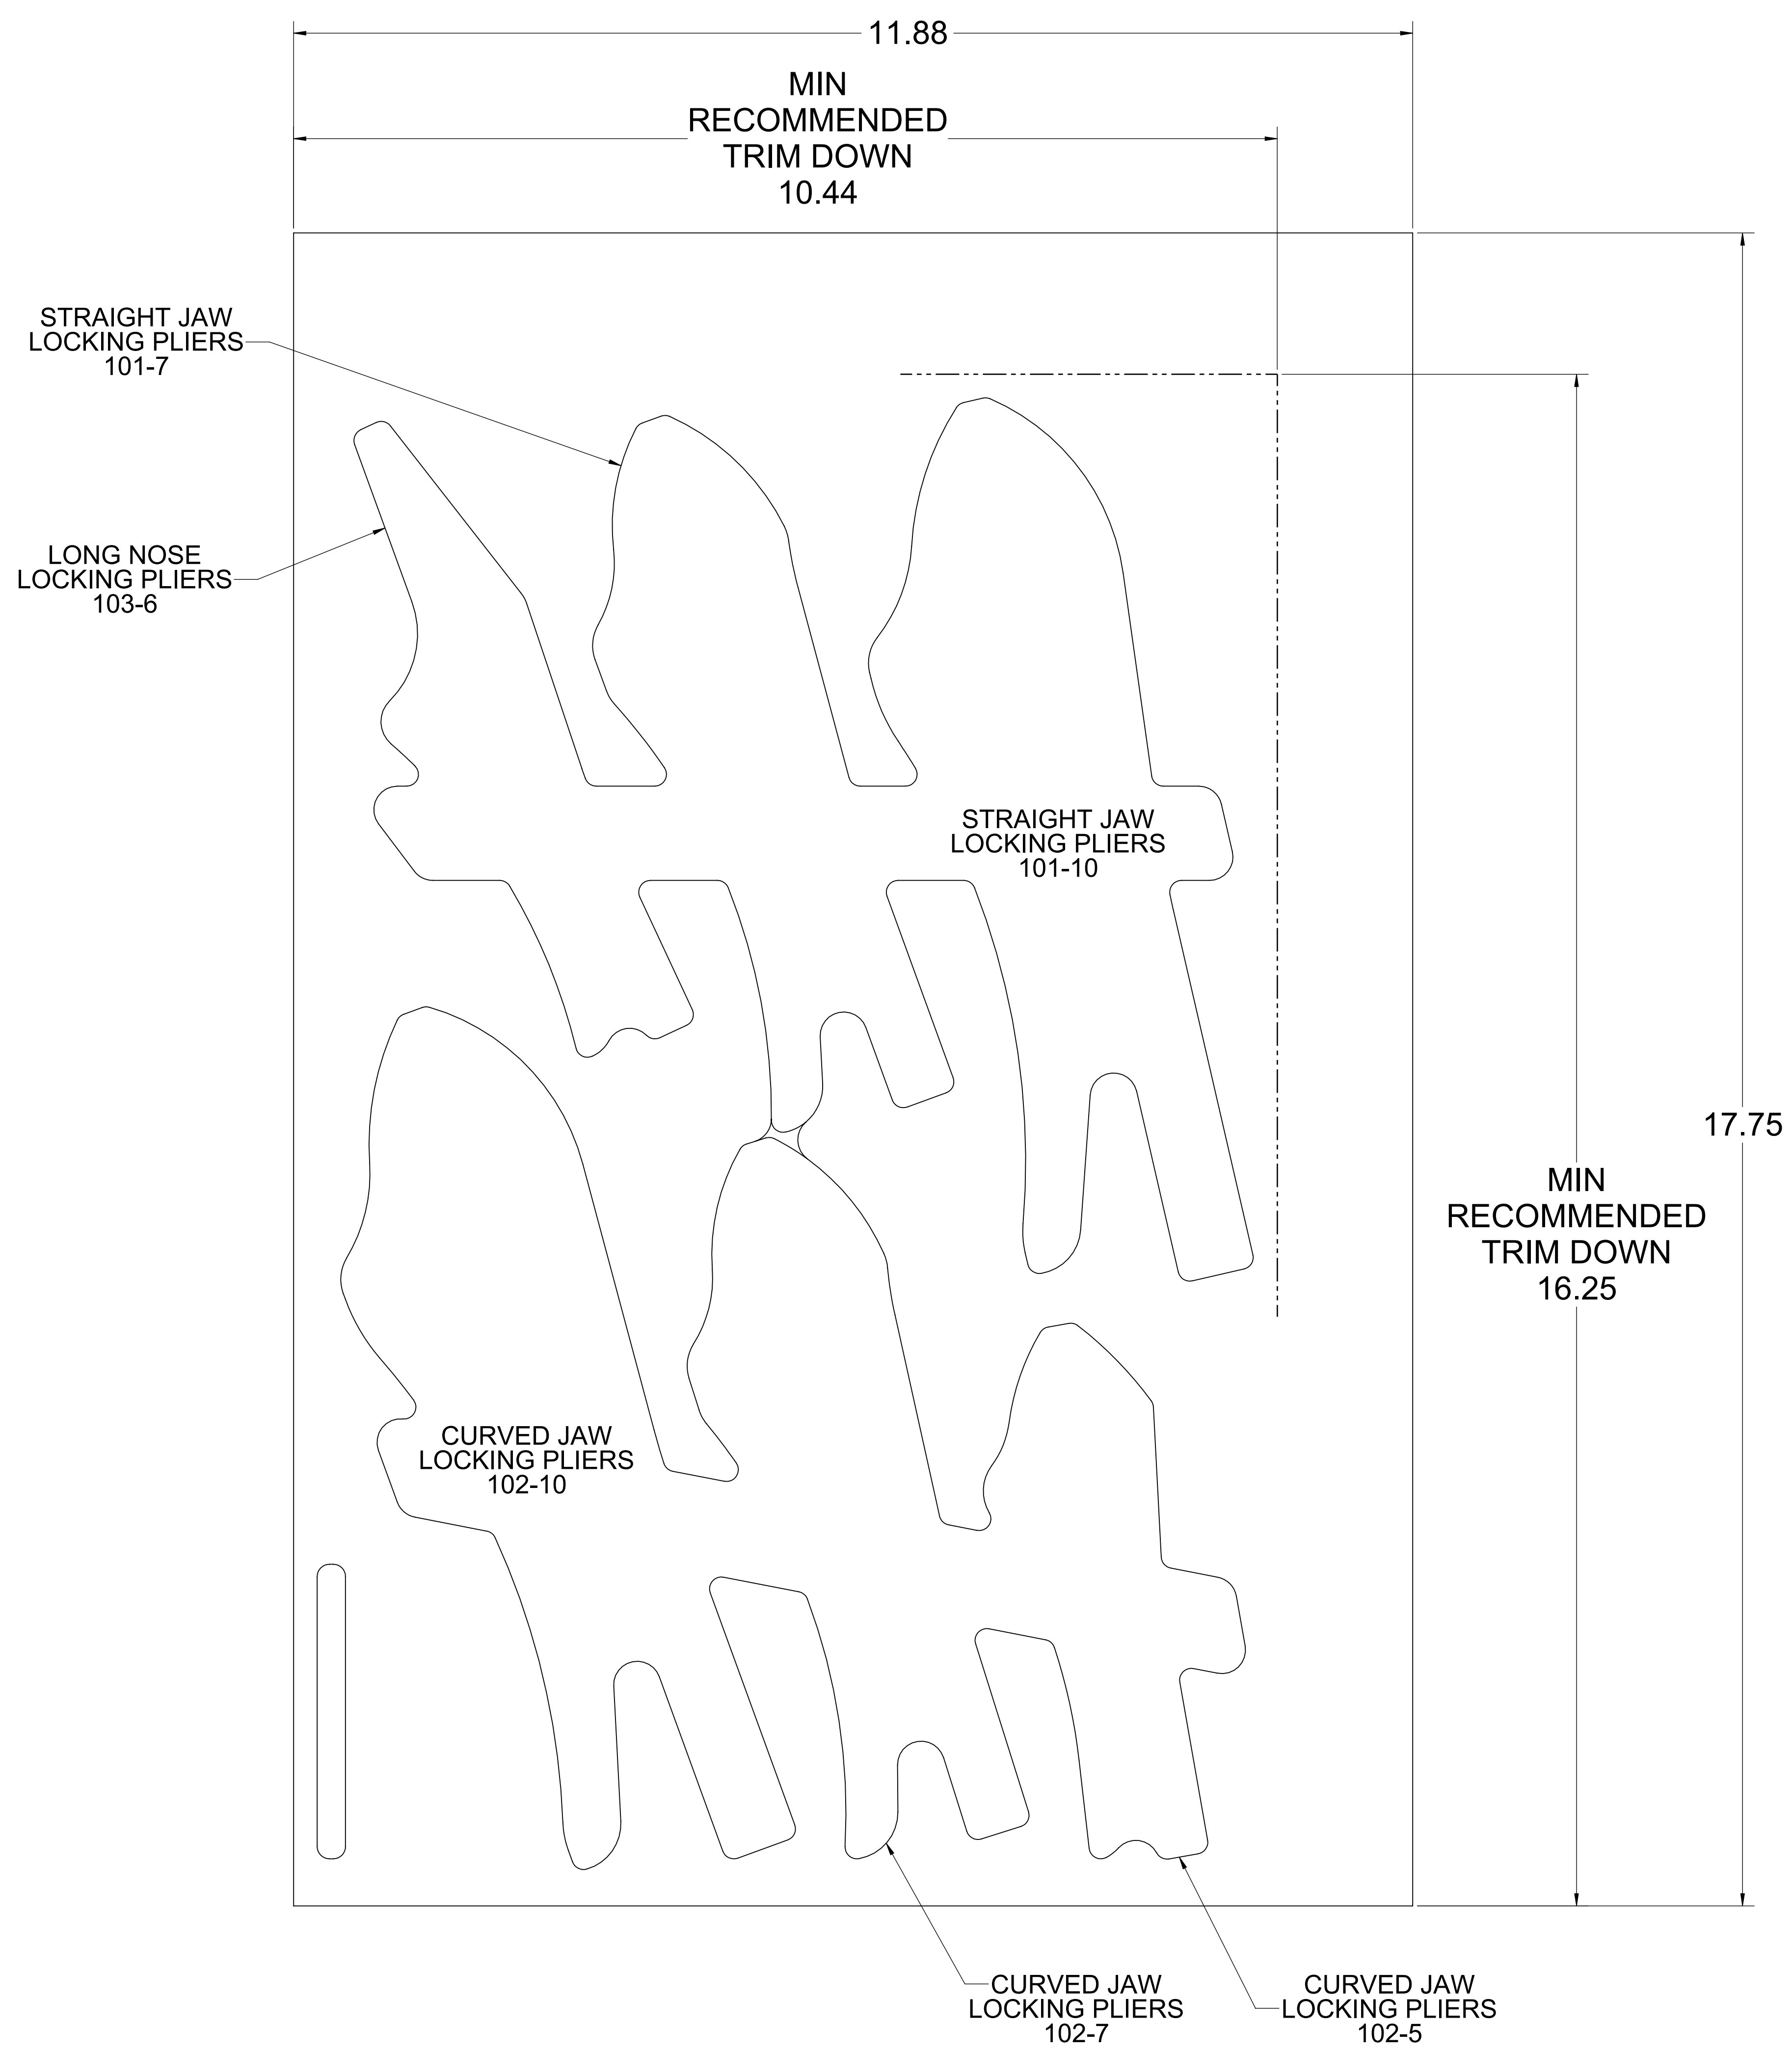

PRINTING INSTRUCTIONS

We recommend printing at full-scale to check the fit with your tools before ordering.

Option 1: Print this page full-scale on a large-format printer (E-Size, 44 inches X 34 inches).

Option 2: Print page 2 - 5 on 8-1/2 X 11 inch paper and assemble.

Thank You!

PART NUMBER
F-05695-R

Print on Letter at 100%

1.00 IN

1.00 IN

PAGE KEY

DATE CREATED

17 MAY 2024

PART NUMBER

F-05695-R

1.00 IN

PAGE KEY

1.00
IN

Print on Letter at 100%

DATE CREATED