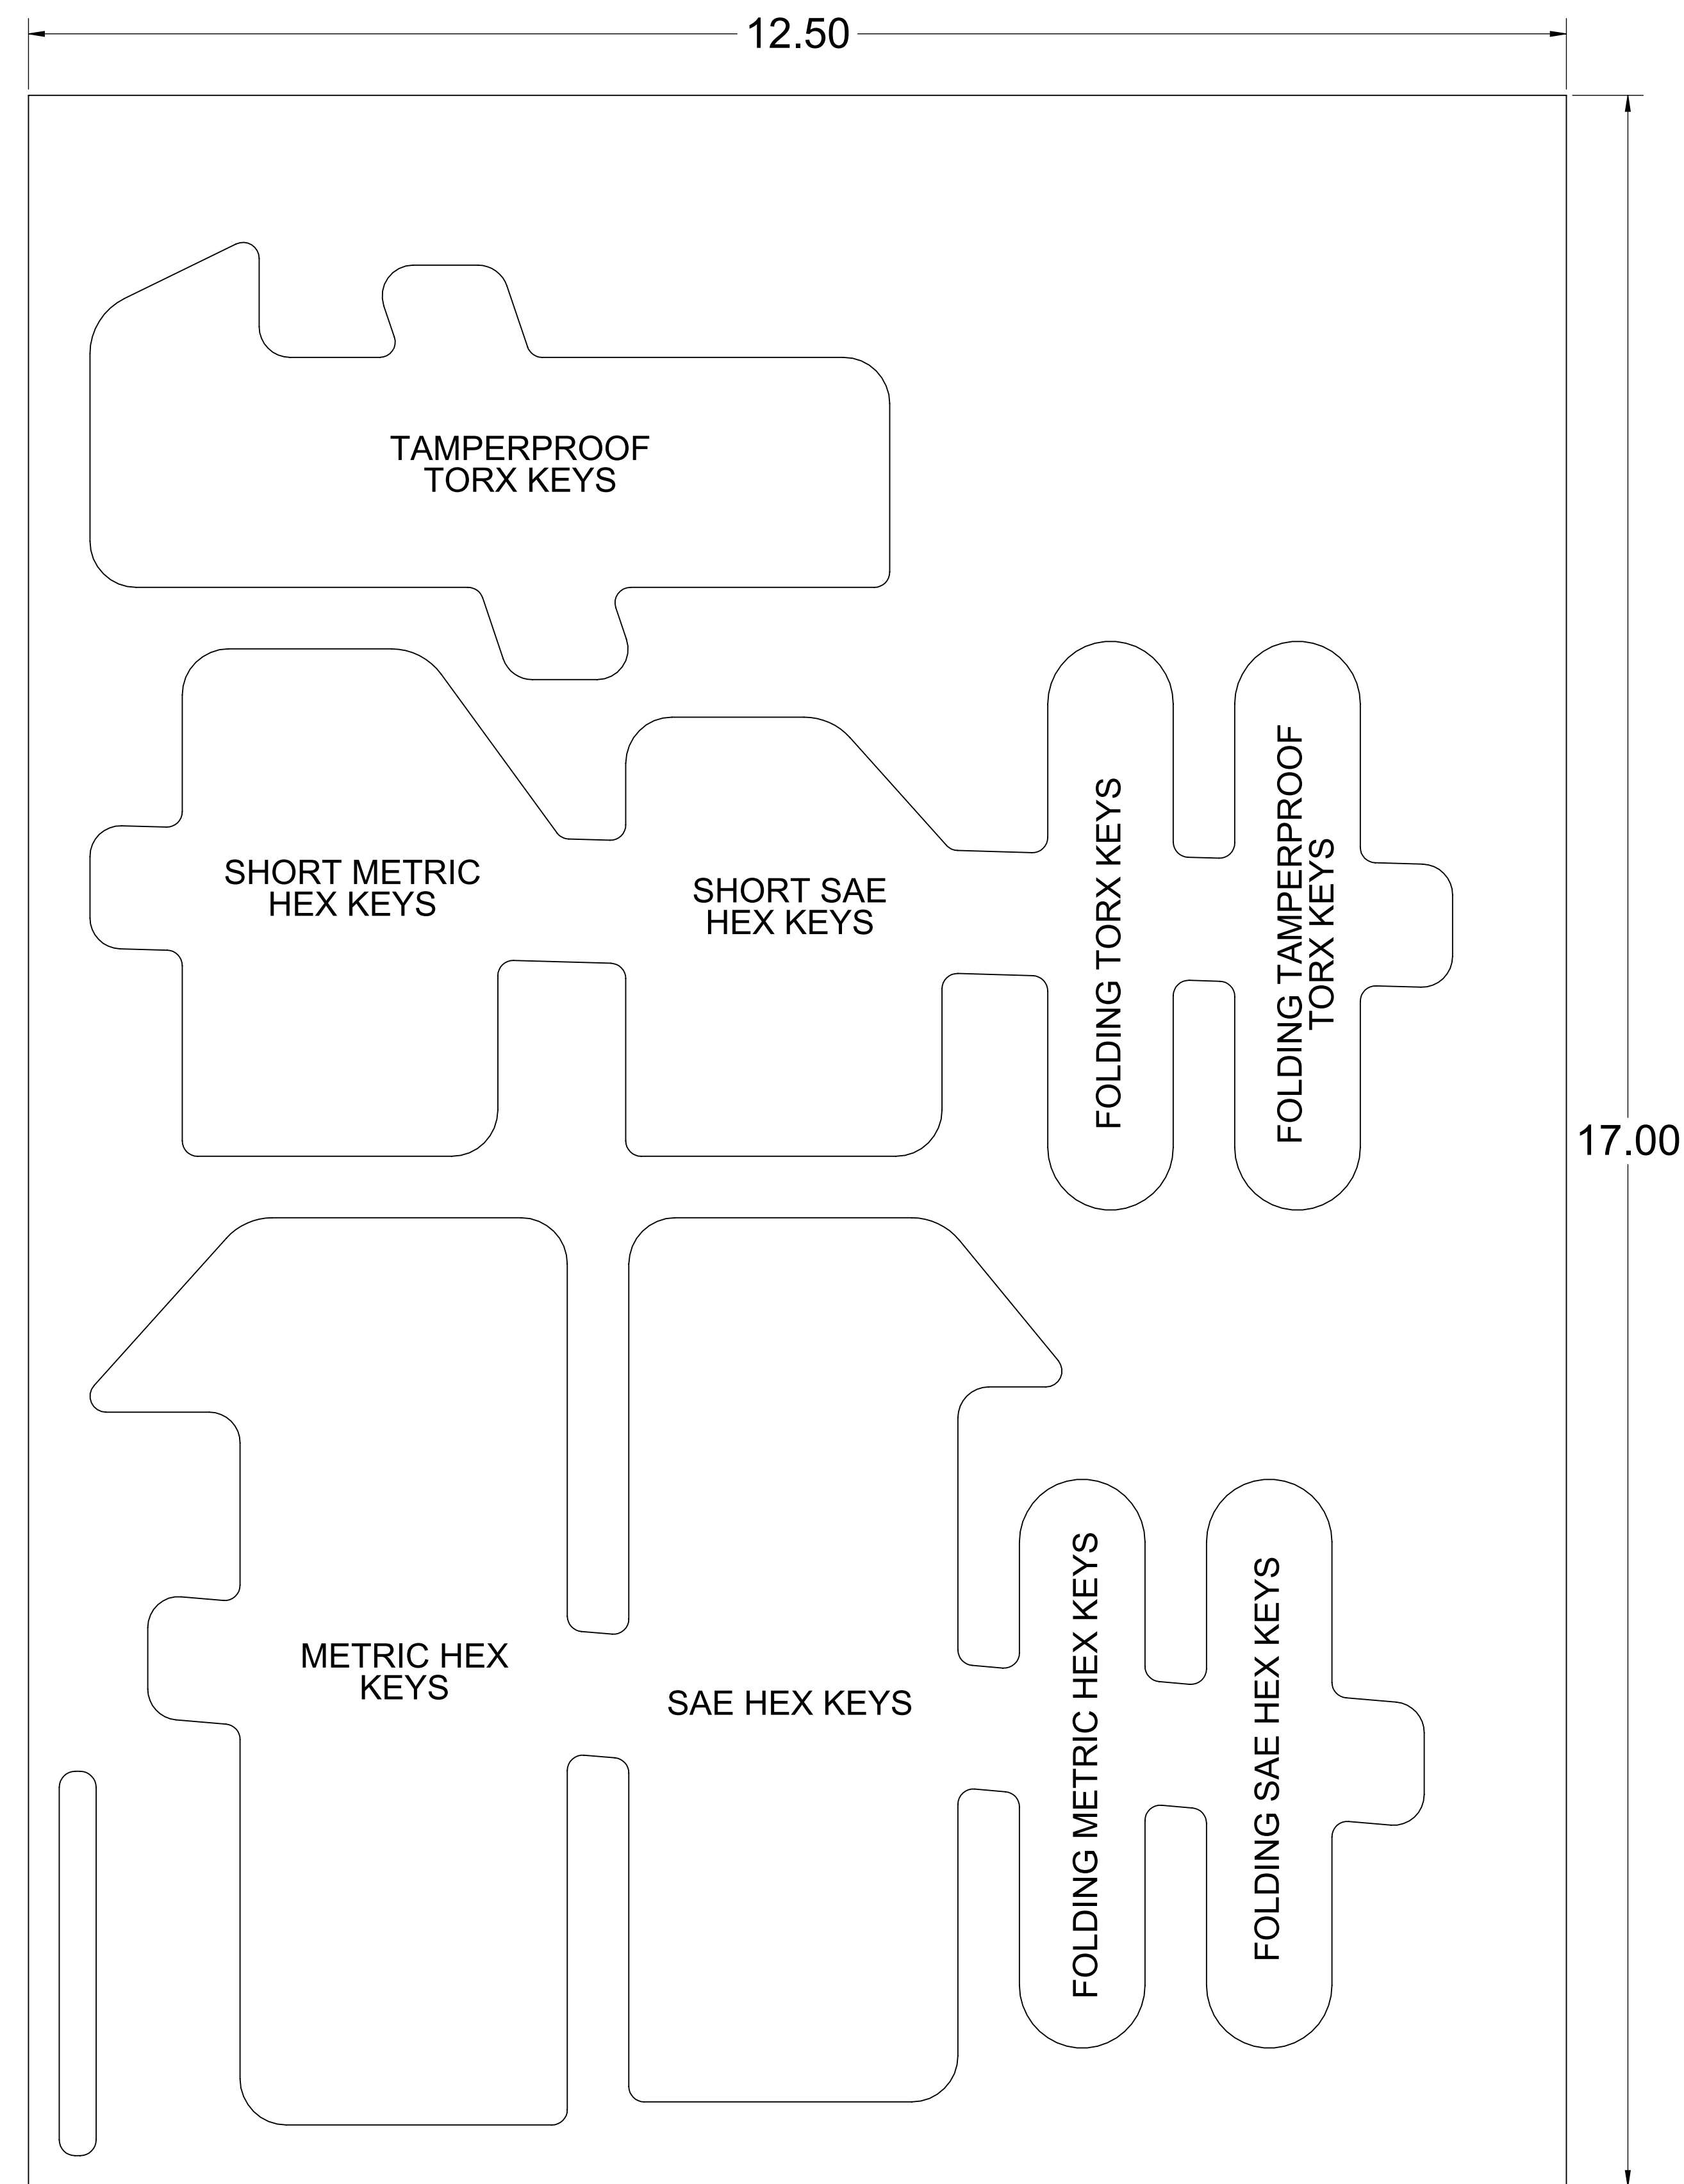

PRINTING INSTRUCTIONS

We recommend printing at full-scale to check the fit with your tools before ordering.

Option 1: Print this page full-scale on a large-format printer (D-Size, 34 inches X 22 inches).

Option 2: Print page 2 - 5 on 8-1/2 X 11 inch paper and assemble.

Thank You!

5.00
IN

5.00
IN

PART NUMBER **F-05322-R**

Print on Letter at 100%

1.00
IN

1.00 IN

PAGE KEY

DATE CREATED

09 AUG 2023

PART NUMBER

F-05322-R

1.00 IN

PAGE KEY

1.00
IN

Print on Letter at 100%

DATE CREATED

09 AUG 2023

PART NUMBER

F-05322-R

1.00 IN

PAGE KEY

1.00
IN