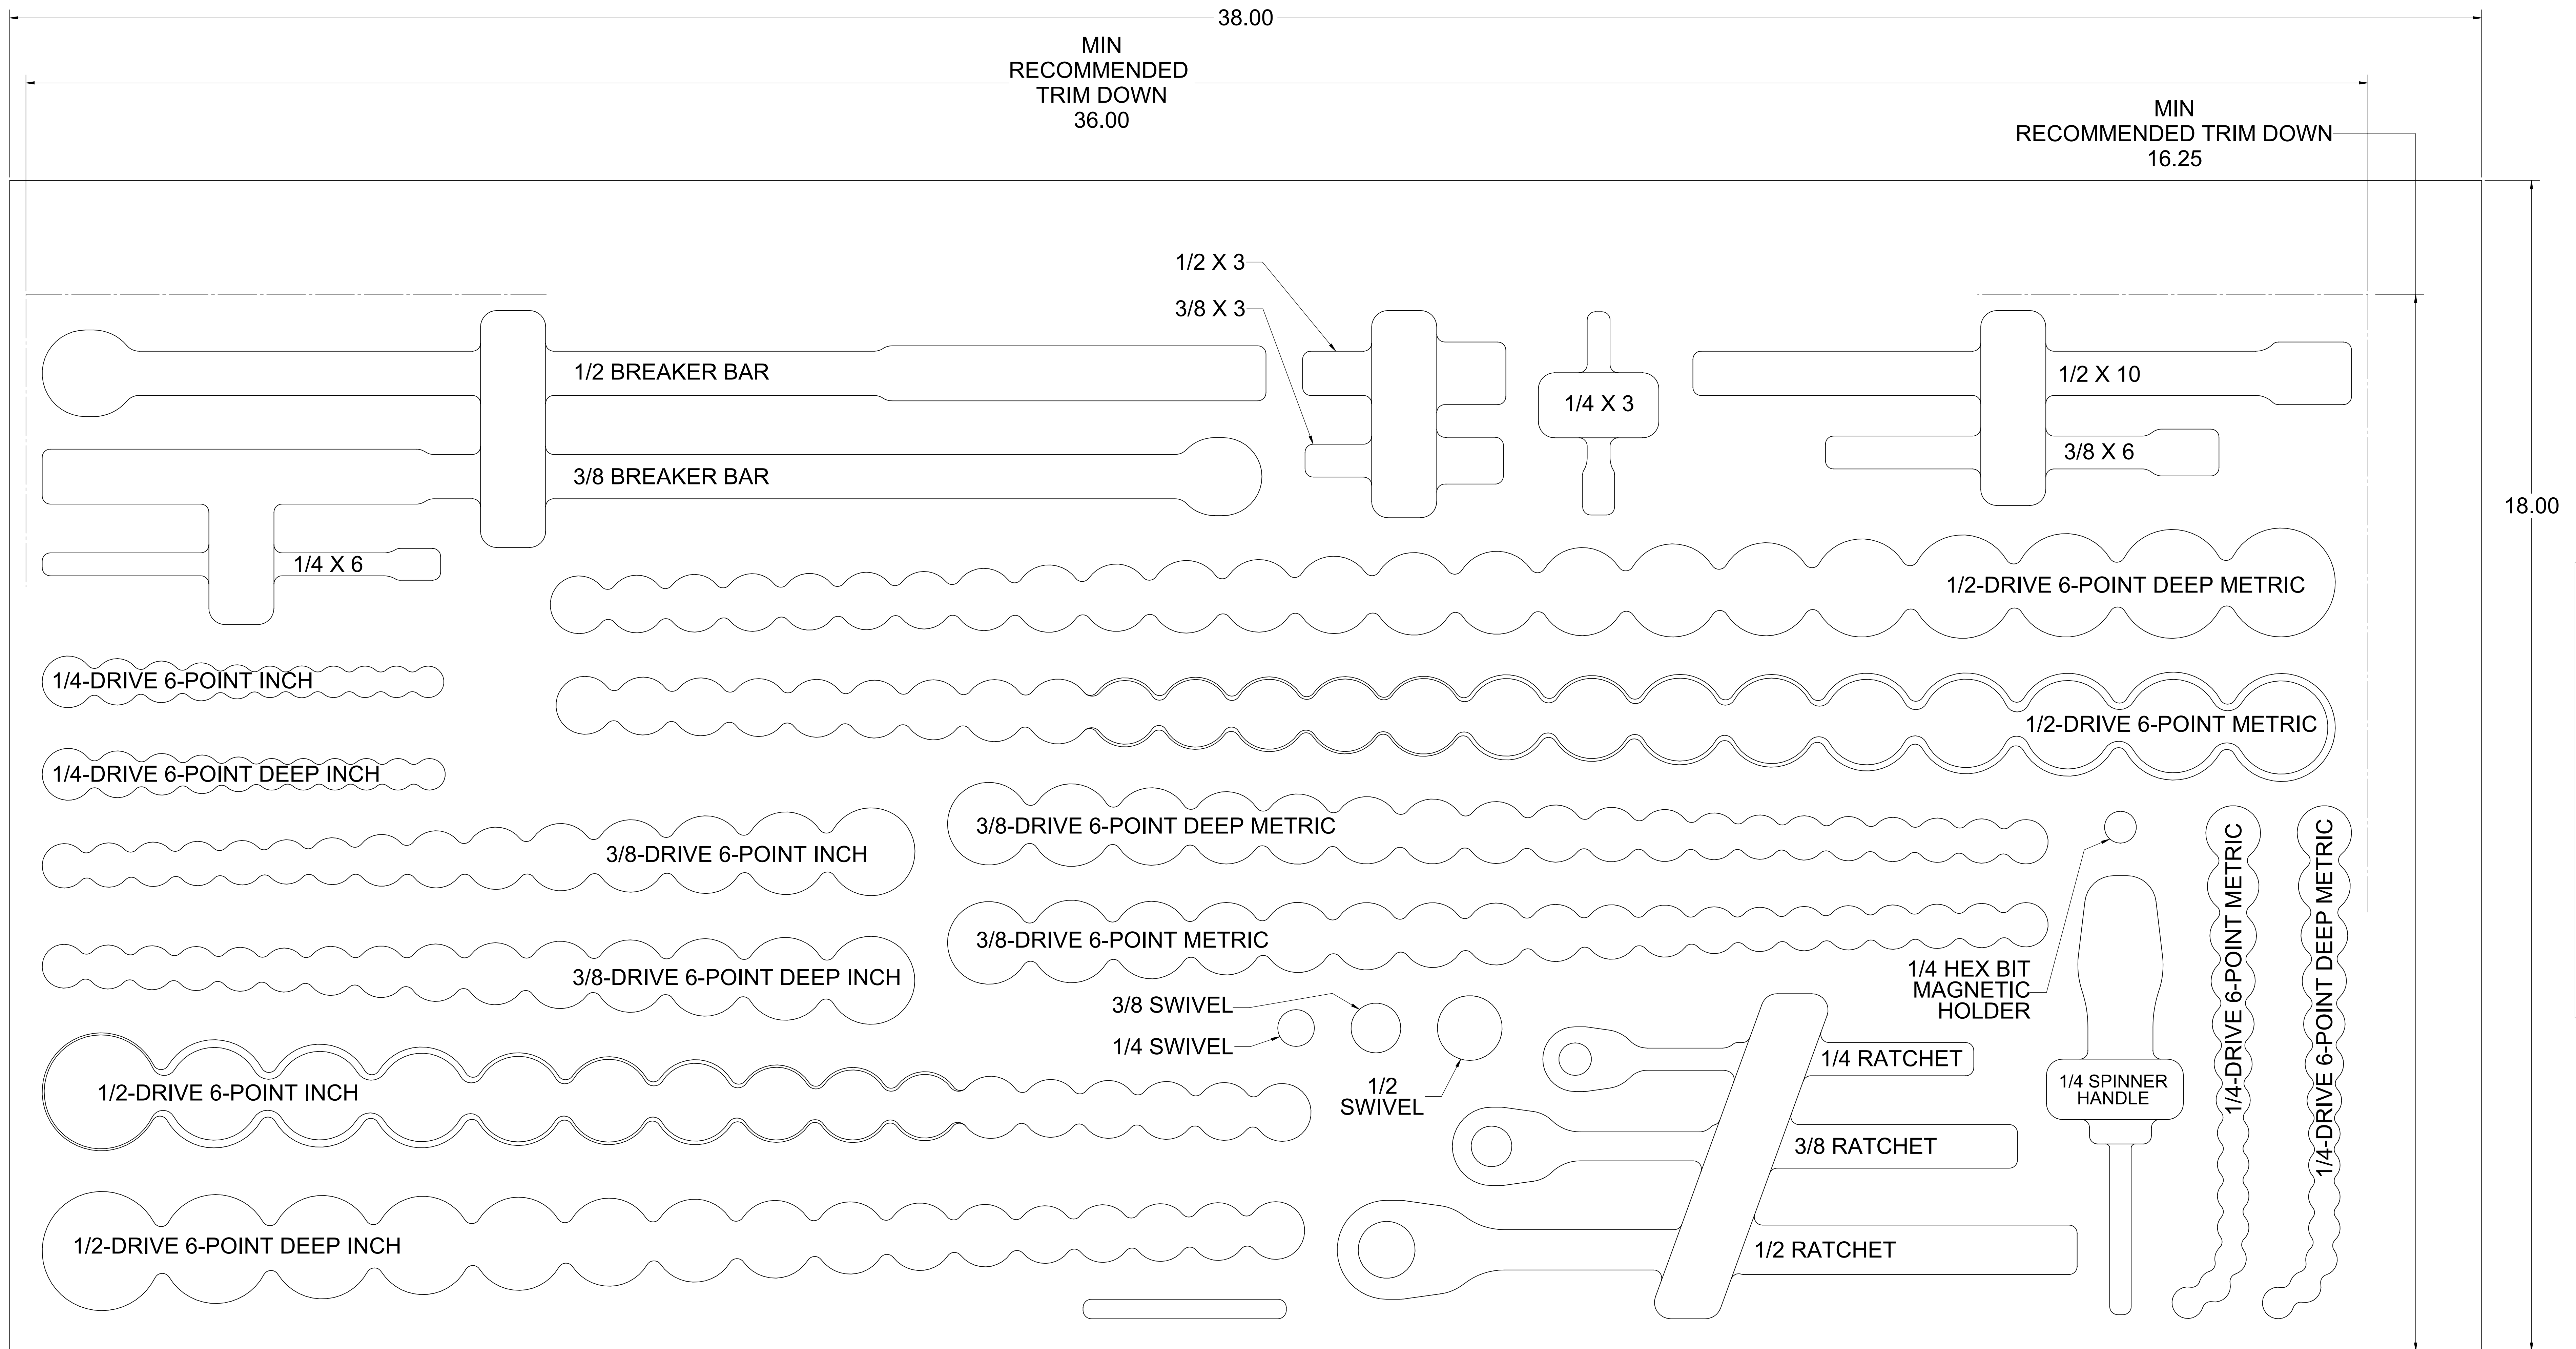

PRINTING INSTRUCTIONS

We recommend printing at full-scale to check the fit with your tools before ordering.

Option 1: Print page 1 and 2 full-scale on a large-format printer (E-Size, 44 inches X 34 inches).

PART NUMBER
F-05142-T

THE INFORMATION CONTAINED ON THIS DRAWING IS THE SOLE PROPERTY OF FOAMFIT TOOLS AND MAY NOT BE USED WITHOUT PERMISSION. Copyright 2023 FoamFit Tools

5.00
IN

5.00
IN

ISO VIEW
SCALE: 1:1

PART NUMBER
F-05142-T

← 1.00 IN →

PAGE KEY

X									
---	--	--	--	--	--	--	--	--	--

↑ 1.00 IN ↓

Print on Letter at 100%

DATE CREATED

30 APR 2023

PART NUMBER

F-05142-T

← 1.00 IN →

PAGE KEY

X

1.00
IN

Print on Letter at 100%

DATE CREATED