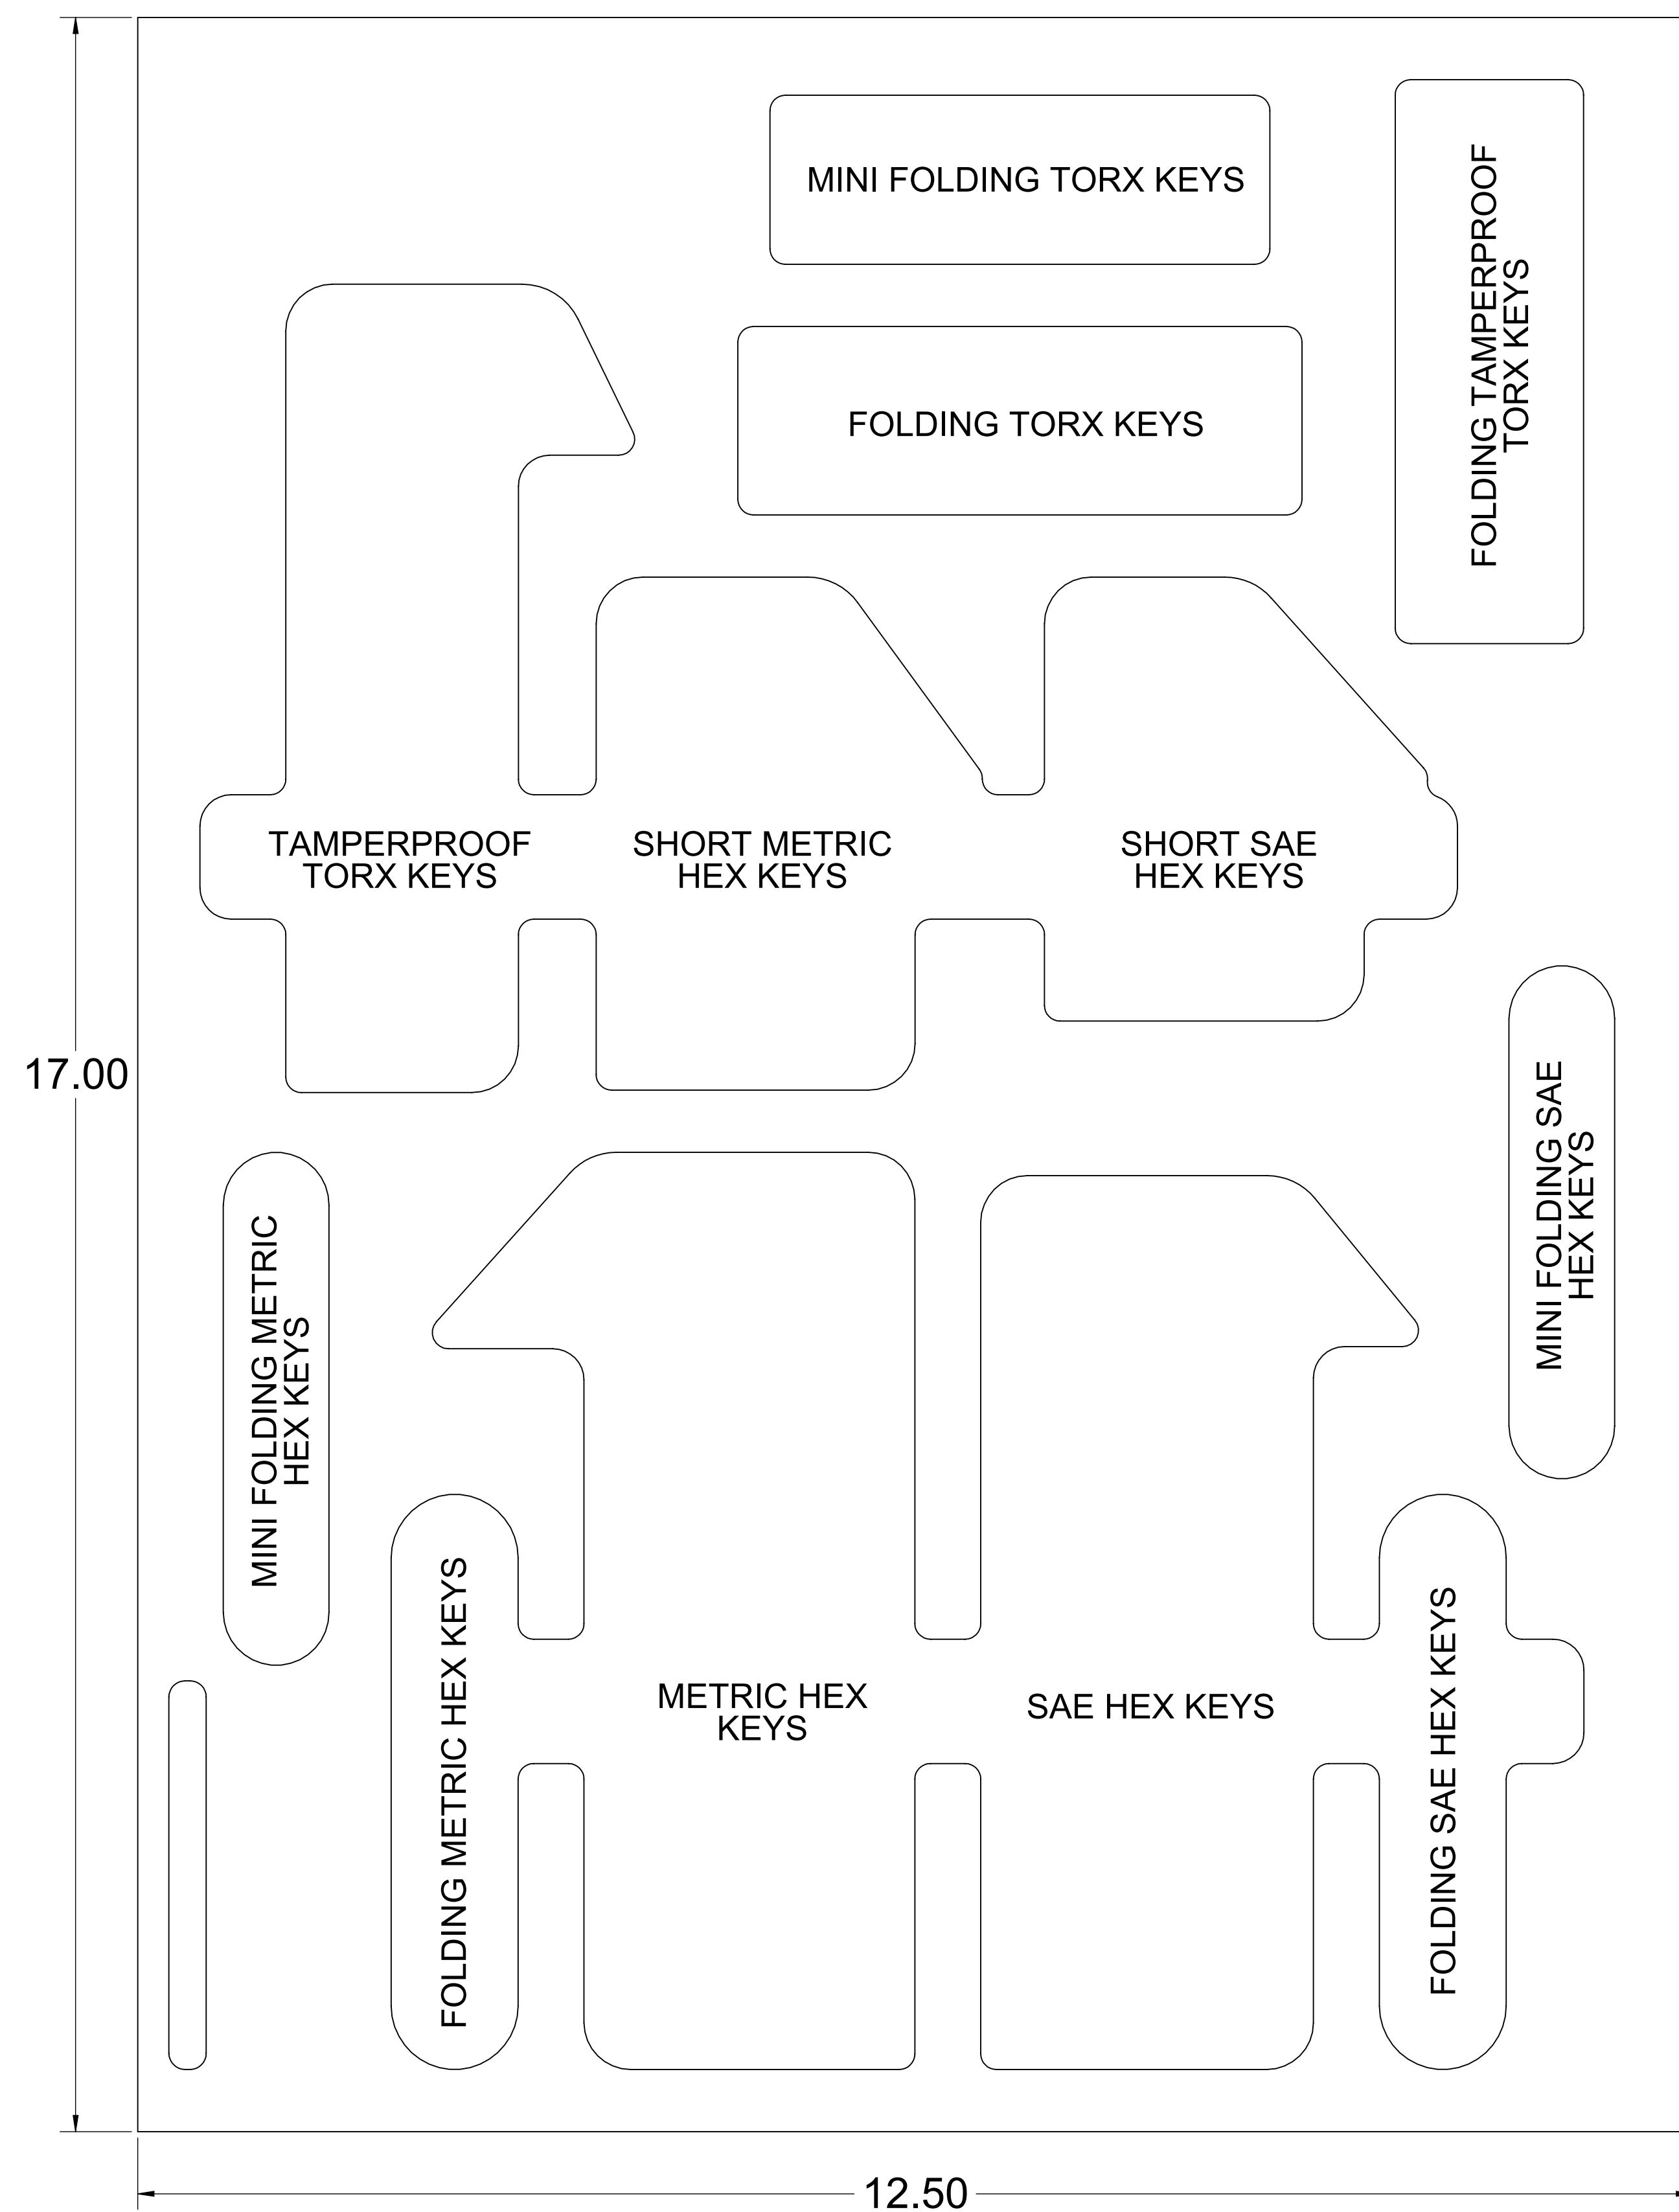

PRINTING INSTRUCTIONS

We recommend printing at full-scale to check the fit with your tools before ordering.

Option 1: Print this page full-scale on a large-format printer (D-Size, 34 inches X 22 inches).

Option 2: Print page 2 - 5 on 8-1/2 X 11 inch paper and assemble.

Thank You!

PART NUMBER
F-05074-R

1.00 IN

PAGE KEY

1.00 IN

Print on Letter at 100%

DATE CREATED

22 FEB 2023

PART NUMBER

F-05074-R

Print on Letter at 100%

1.00
IN

1.00 IN

PAGE KEY

DATE CREATED

22 FEB 2023

PART NUMBER

F-05074-R

1.00 IN

PAGE KEY

1.00 IN

Print on Letter at 100%

DATE CREATED