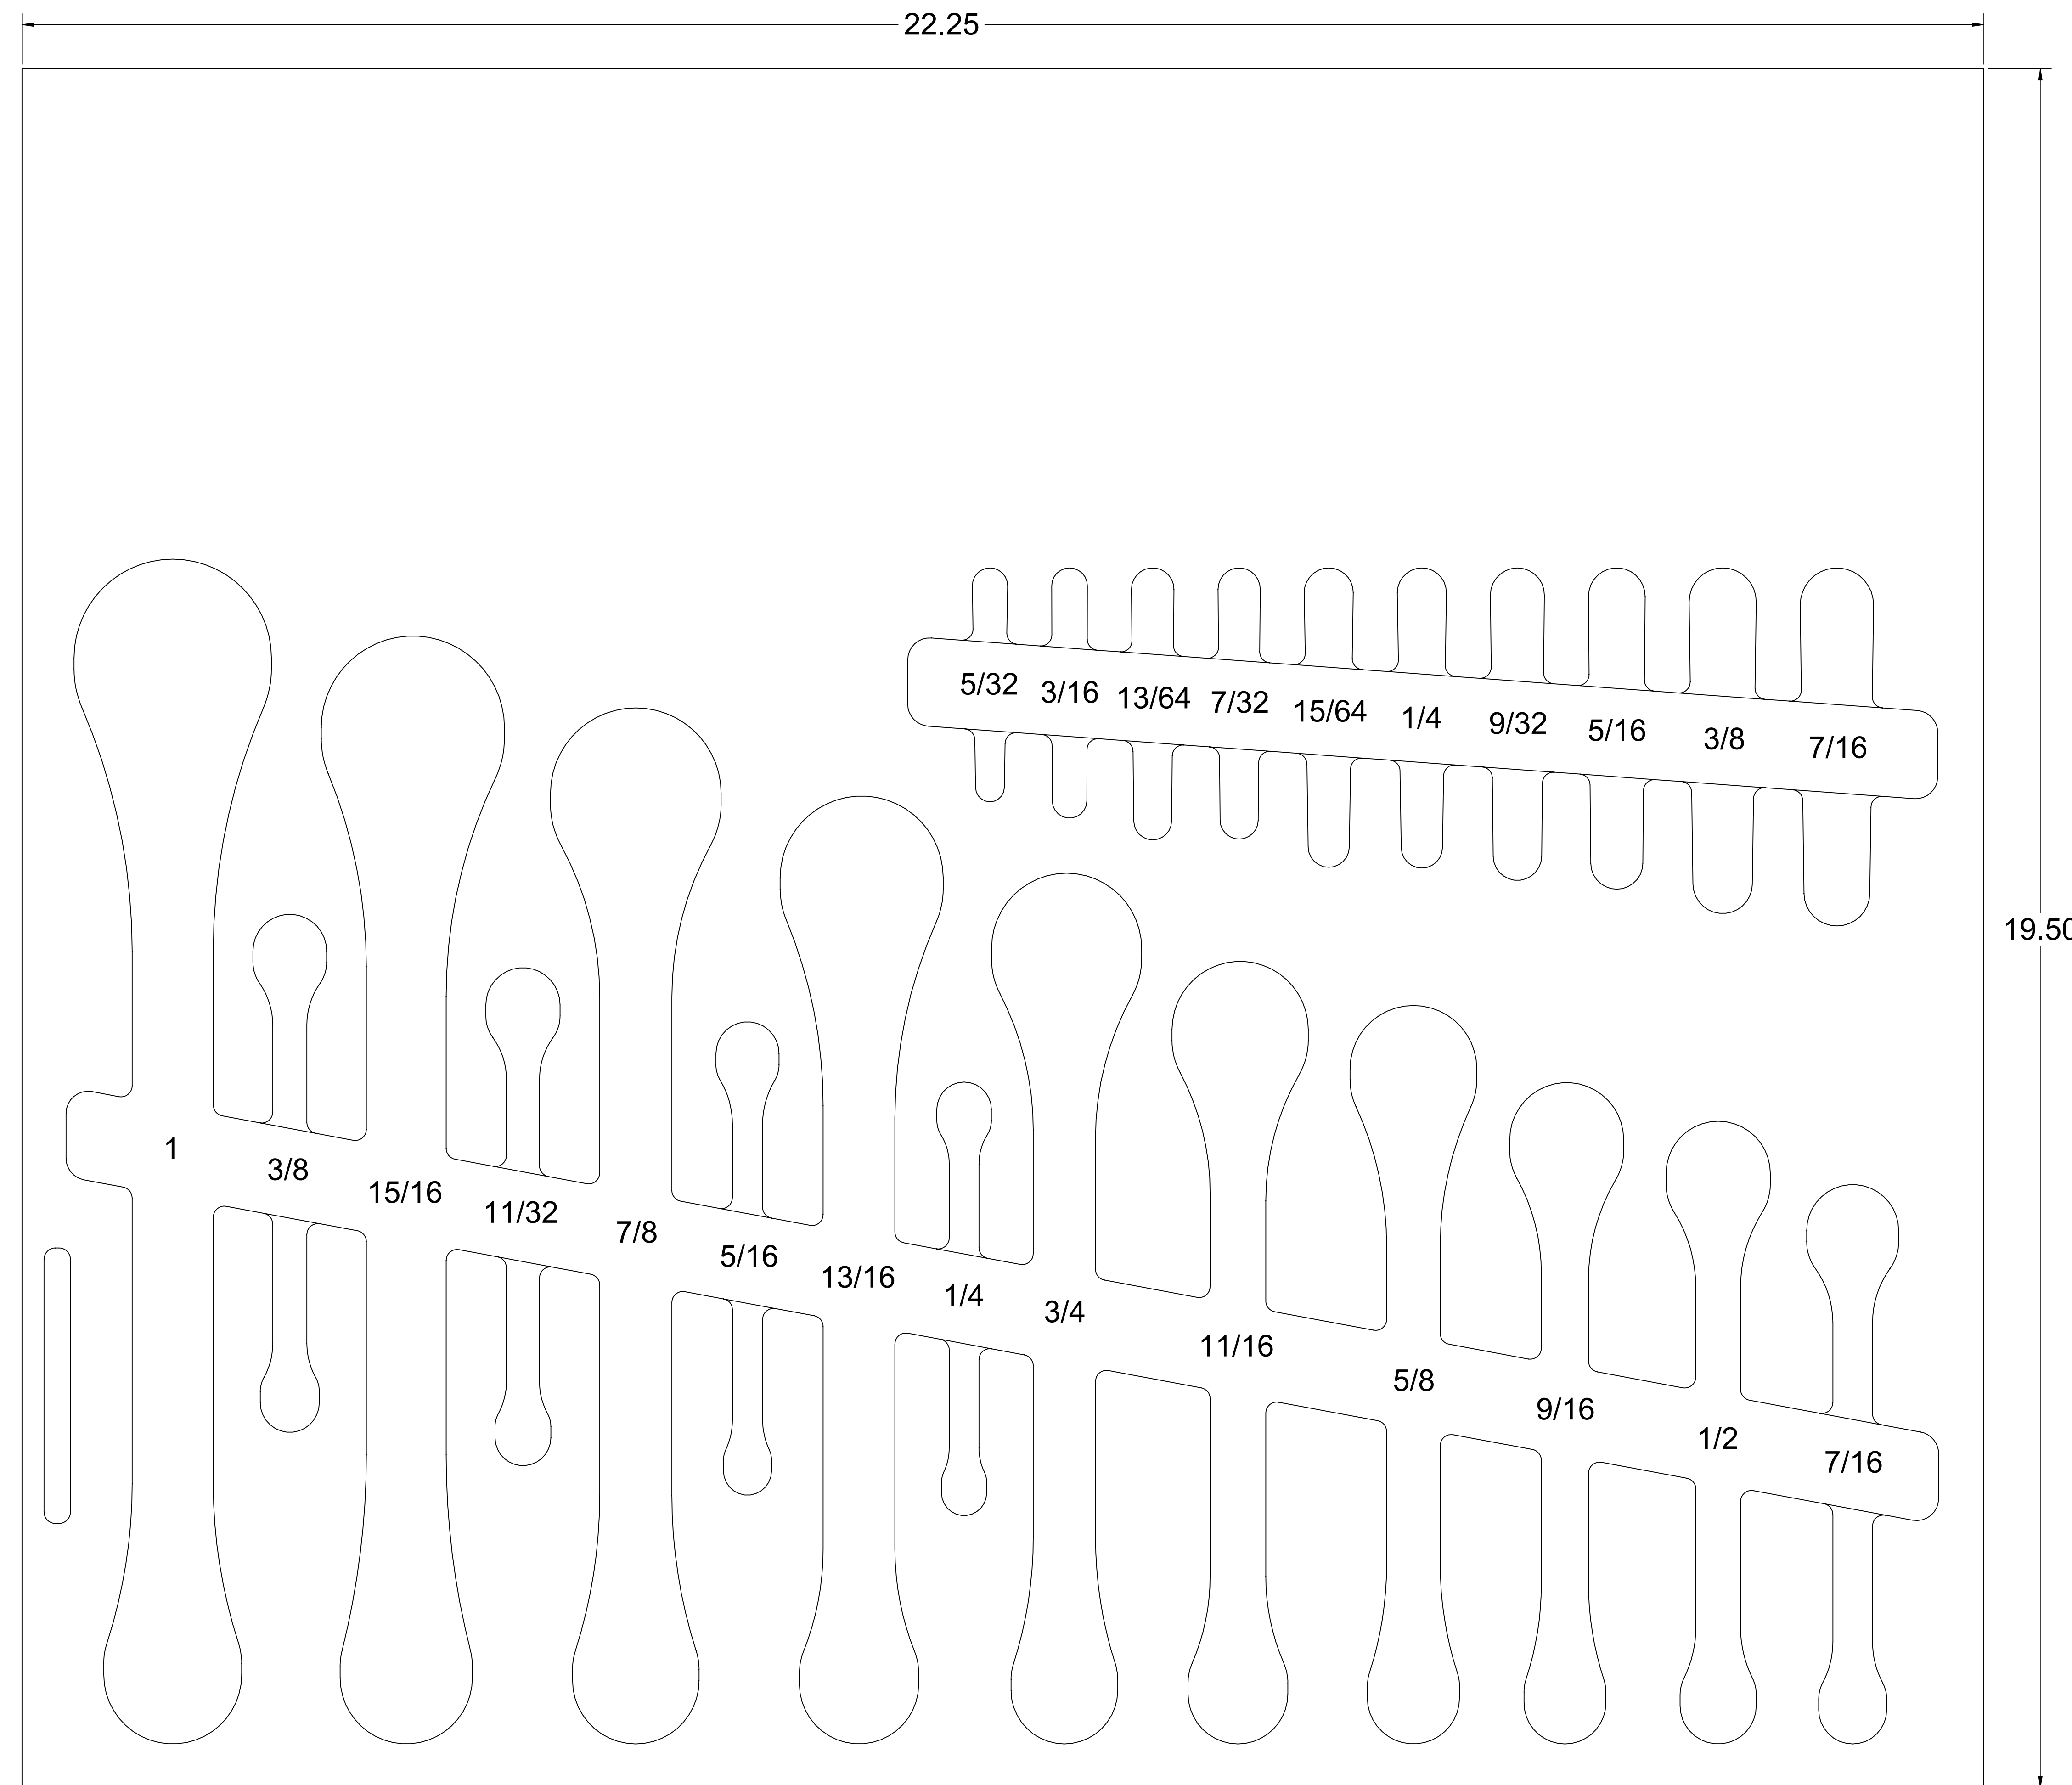

PRINTING INSTRUCTIONS

We recommend printing at full-scale to check the fit with your tools before ordering.

Option 1: Print this page full-scale on a large-format printer (E-Size, 44 inches X 34 inches).

Option 2: Print page 2 - 13 on 8-1/2 X 11 inch paper and assemble.

Thank You!

THE INFORMATION CONTAINED ON THIS DRAWING IS THE SOLE PROPERTY OF FOAMFIT TOOLS AND MAY NOT BE USED WITHOUT PERMISSION. Copyright 2022 FoamFit Tools

PART NUMBER
F-04600-R

1.00 IN

PAGE KEY

1.00 IN

Print on Letter at 100%

DATE CREATED

16 MAR 2022

PART NUMBER