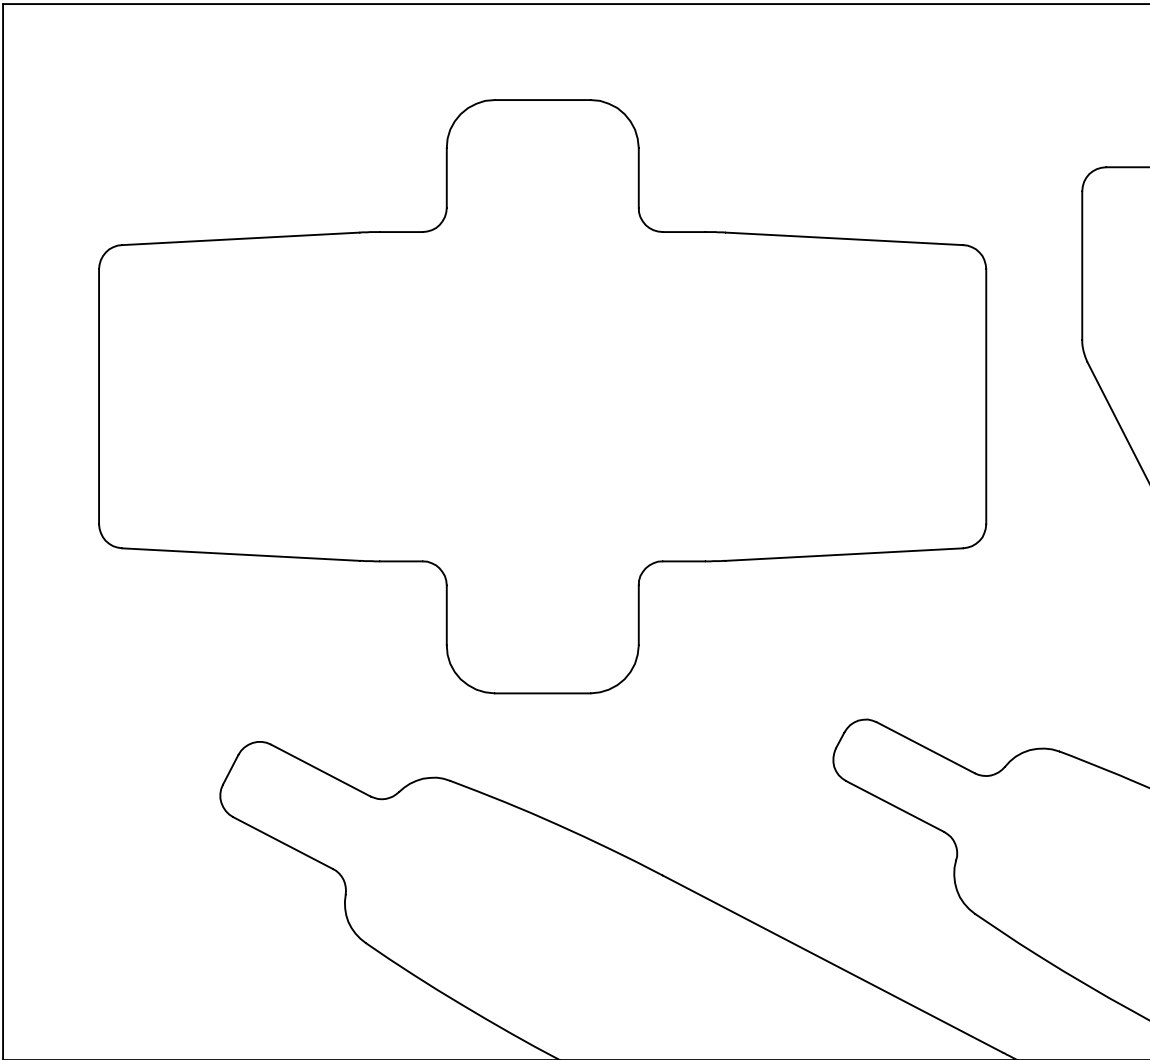

← 1.00 IN →

PAGE KEY

X									

↑
1.00
IN
↓

Print on Letter at 100%

DATE CREATED

12 MAY 2021

PART NUMBER

F-04103-R