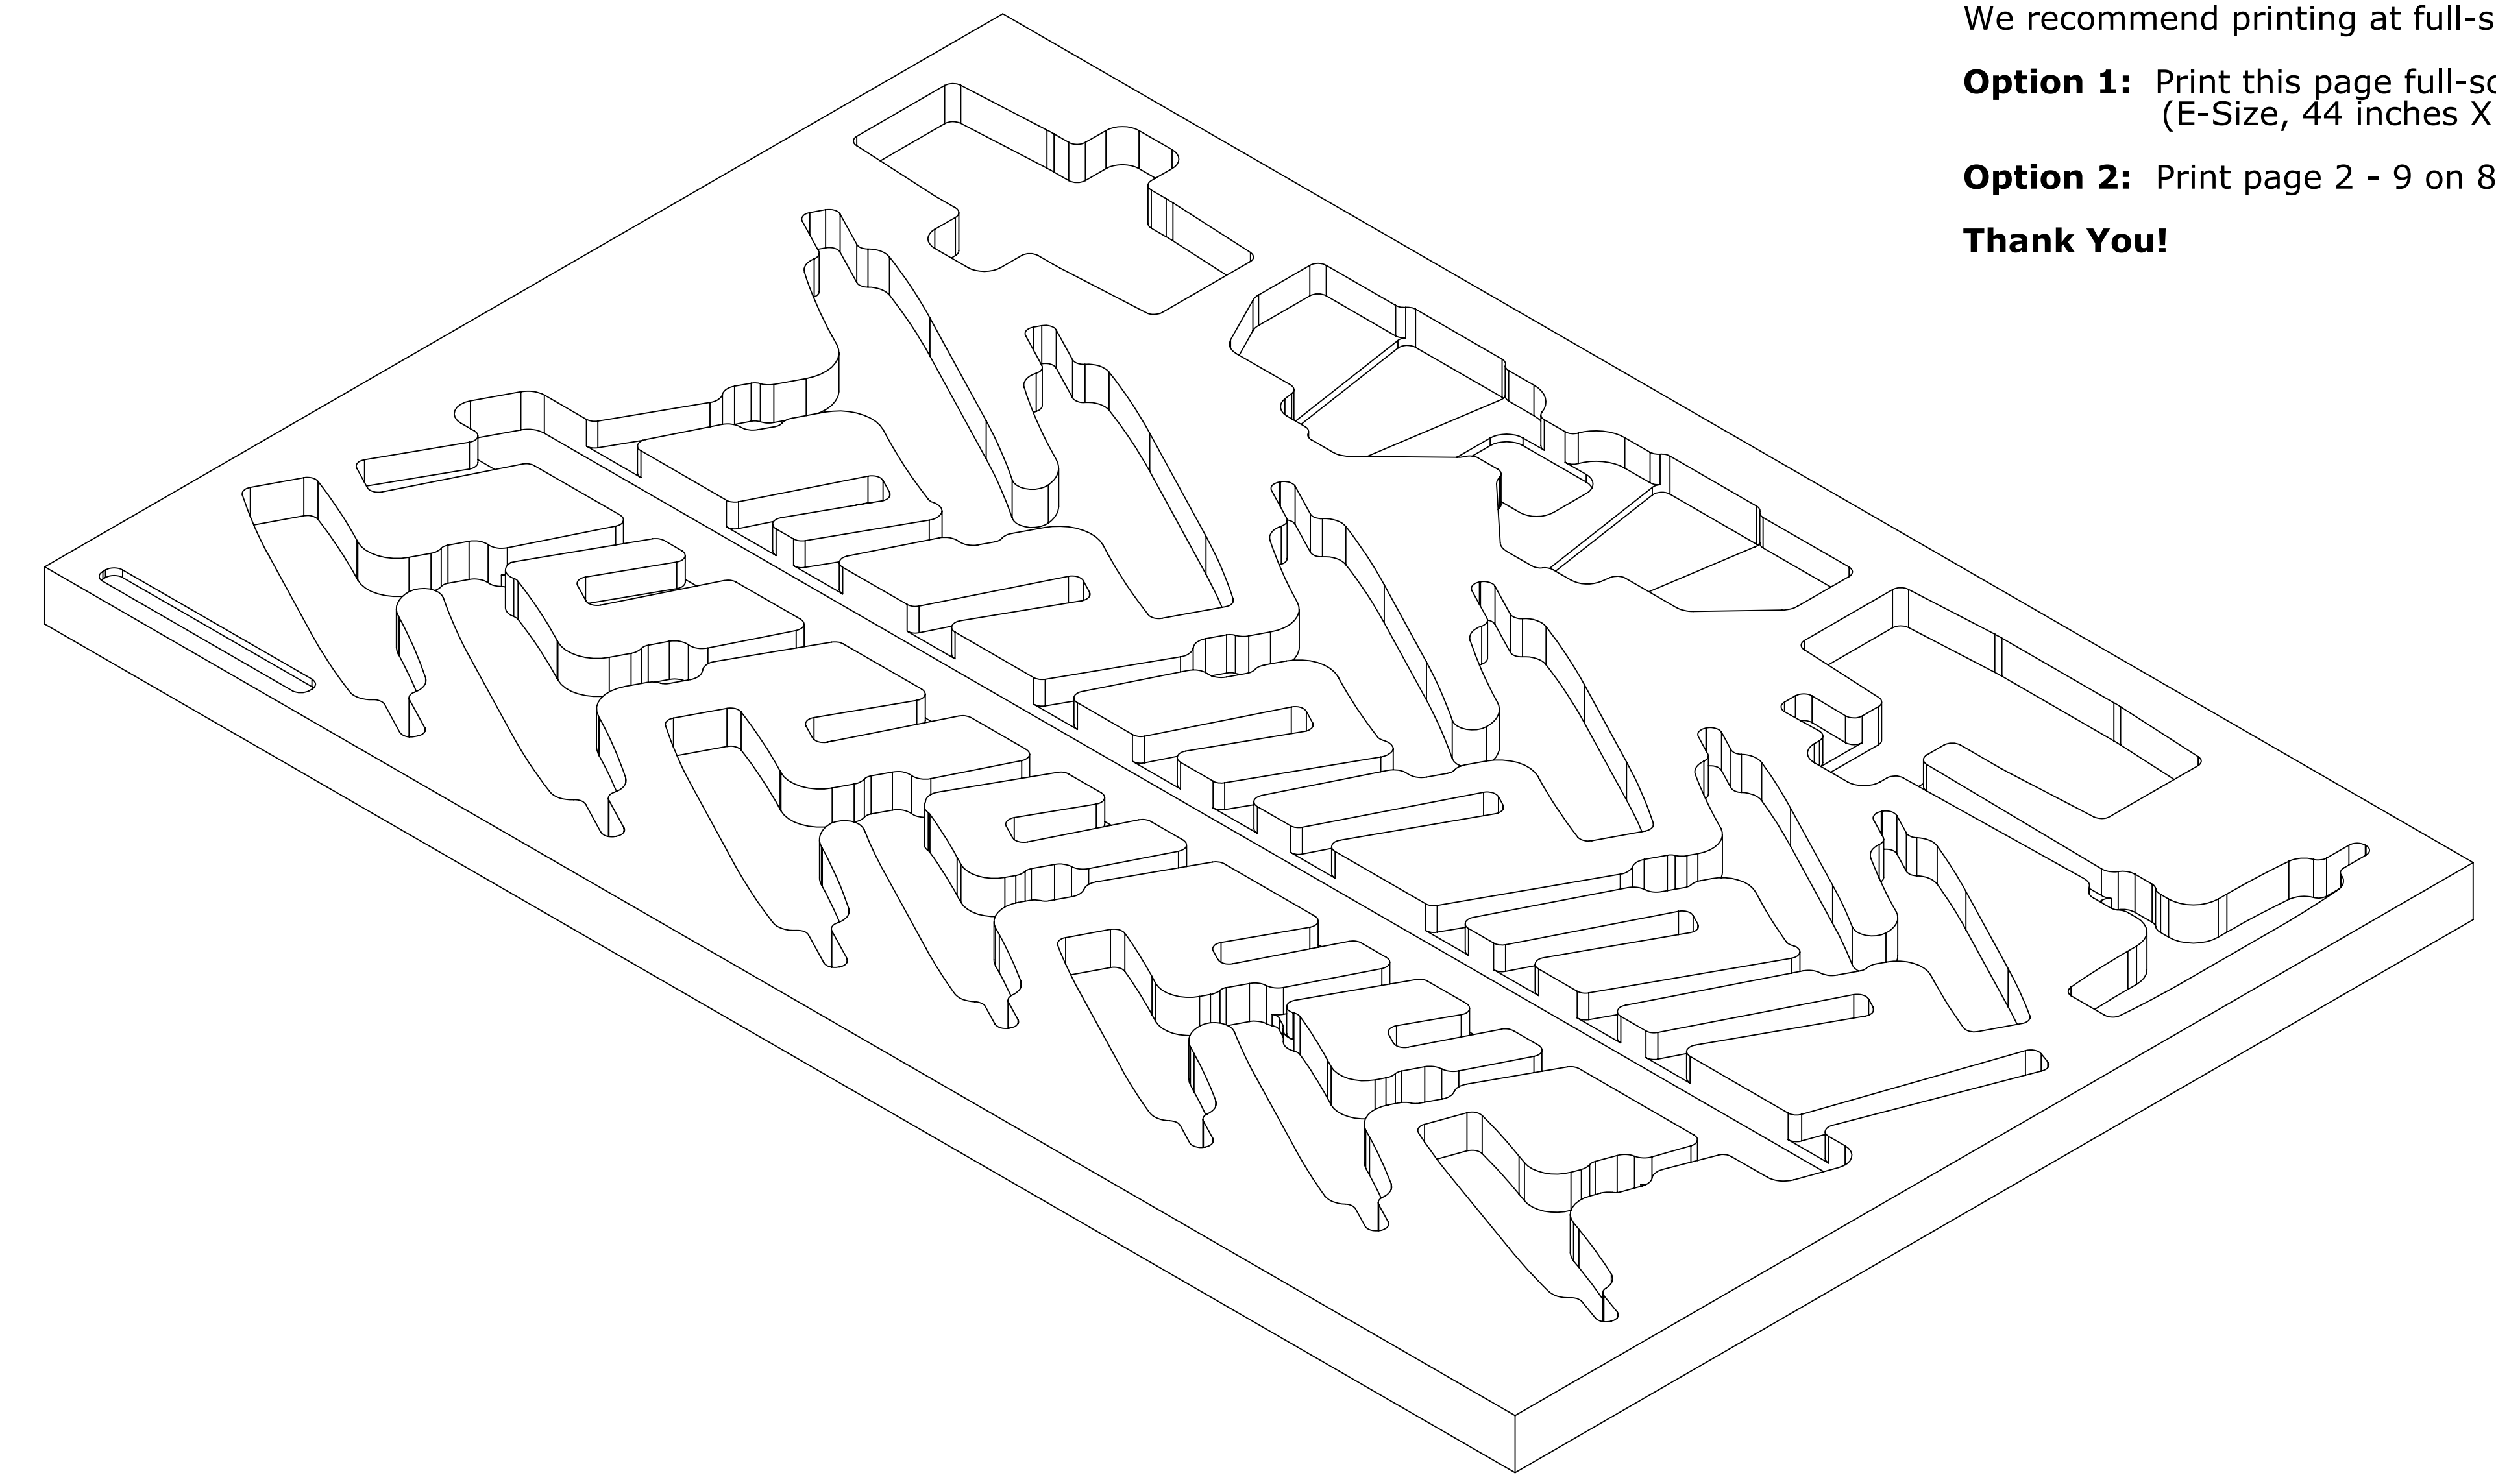

5.00 IN

PRINTING INSTRUCTIONS

We recommend printing at full-scale to check the fit with your tools before ordering.

Option 1: Print this page full-scale on a large-format printer (E-Size, 44 inches X 34 inches).

Option 2: Print page 2 - 9 on 8-1/2 X 11 inch paper and assemble.

Thank You!

5.00 IN

PART NUMBER **F-04103-R**

← 1.00 IN →

PAGE KEY

X									

↑ 1.00 IN ↓

Print on Letter at 100%

DATE CREATED

12 MAY 2021

PART NUMBER

F-04103-R

← 1.00 IN →

↑ 1.00 IN ↓

Print on Letter at 100%

DATE CREATED

12 MAY 2021

PART NUMBER

F-04103-R

← 1.00 IN →

1.00
IN

PAGE KEY

Print on Letter at 100%