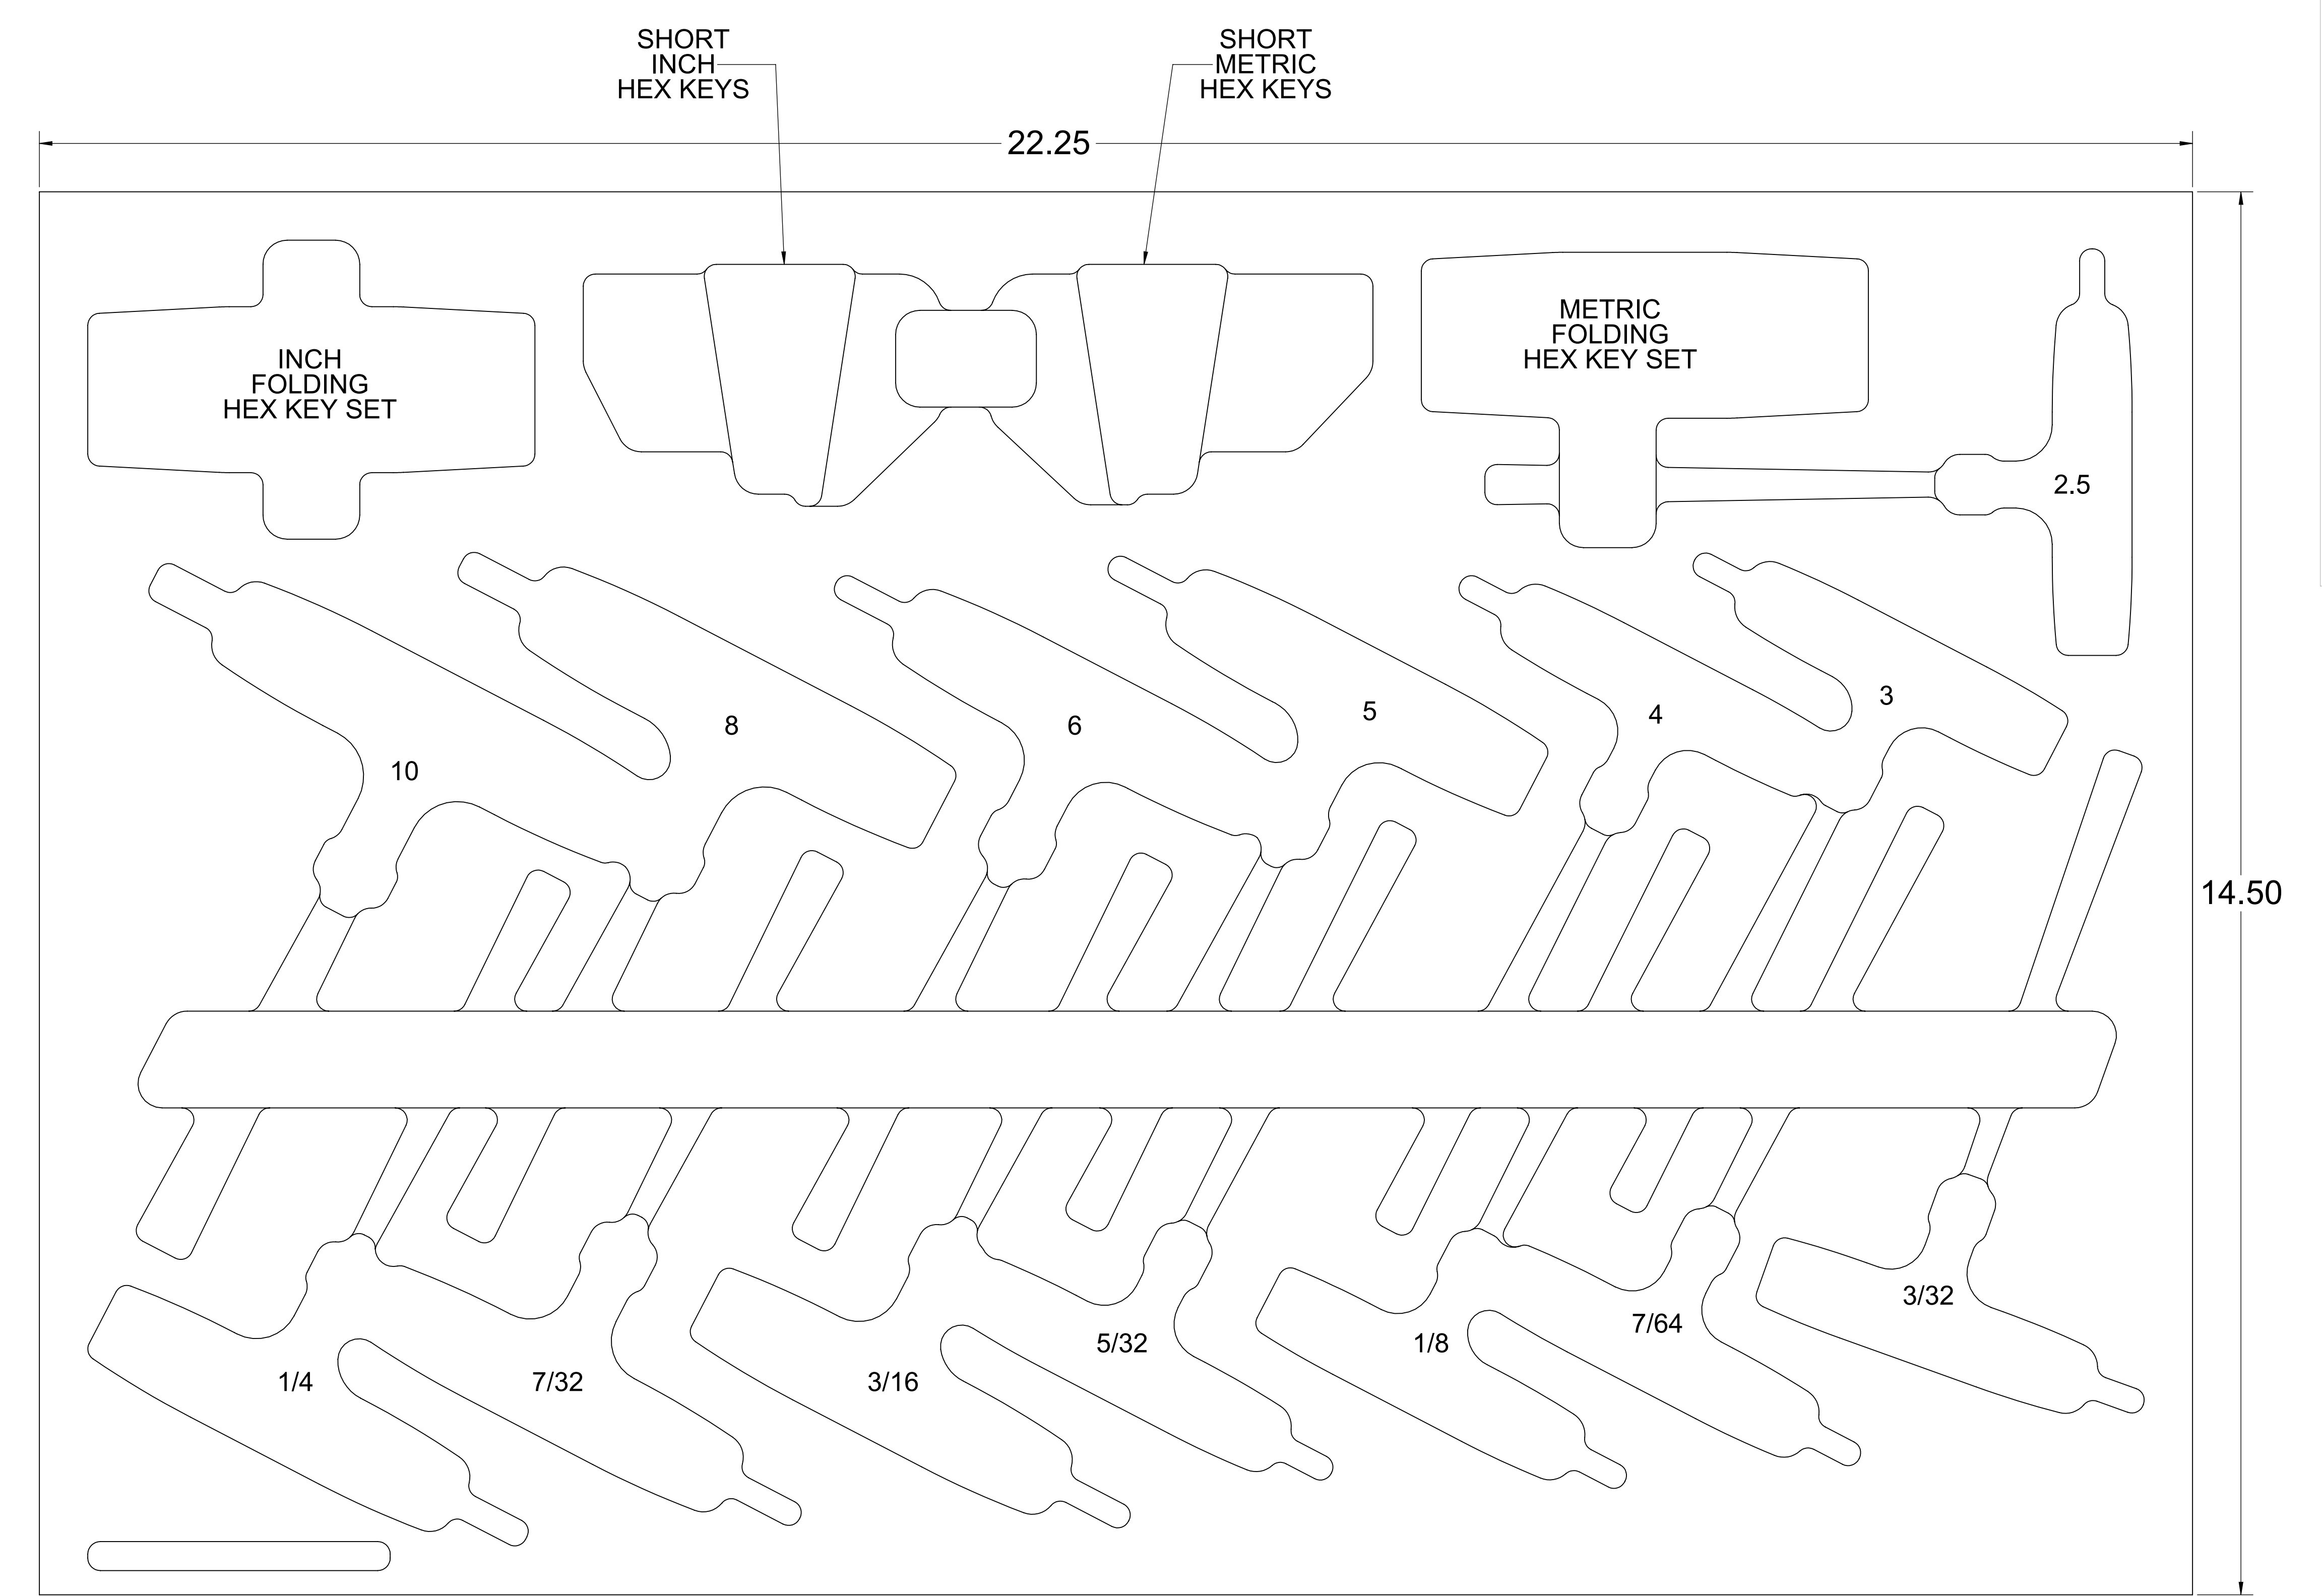

5.00 IN

PRINTING INSTRUCTIONS

We recommend printing at full-scale to check the fit with your tools before ordering.

Option 1: Print this page full-scale on a large-format printer (E-Size, 44 inches X 34 inches).

Option 2: Print page 2 - 9 on 8-1/2 X 11 inch paper and assemble.

Thank You!

5.00 IN

PART NUMBER **F-04103-R**

← 1.00 IN →

PAGE KEY

X									

↑ 1.00 IN ↓

Print on Letter at 100%

DATE CREATED

12 MAY 2021

PART NUMBER

F-04103-R

← 1.00 IN →

↑ 1.00 IN ↓

Print on Letter at 100%

DATE CREATED

12 MAY 2021

PART NUMBER

F-04103-R

← 1.00 IN →

1.00
IN

PAGE KEY

Print on Letter at 100%