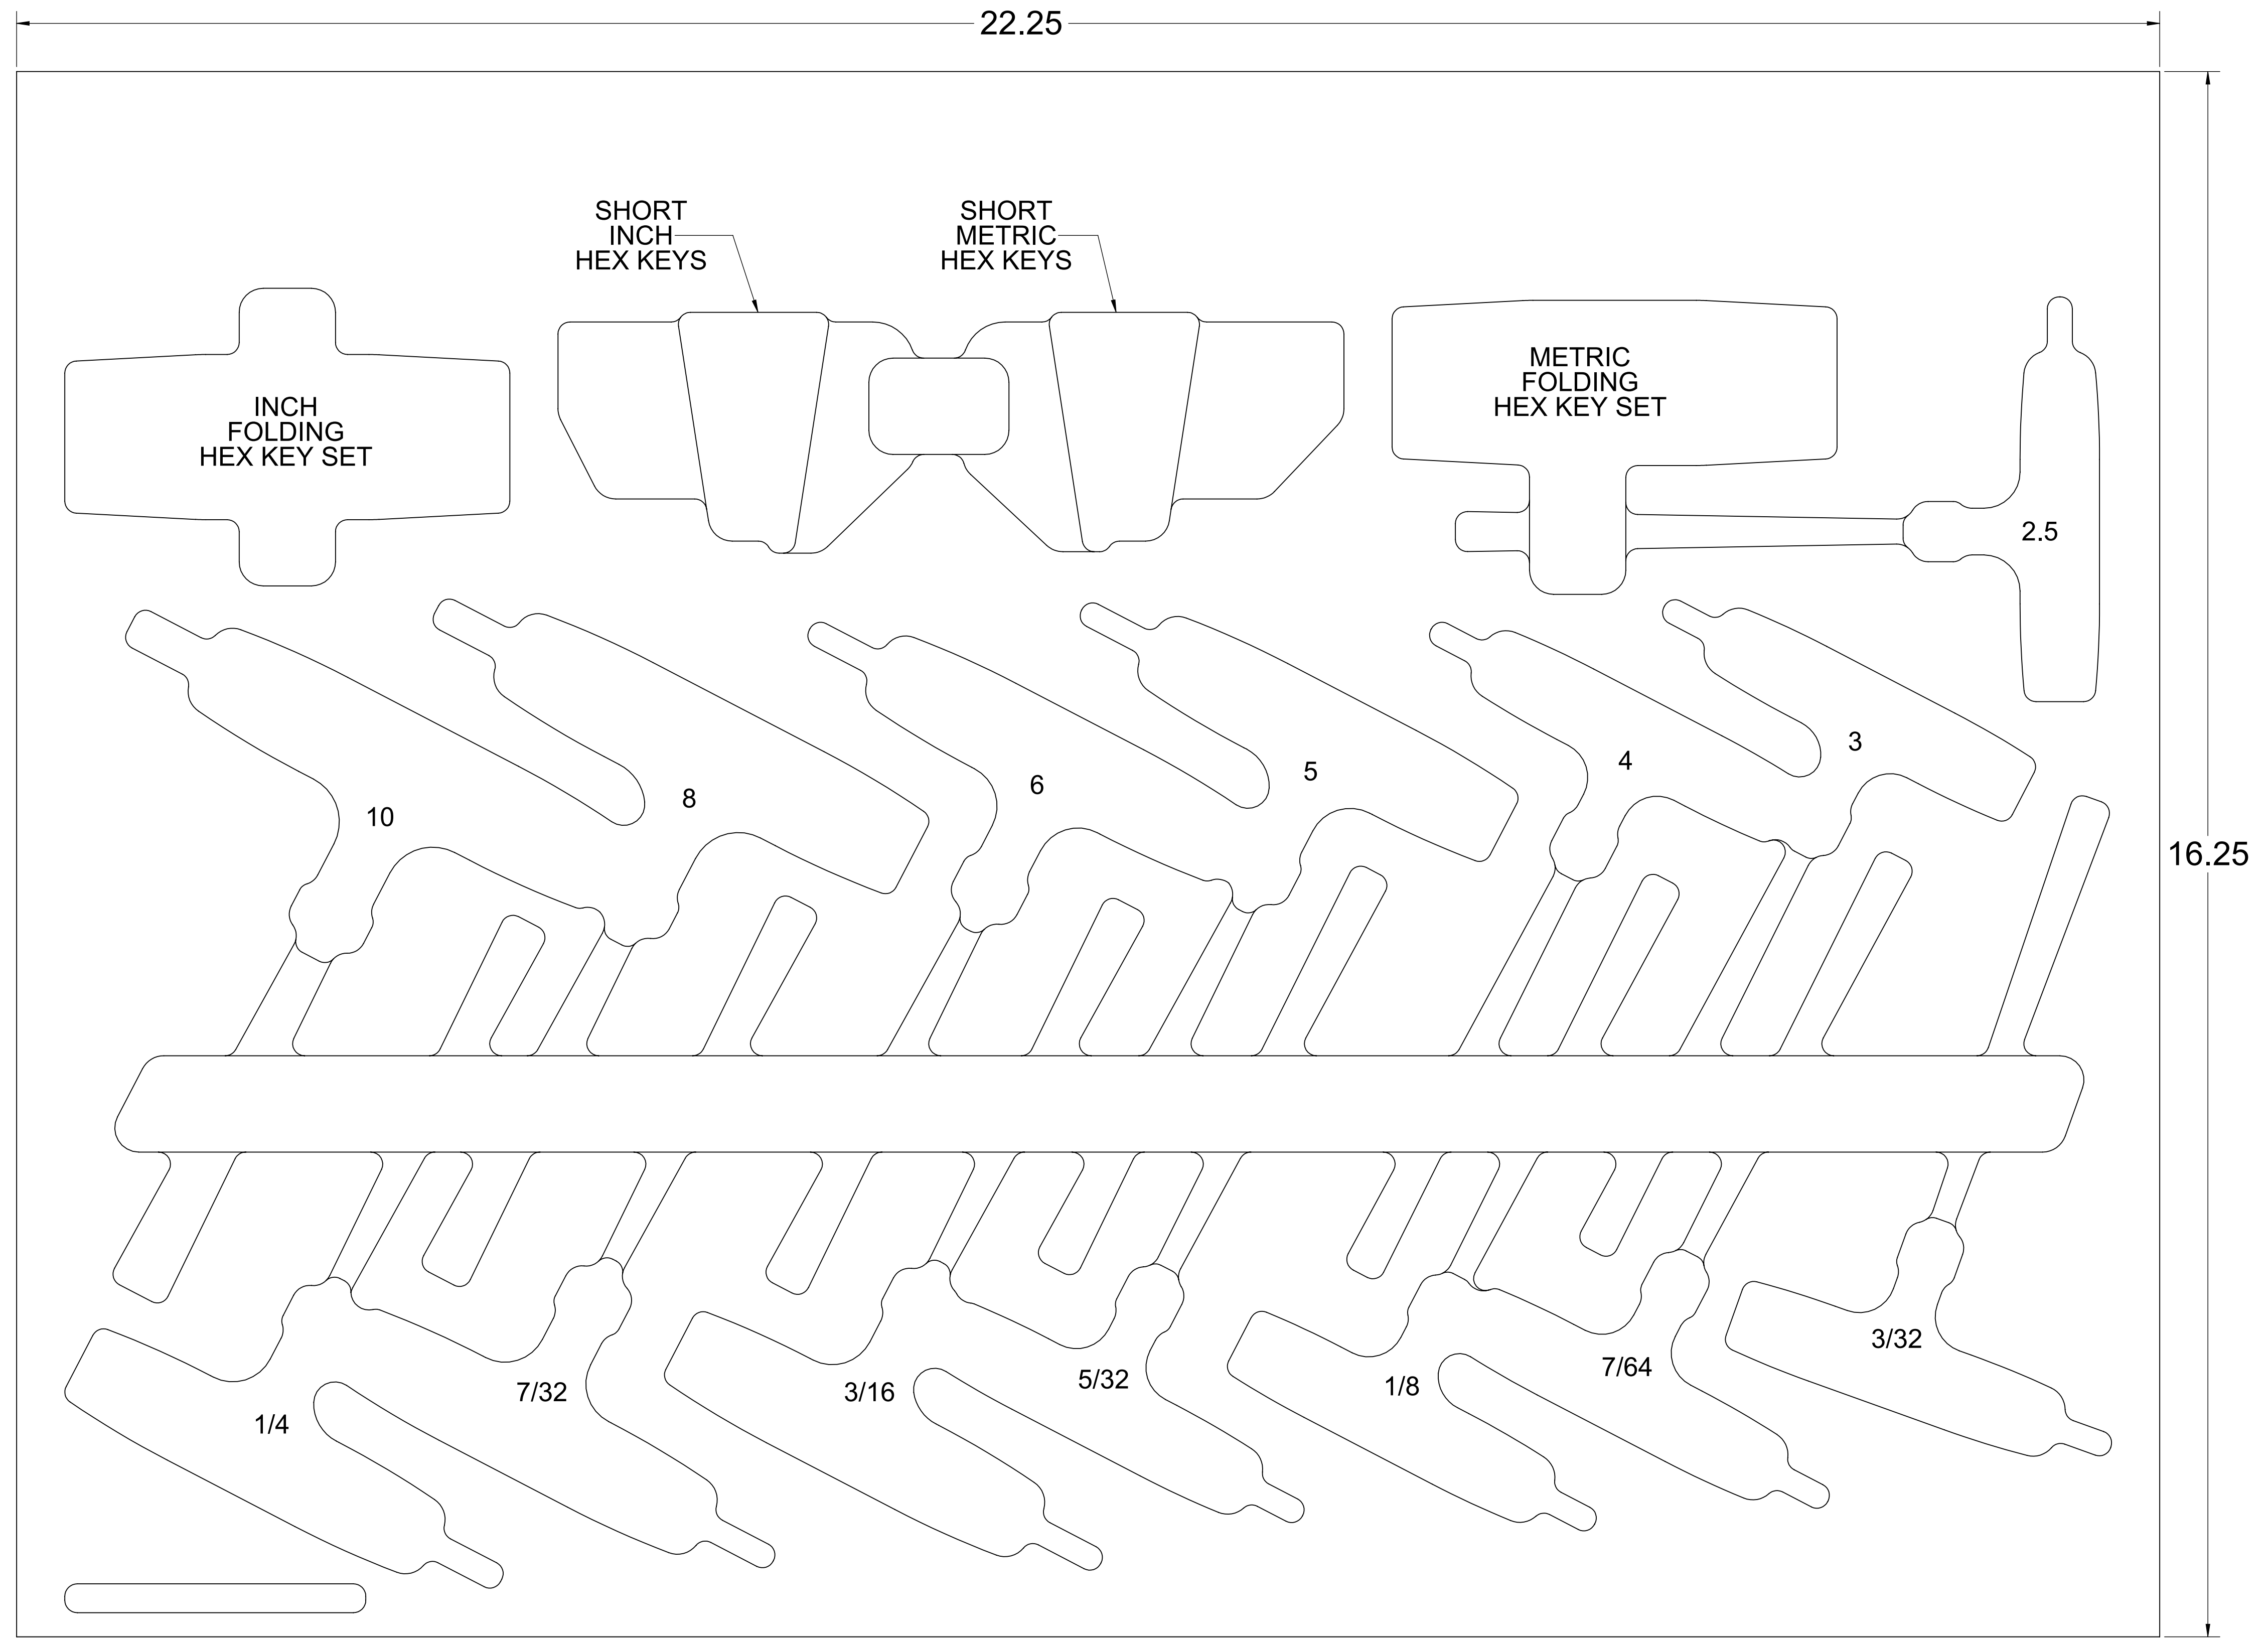

PRINTING INSTRUCTIONS

We recommend printing at full-scale to check the fit with your tools before ordering.

Option 1: Print this page full-scale on a large-format printer (E-Size, 44 inches X 34 inches).

Option 2: Print page 2 - 9 on 8-1/2 X 11 inch paper and assemble.

Thank You!

5.00 IN

5.00 IN

F-04078-R

PART NUMBER

← 1.00 IN →

PAGE KEY

X					

↑ 1.00 IN ↓

Print on Letter at 100%

DATE CREATED

23 APR 2021

PART NUMBER

F-04078-R

1.00 IN

PAGE KEY

1.00 IN

Print on Letter at 100%

DATE CREATED

23 APR 2021

PART NUMBER

F-04078-R

← 1.00 IN →