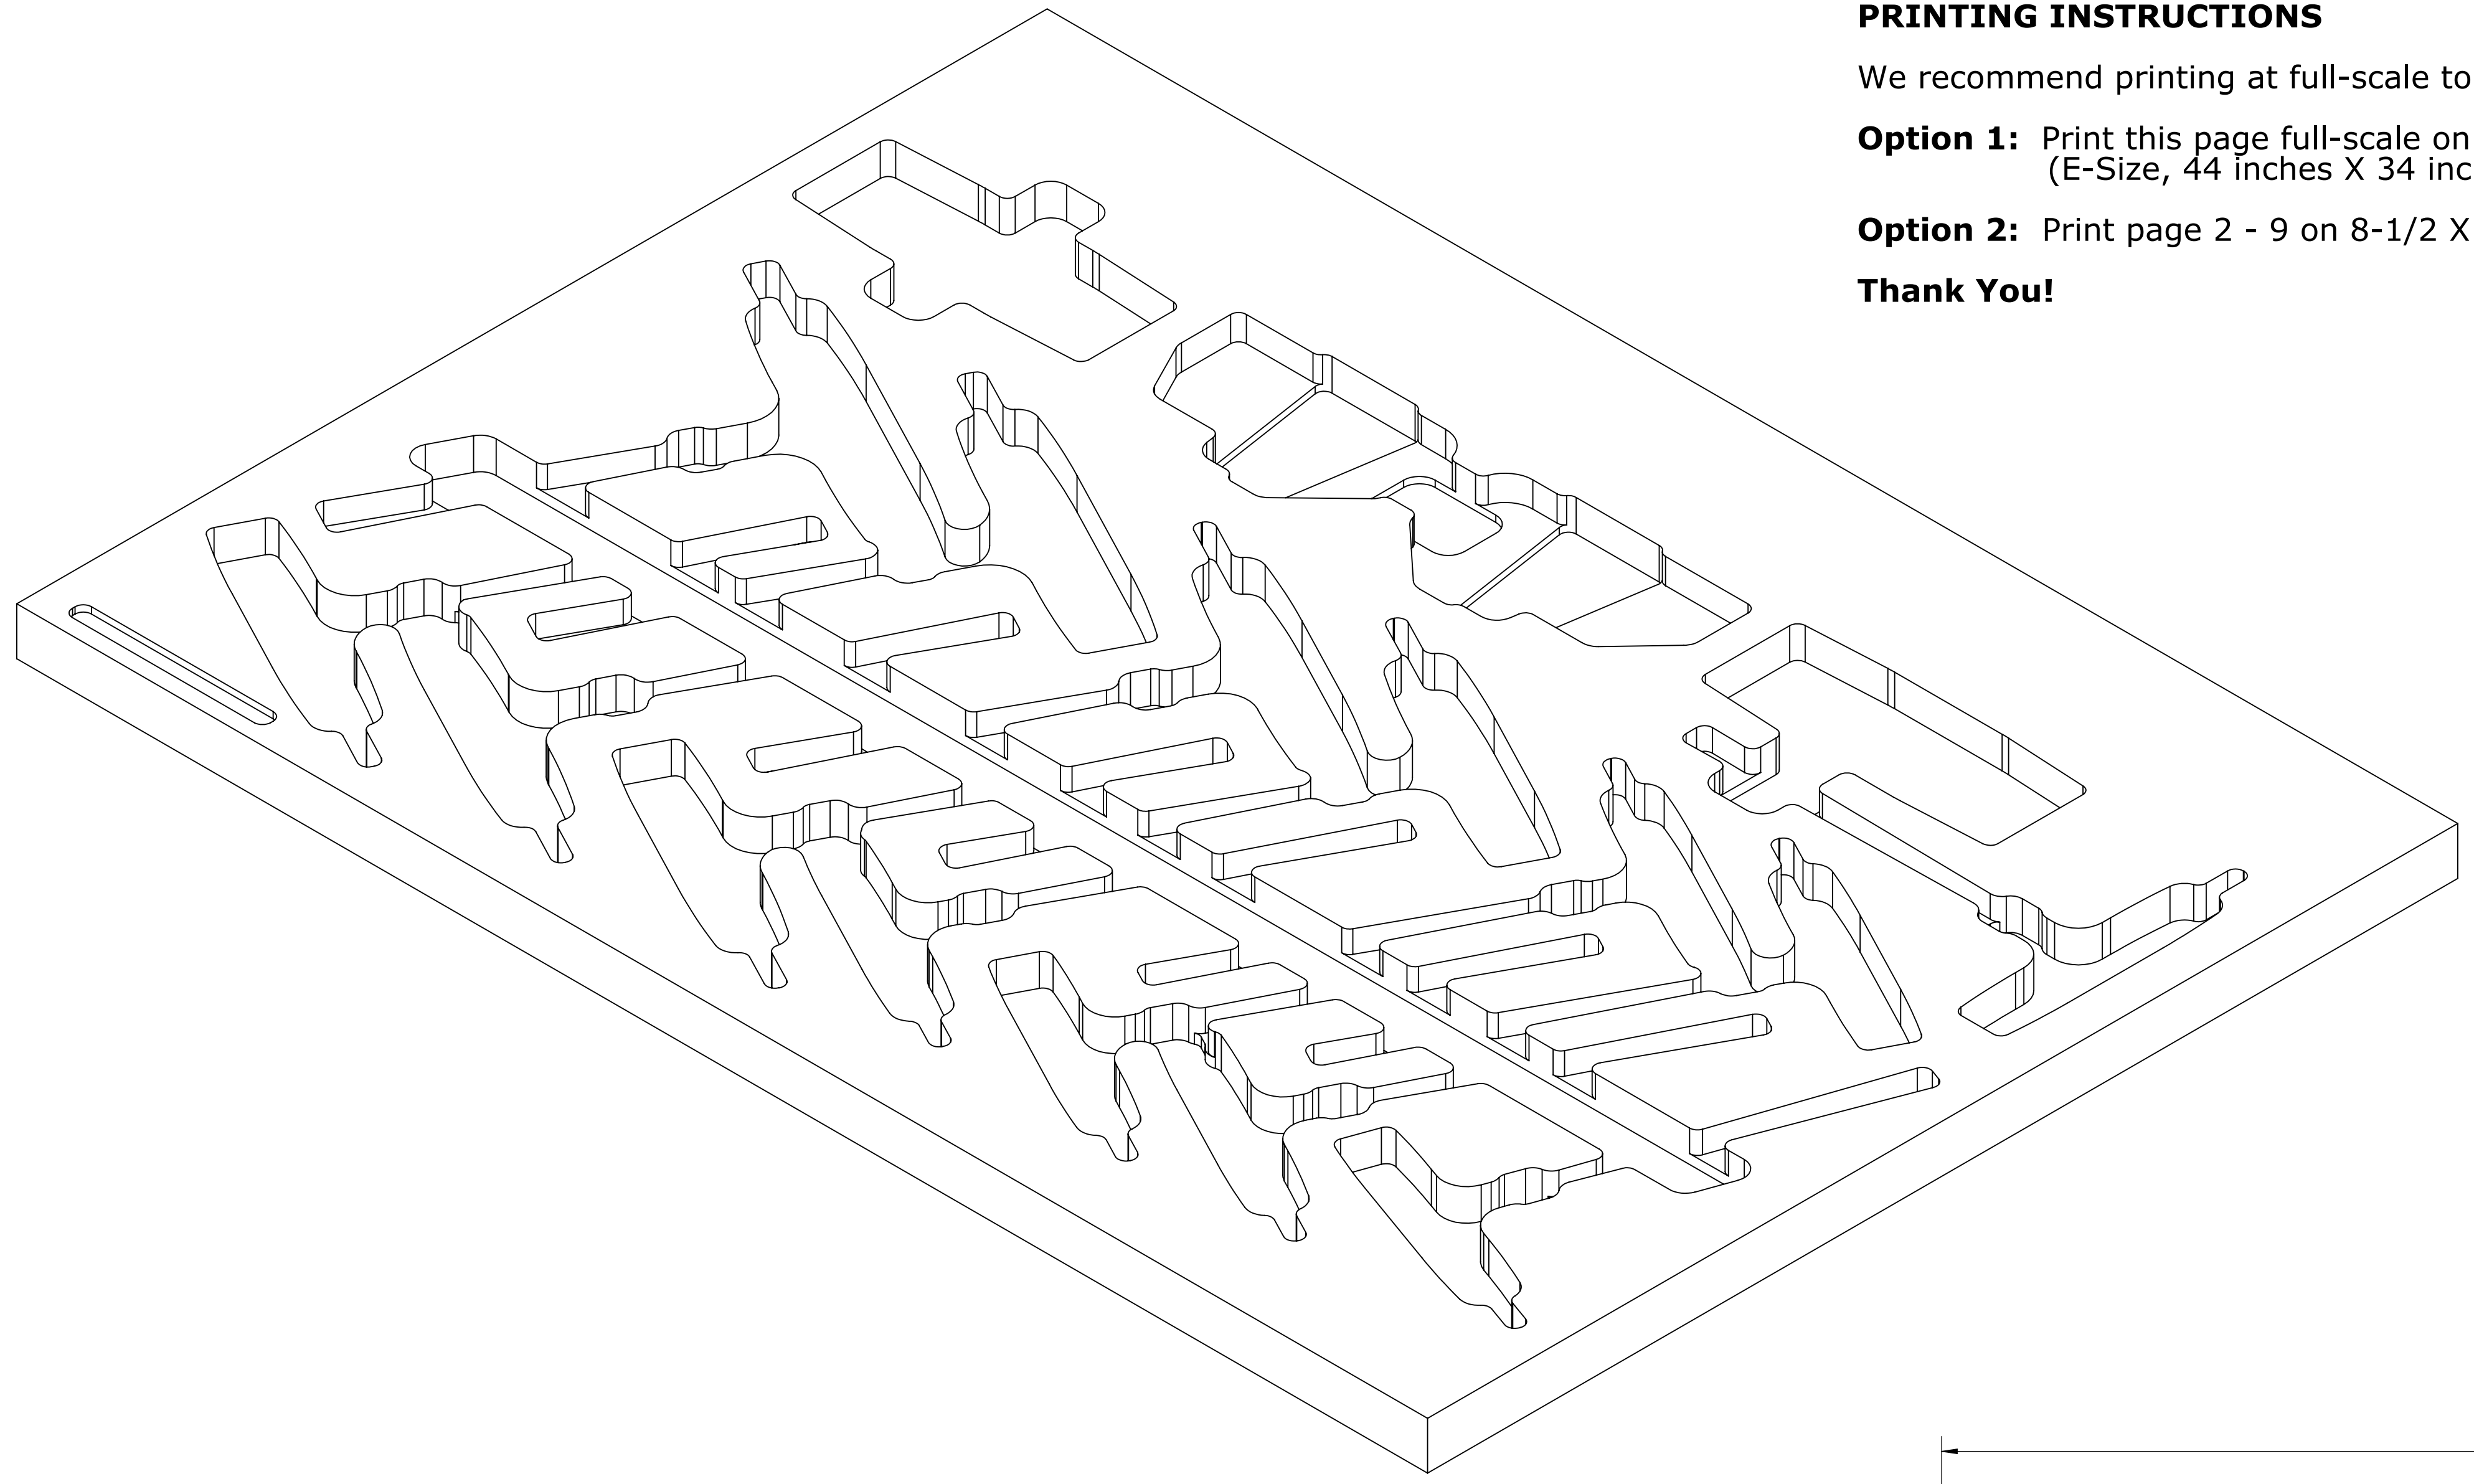

PRINTING INSTRUCTIONS

We recommend printing at full-scale to check the fit with your tools before ordering.

Option 1: Print this page full-scale on a large-format printer (E-Size, 44 inches X 34 inches).

Option 2: Print page 2 - 9 on 8-1/2 X 11 inch paper and assemble.

Thank You!