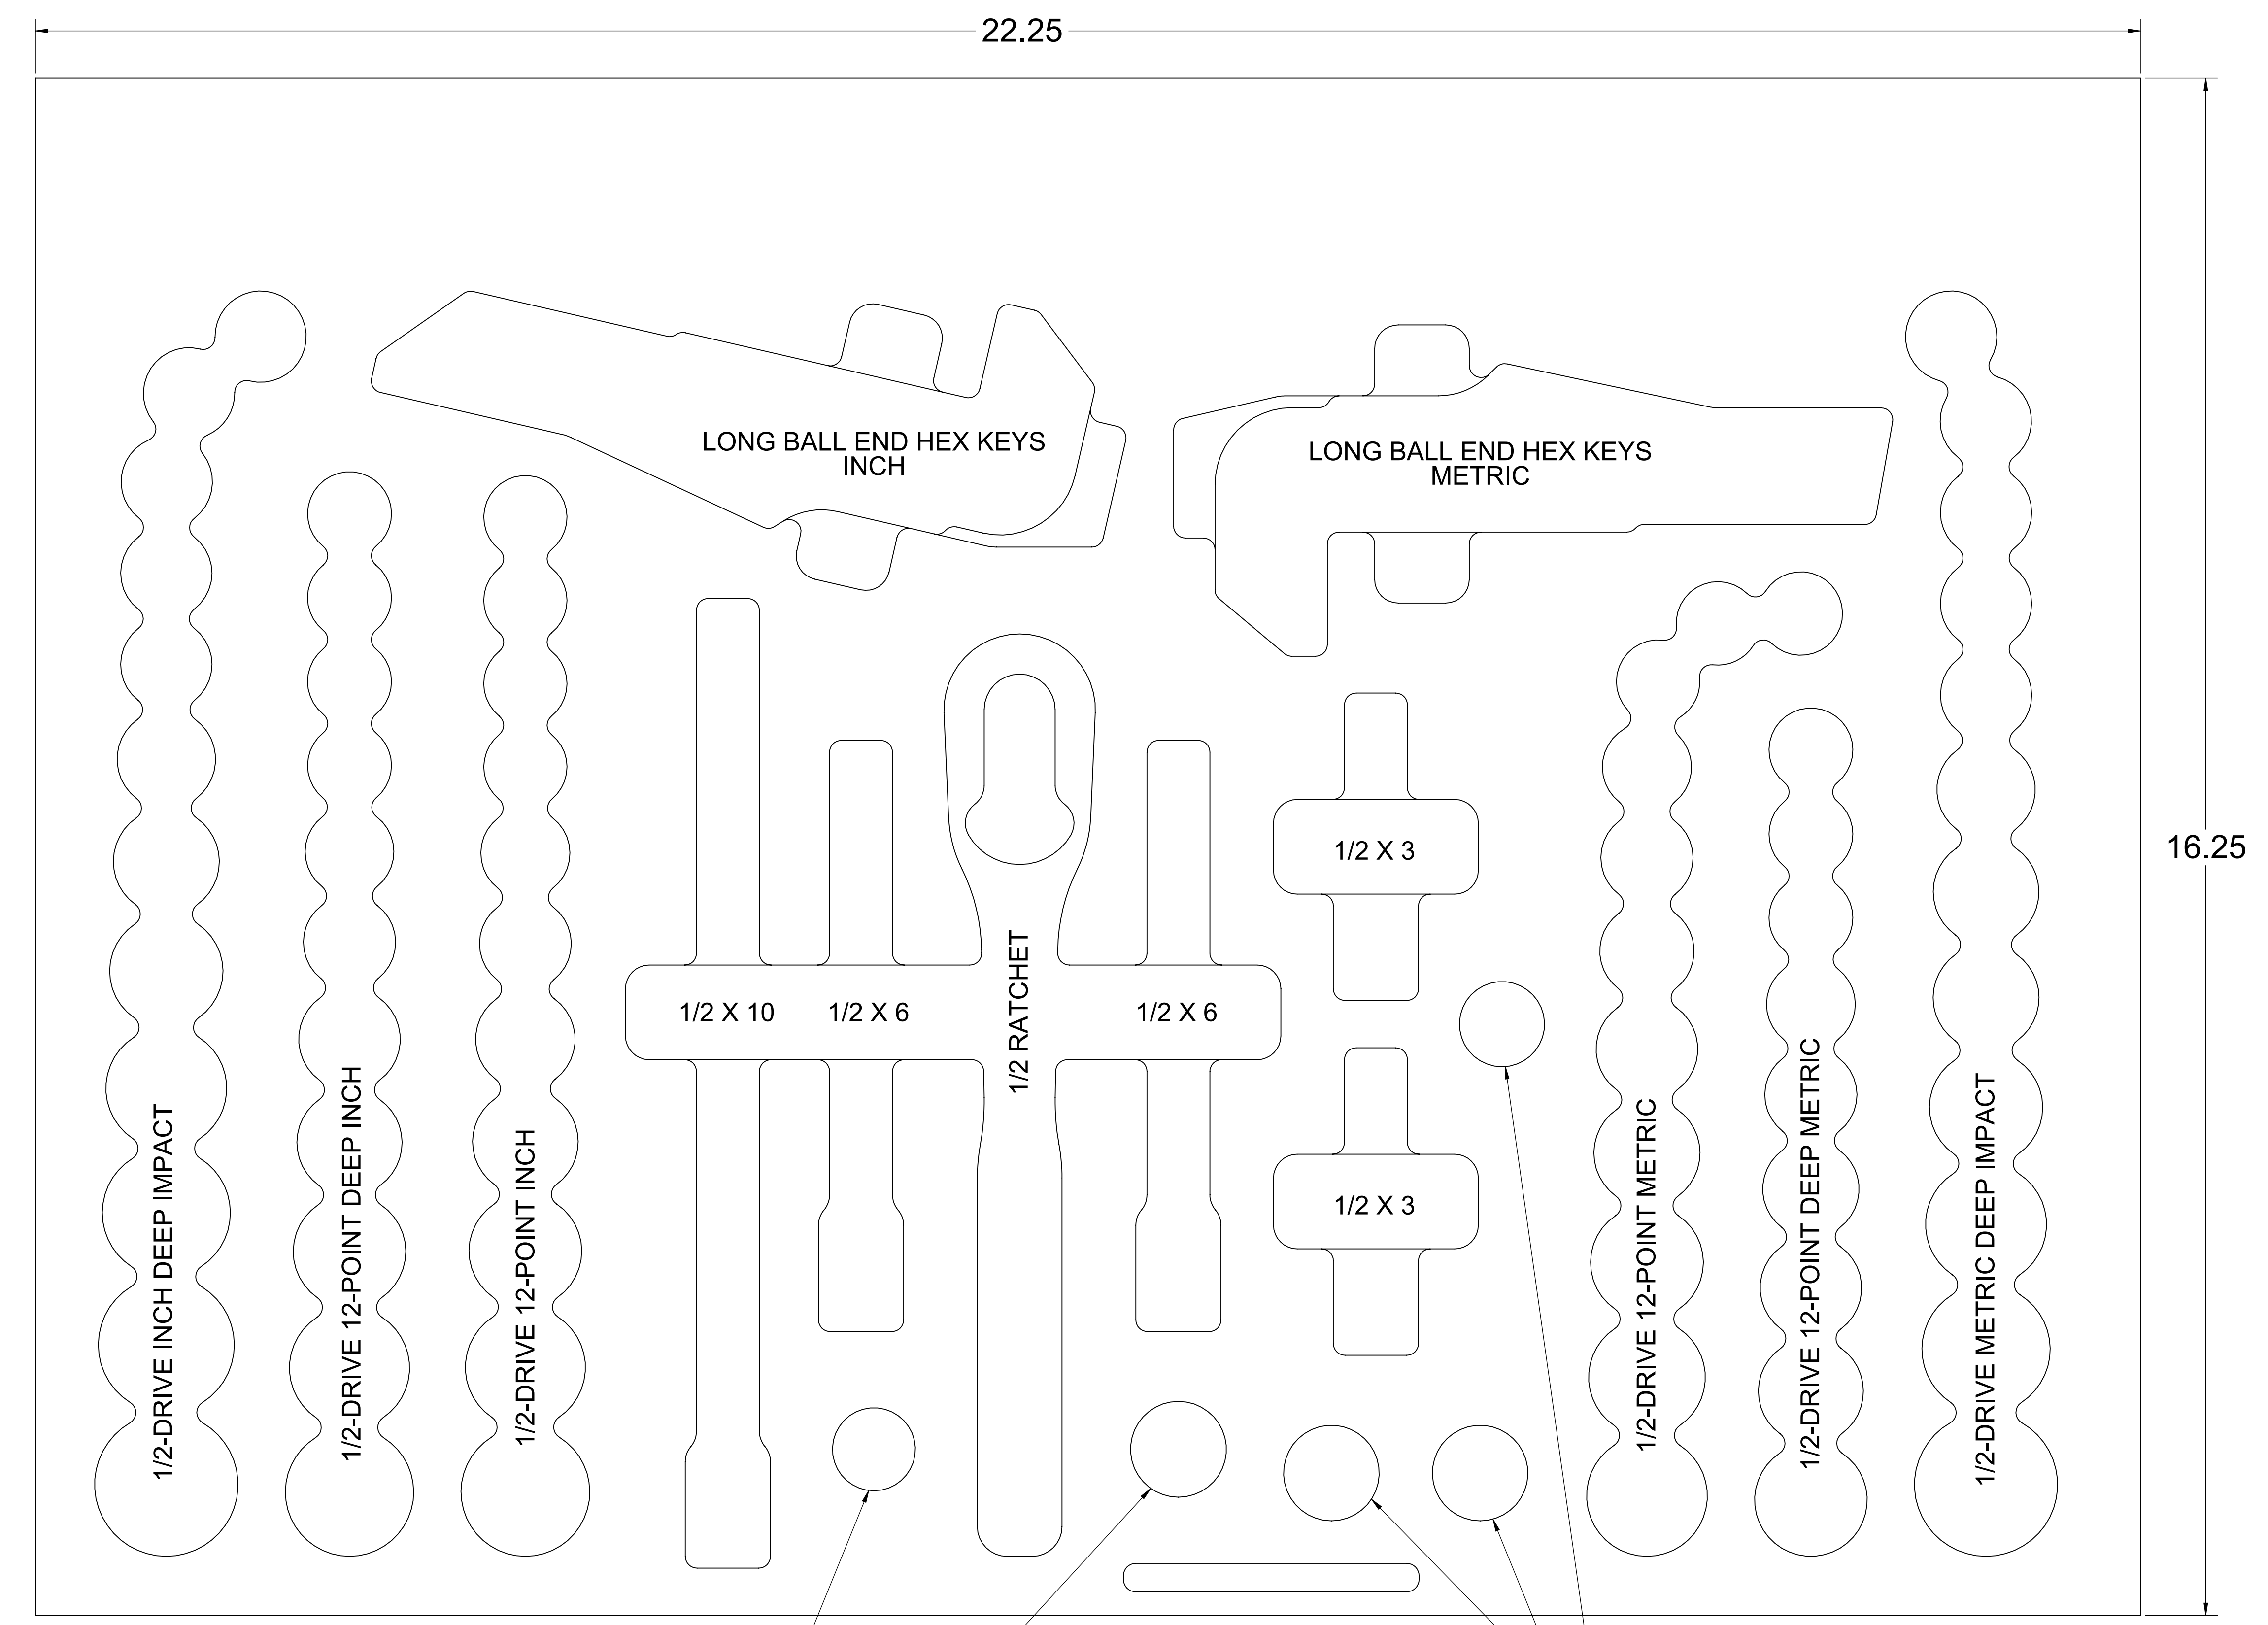

Option 2: Print page 2 - 9 on 8-1/2 X 11 inch paper and assemble.

Thank You!

PART NUMBER **F-04074-T**

← 1.00 IN →

PAGE KEY

X									

↑ 1.00 IN ↓

Print on Letter at 100%

DATE CREATED

21 APR 2021

PART NUMBER

F-04074-T

Print on Letter at 100%

1.00
IN

1.00 IN

PAGE KEY