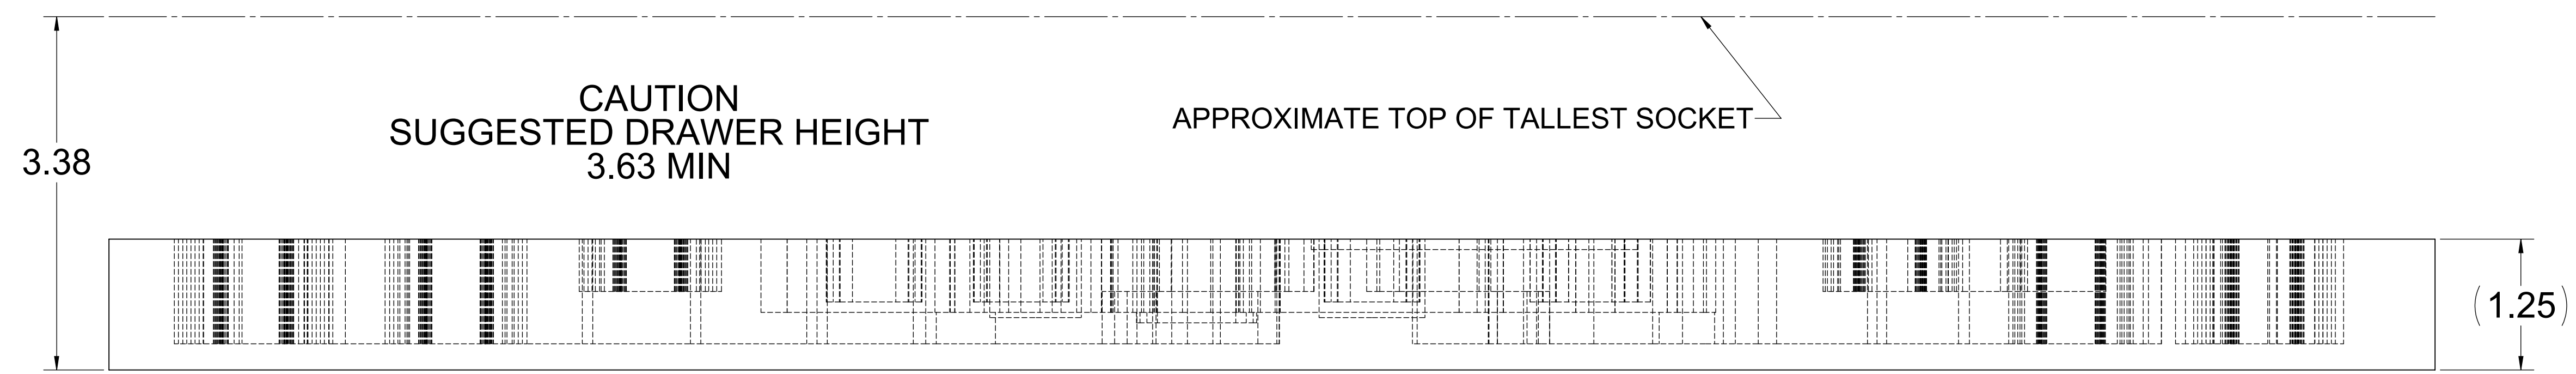

PRINTING INSTRUCTIONS

We recommend printing at full-scale to check the fit with your tools before ordering.

Option 1: Print this page full-scale on a large-format printer (E-Size, 44 inches X 34 inches).

Option 2: Print page 2 - 9 on 8-1/2 X 11 inch paper and assemble.

Thank You!

PART NUMBER **F-04074-T**

← 1.00 IN →

PAGE KEY

X									

↑ 1.00 IN ↓

Print on Letter at 100%

DATE CREATED

21 APR 2021

PART NUMBER

F-04074-T

Print on Letter at 100%

1.00
IN

1.00 IN

PAGE KEY