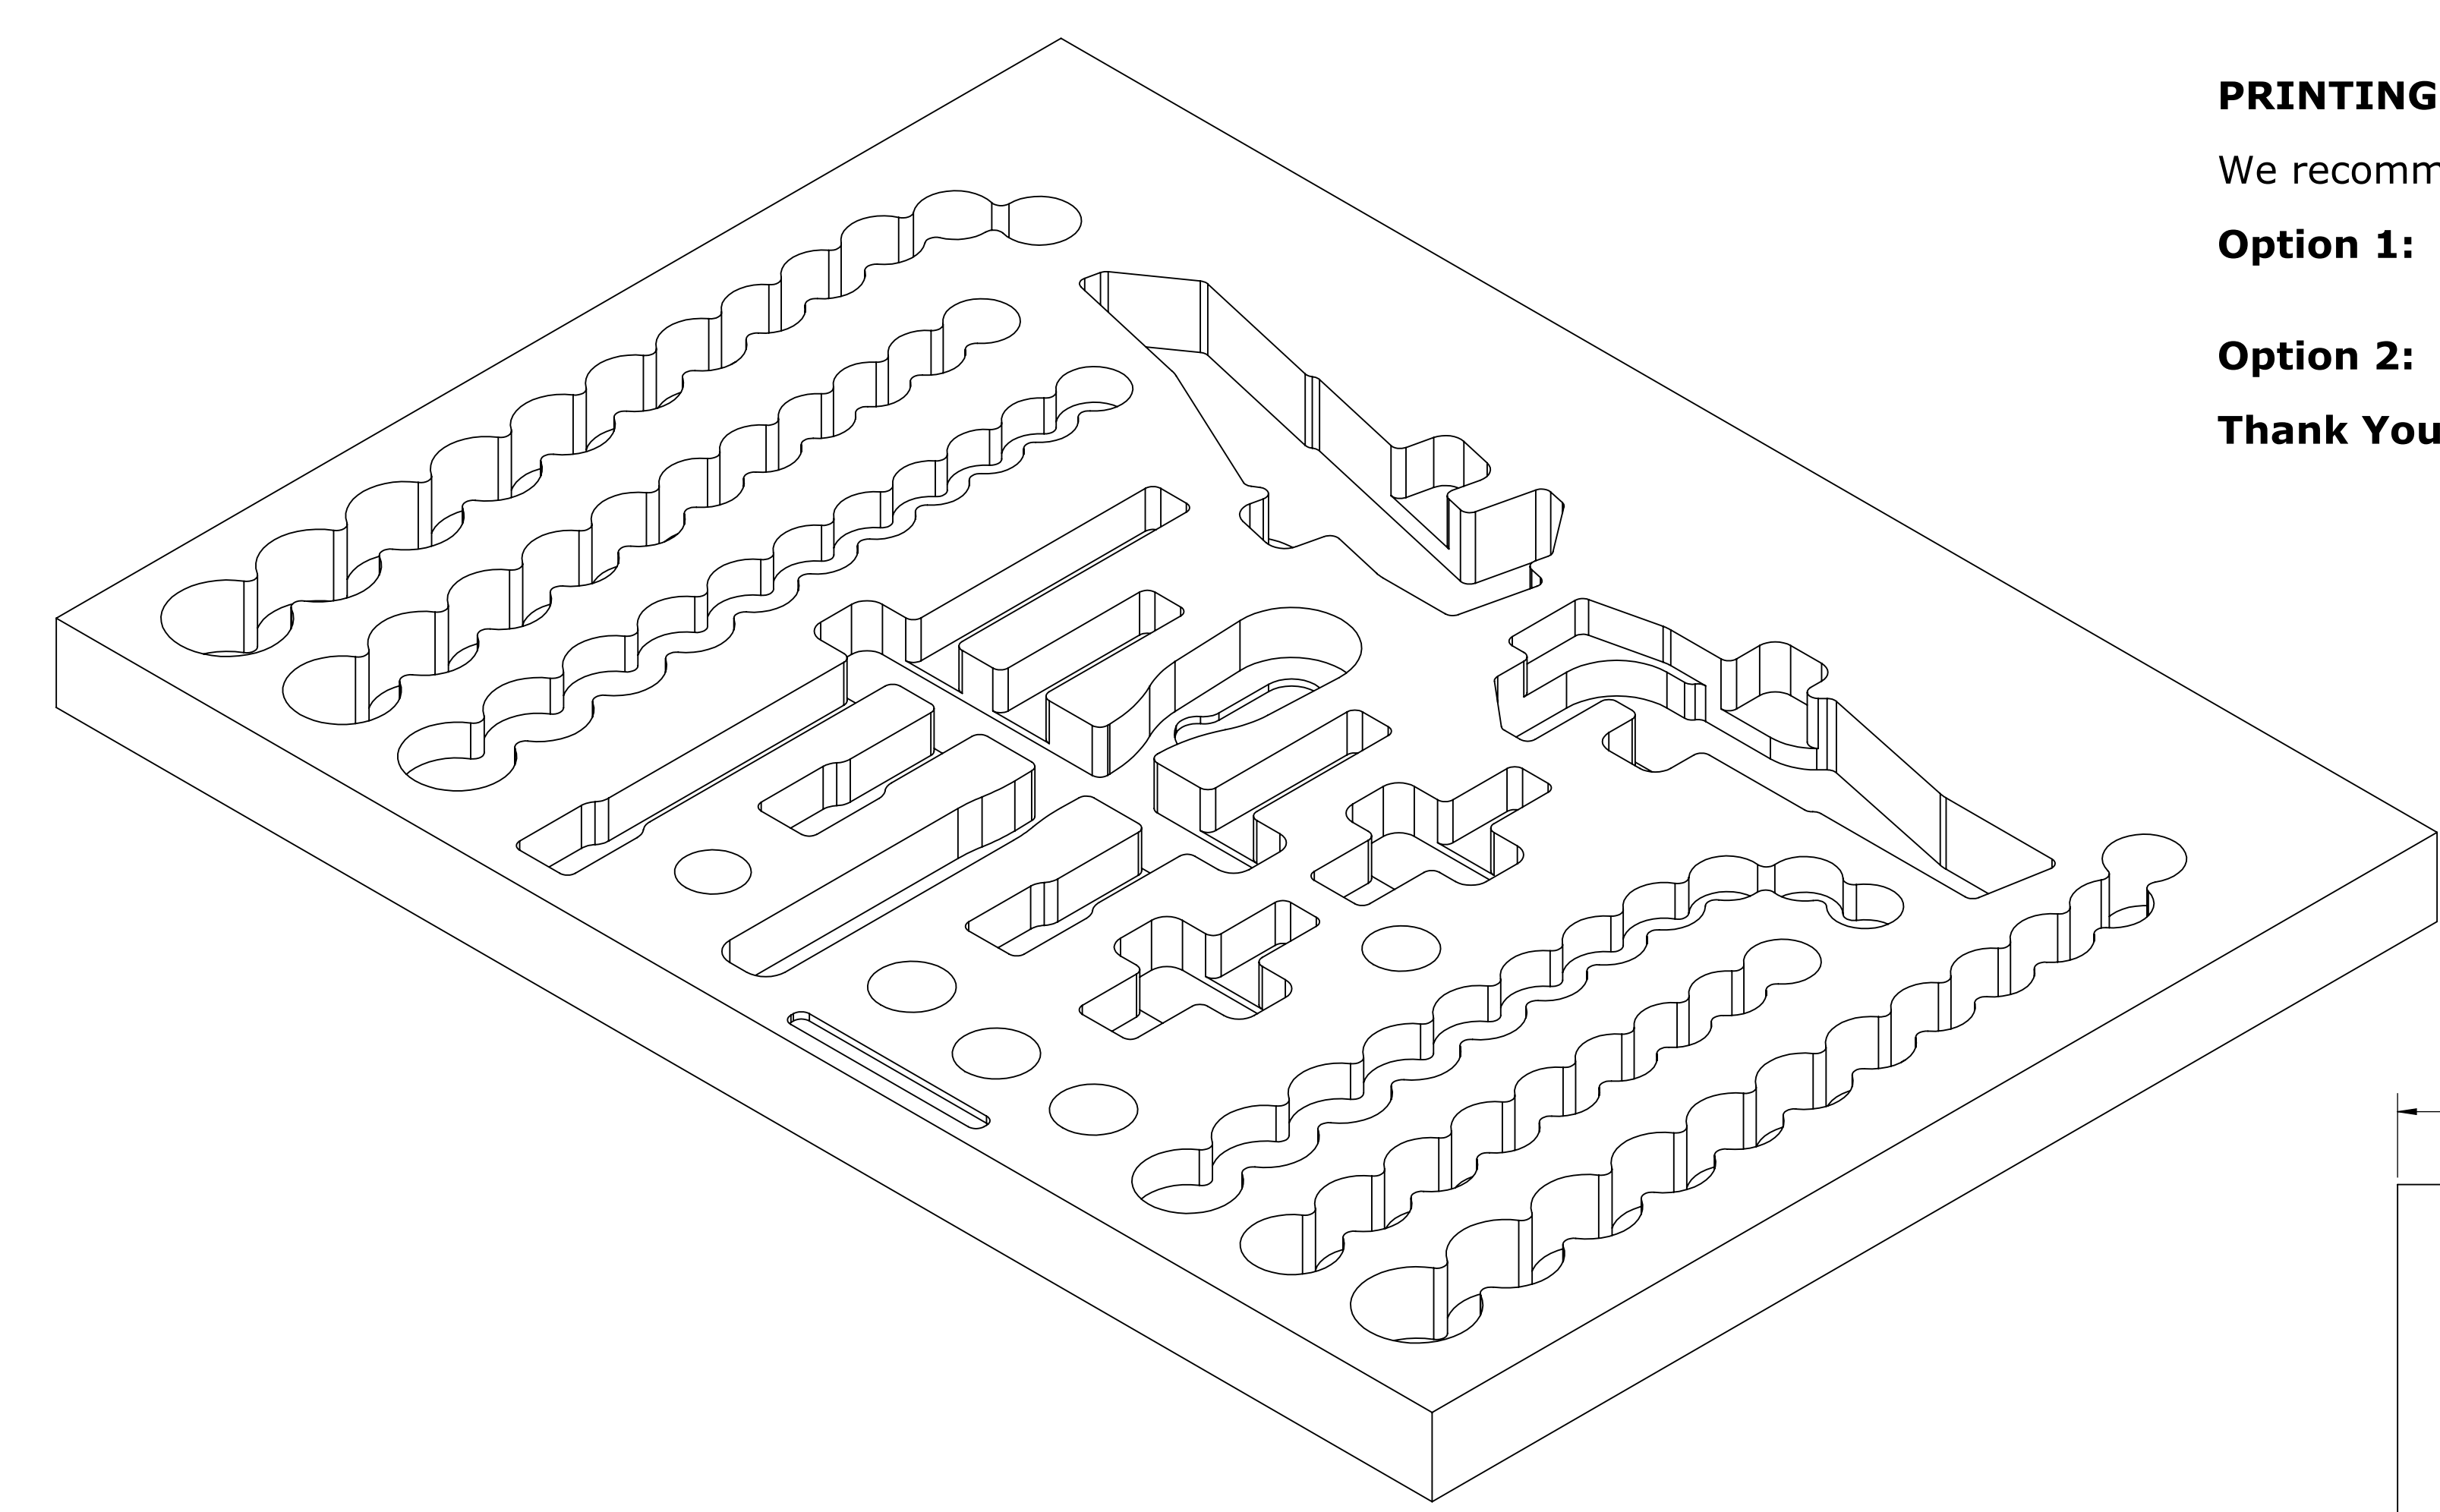

PRINTING INSTRUCTIONS

We recommend printing at full-scale to check the fit with your tools before ordering.

Option 1: Print this page full-scale on a large-format printer (E-Size, 44 inches X 34 inches).

Option 2: Print page 2 - 9 on 8-1/2 X 11 inch paper and assemble.

Thank You!

PART NUMBER **F-04074-T**

← 1.00 IN →

PAGE KEY

X									

↑ 1.00 IN ↓

Print on Letter at 100%

DATE CREATED

21 APR 2021

PART NUMBER

F-04074-T

Print on Letter at 100%

1.00
IN

1.00 IN

PAGE KEY