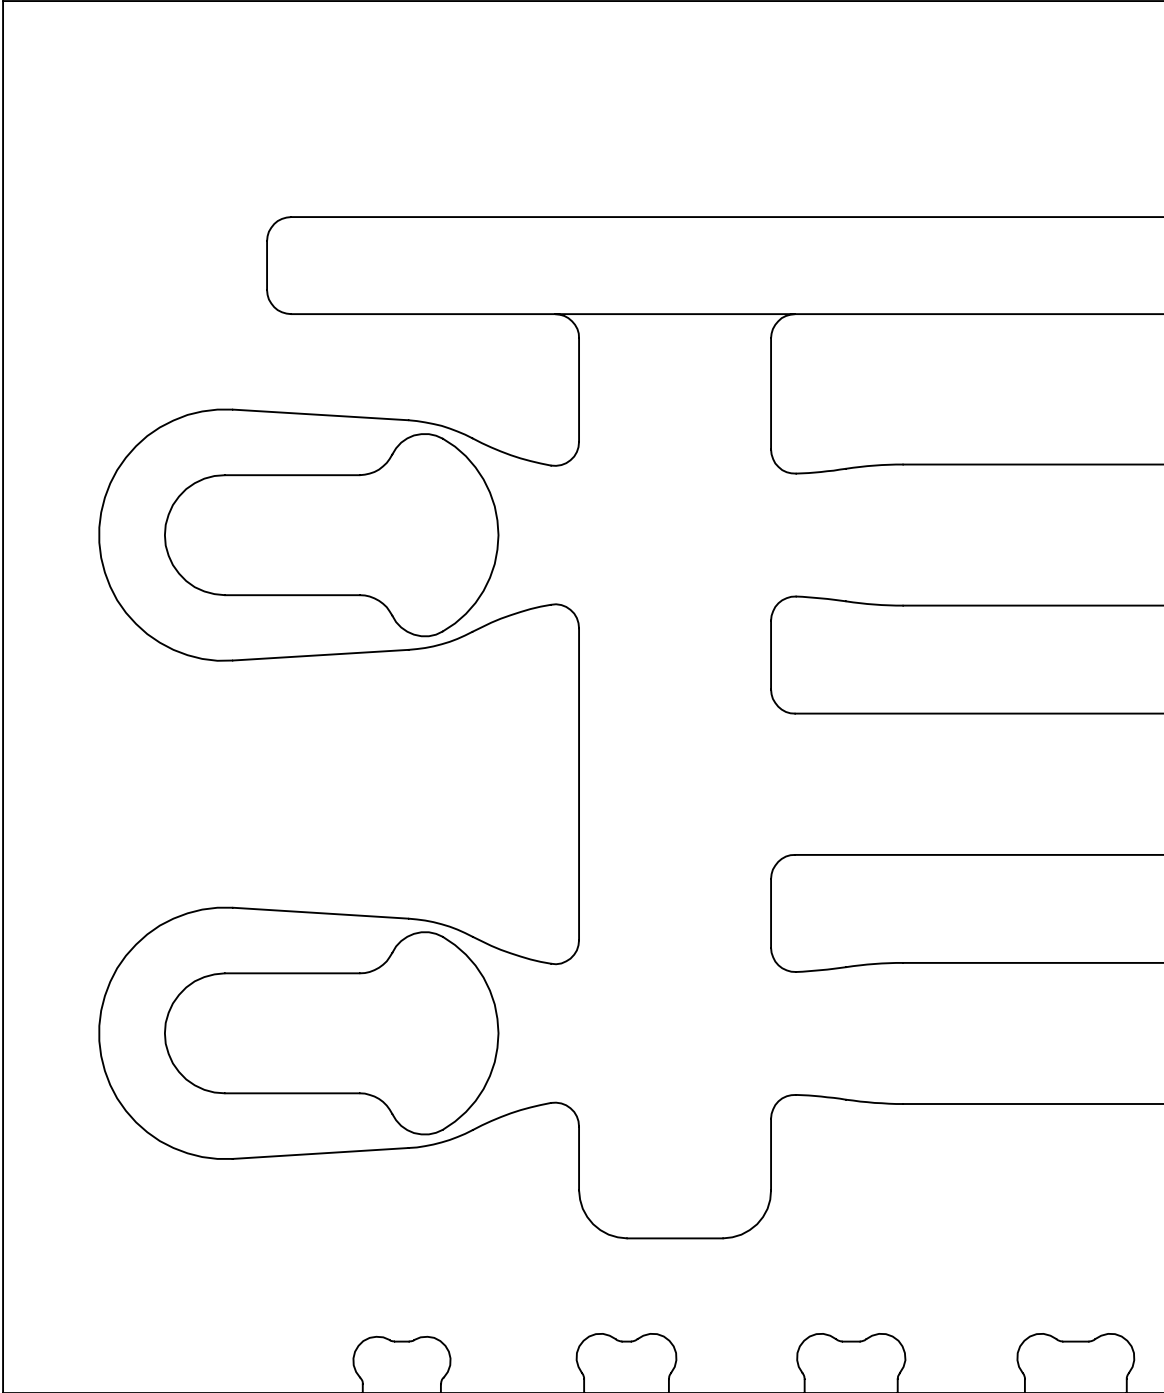

1.00 IN

1.00 IN

PAGE KEY

X									

Print on Letter at 100%

DATE CREATED

21 APR 2021

PART NUMBER

F-04073-R