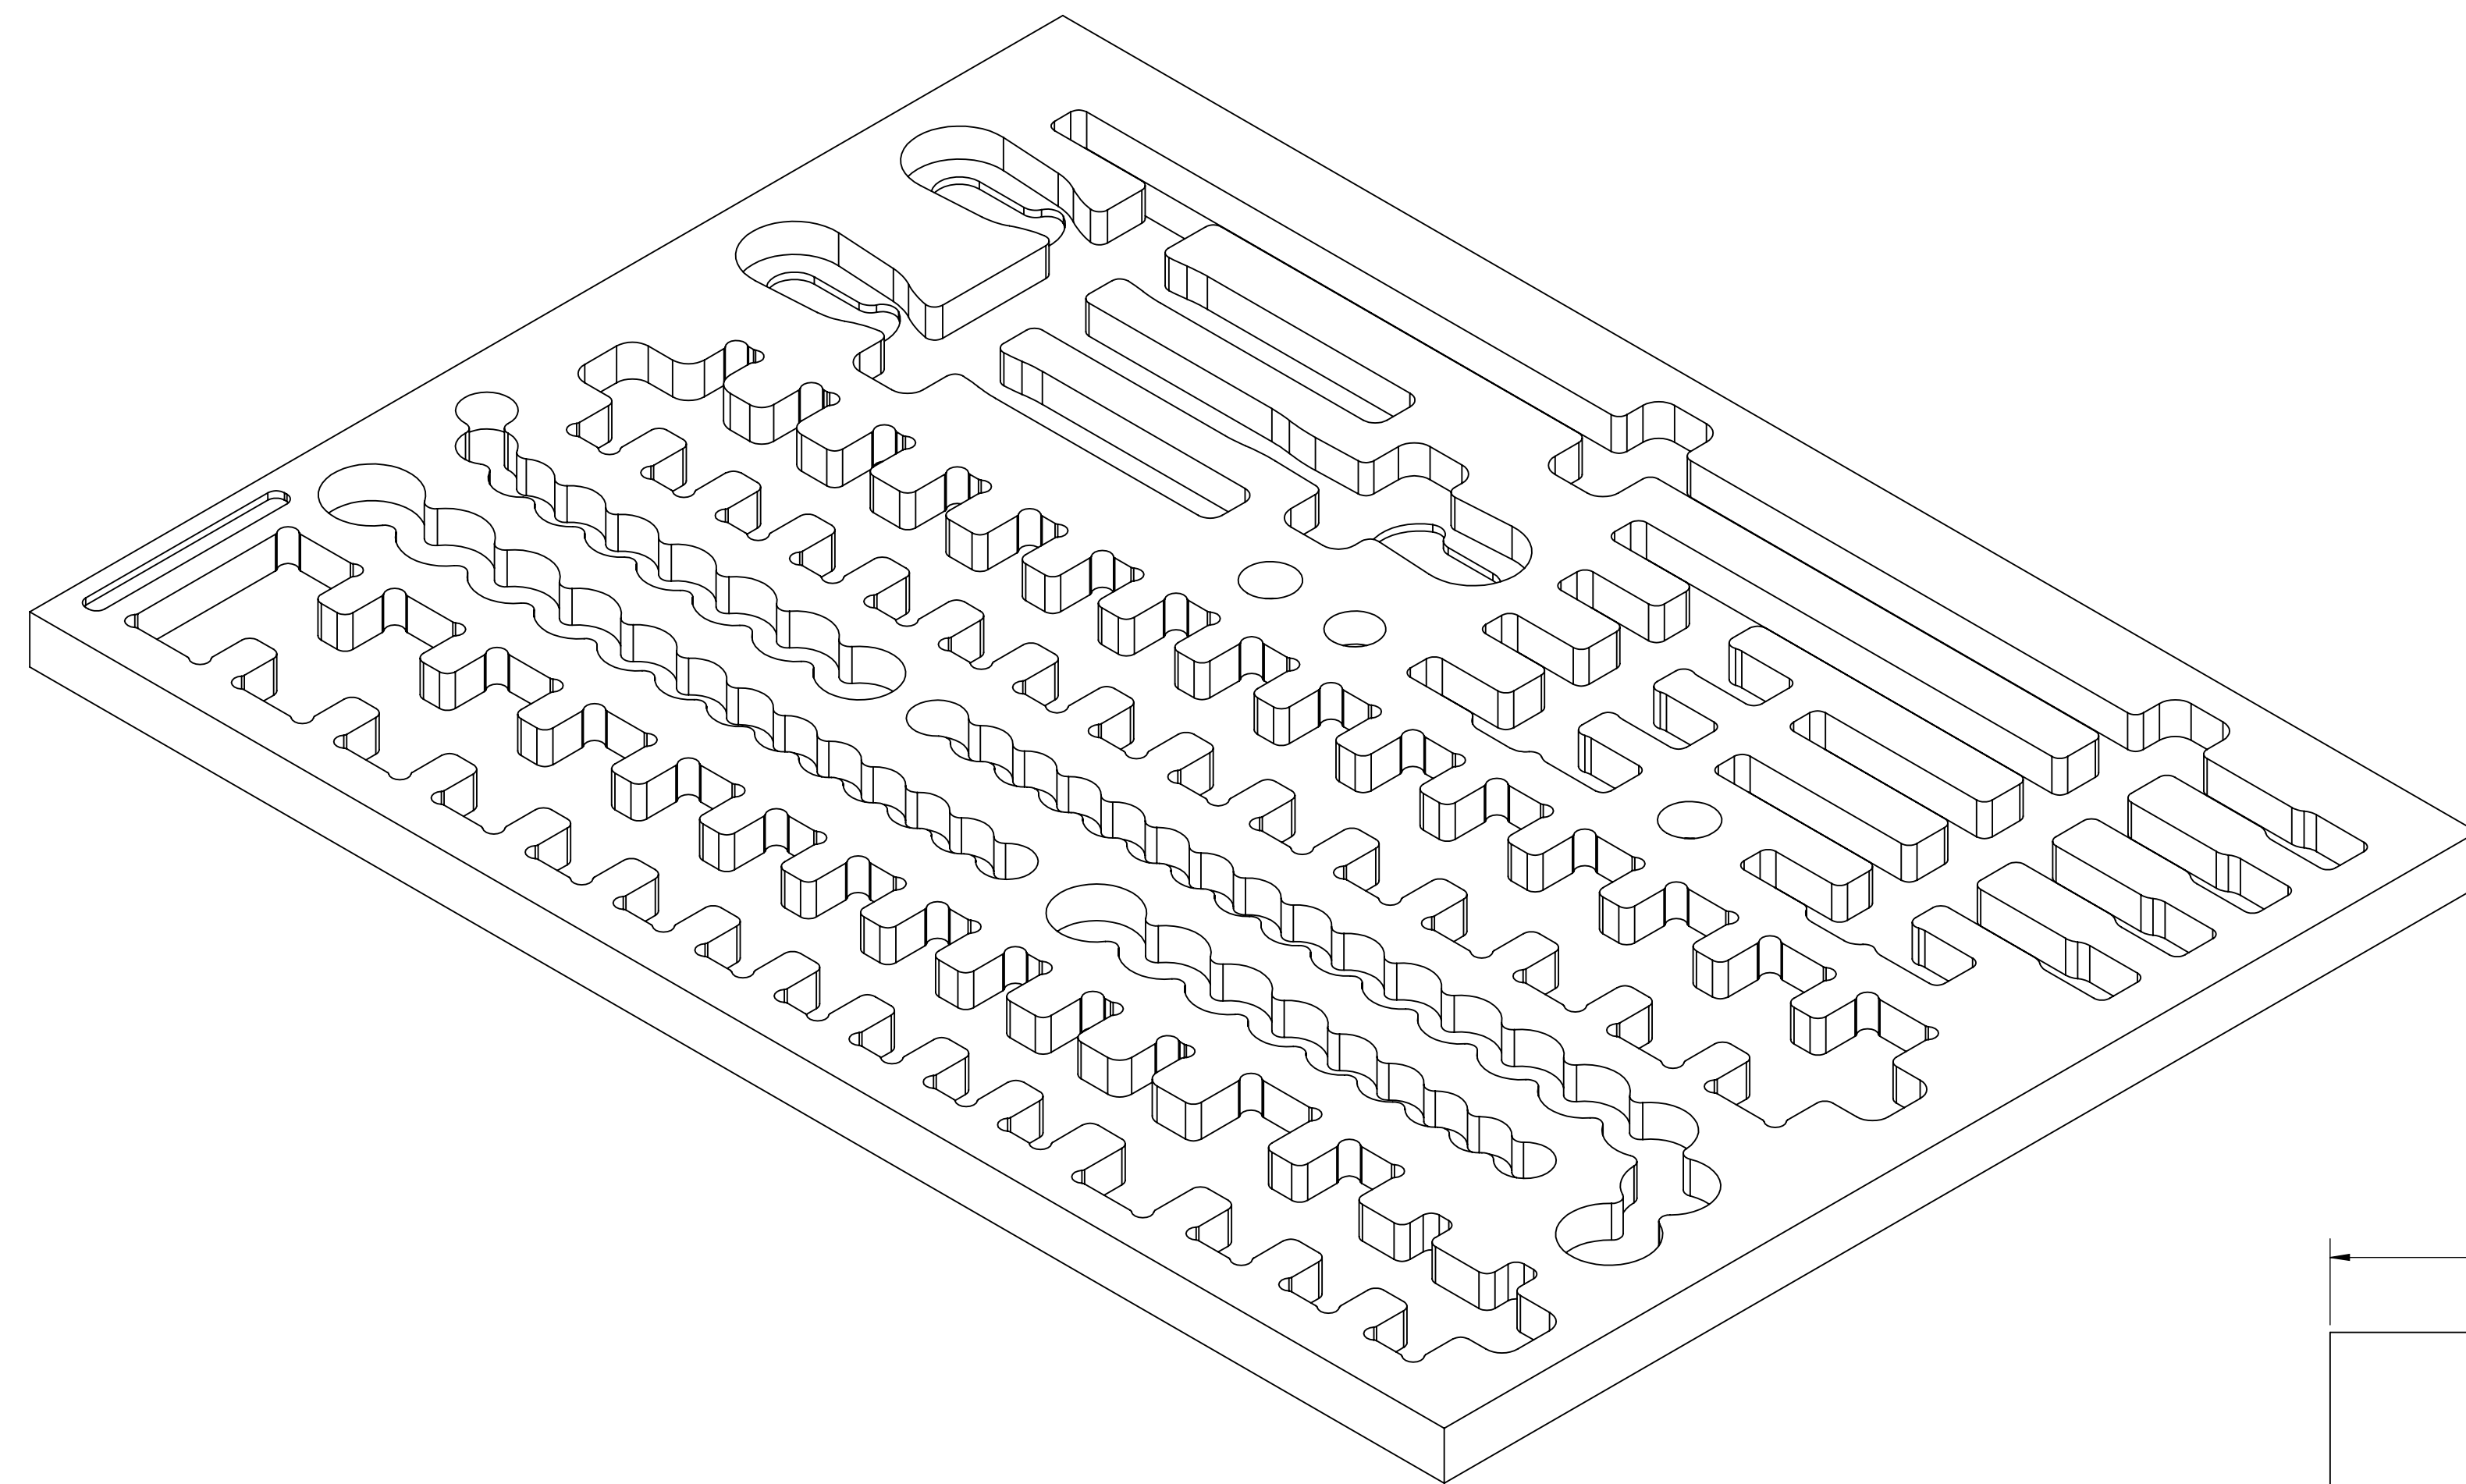

**PRINTING INSTRUCTIONS**

We recommend printing at full-scale to check the fit with your tools before ordering.

**Option 1:** Print this page full-scale on a large-format printer (E-Size, 44 inches X 34 inches).

**Option 2:** Print page 2 - 9 on 8-1/2 X 11 inch paper and assemble.

**Thank You!**

PART NUMBER  
**F-04073-R**

1.00 IN

PAGE KEY

X				

1.00 IN

Print on Letter at 100%

DATE CREATED

**21 APR 2021**

PART NUMBER

**F-04073-R**

← 1.00 IN →

PAGE KEY

1.00  
IN

Print on Letter at 100%

DATE CREATED

**21 APR 2021**

PART NUMBER

**F-04073-R**

← 1.00 IN →

↑ 1.00 IN ↓

PAGE KEY

Print on Letter at 100%