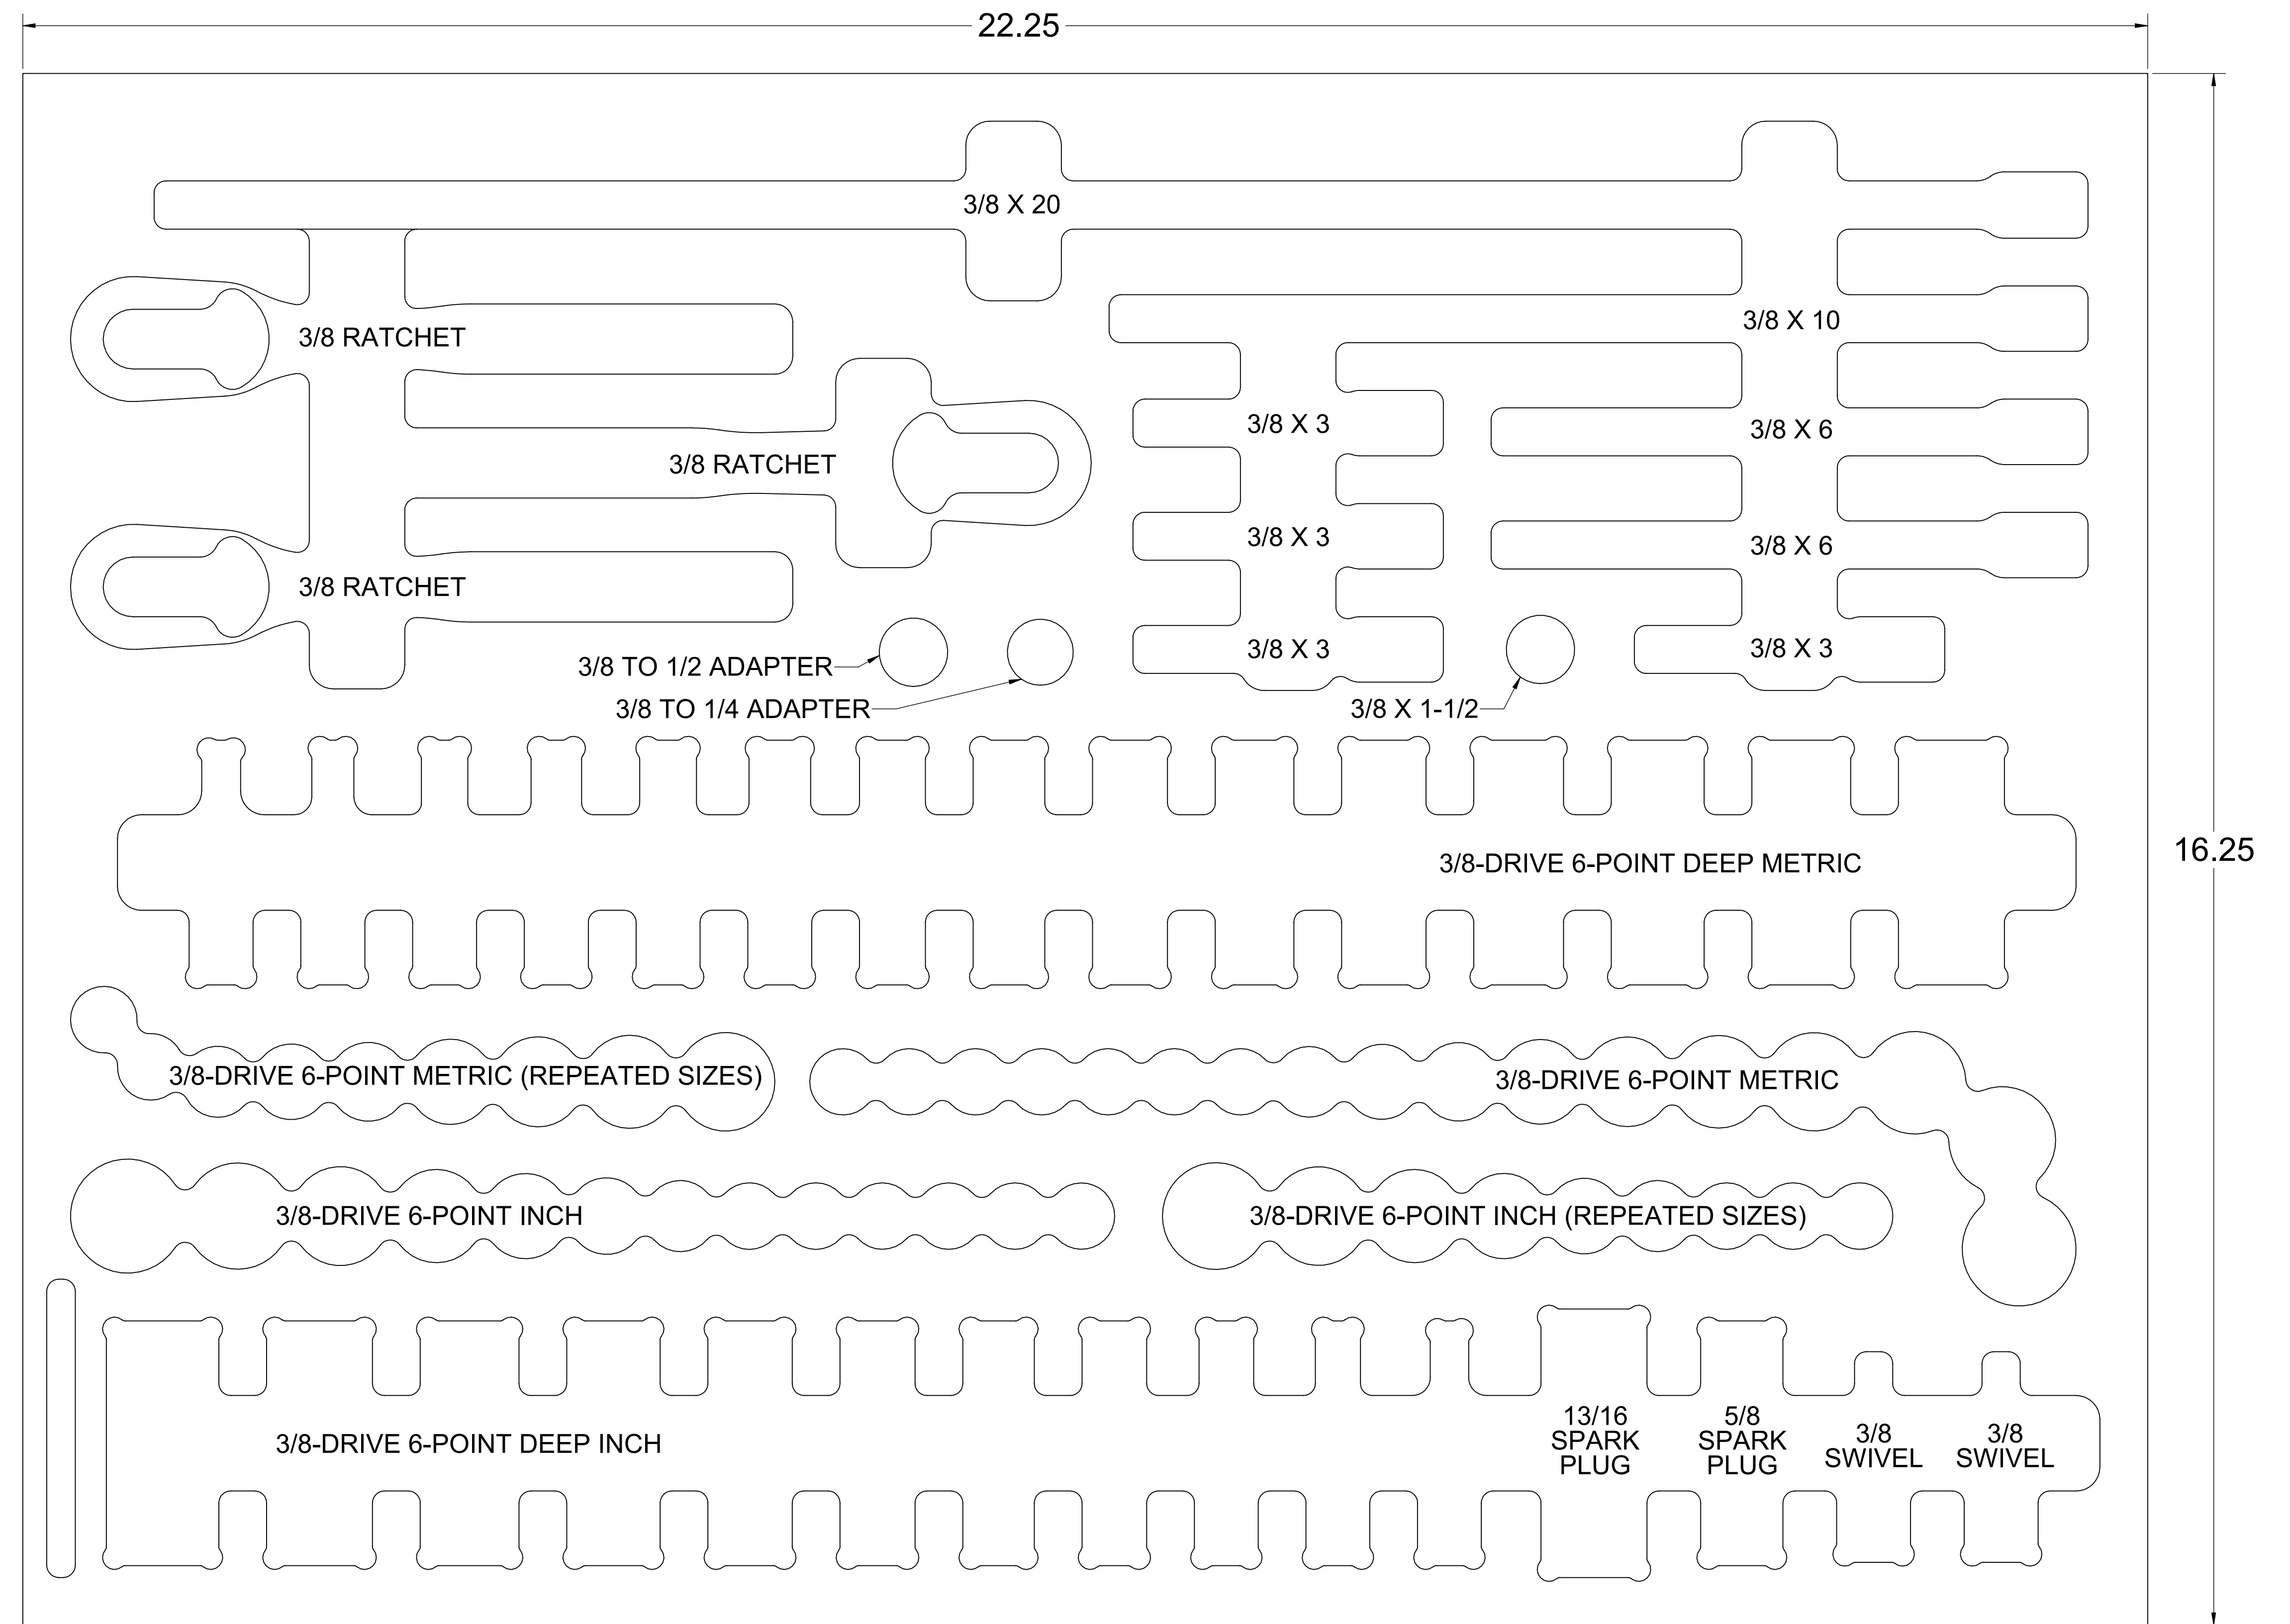

**PRINTING INSTRUCTIONS**

We recommend printing at full-scale to check the fit with your tools before ordering.

**Option 1:** Print this page full-scale on a large-format printer (E-Size, 44 inches X 34 inches).

**Option 2:** Print page 2 - 9 on 8-1/2 X 11 inch paper and assemble.

**Thank You!**

PART NUMBER  
**F-04073-R**

1.00 IN

PAGE KEY

X				

1.00 IN

Print on Letter at 100%

DATE CREATED

**21 APR 2021**

PART NUMBER

**F-04073-R**

← 1.00 IN →

PAGE KEY

1.00  
IN

Print on Letter at 100%

DATE CREATED

**21 APR 2021**

PART NUMBER

**F-04073-R**

← 1.00 IN →

↑ 1.00 IN ↓

PAGE KEY

Print on Letter at 100%