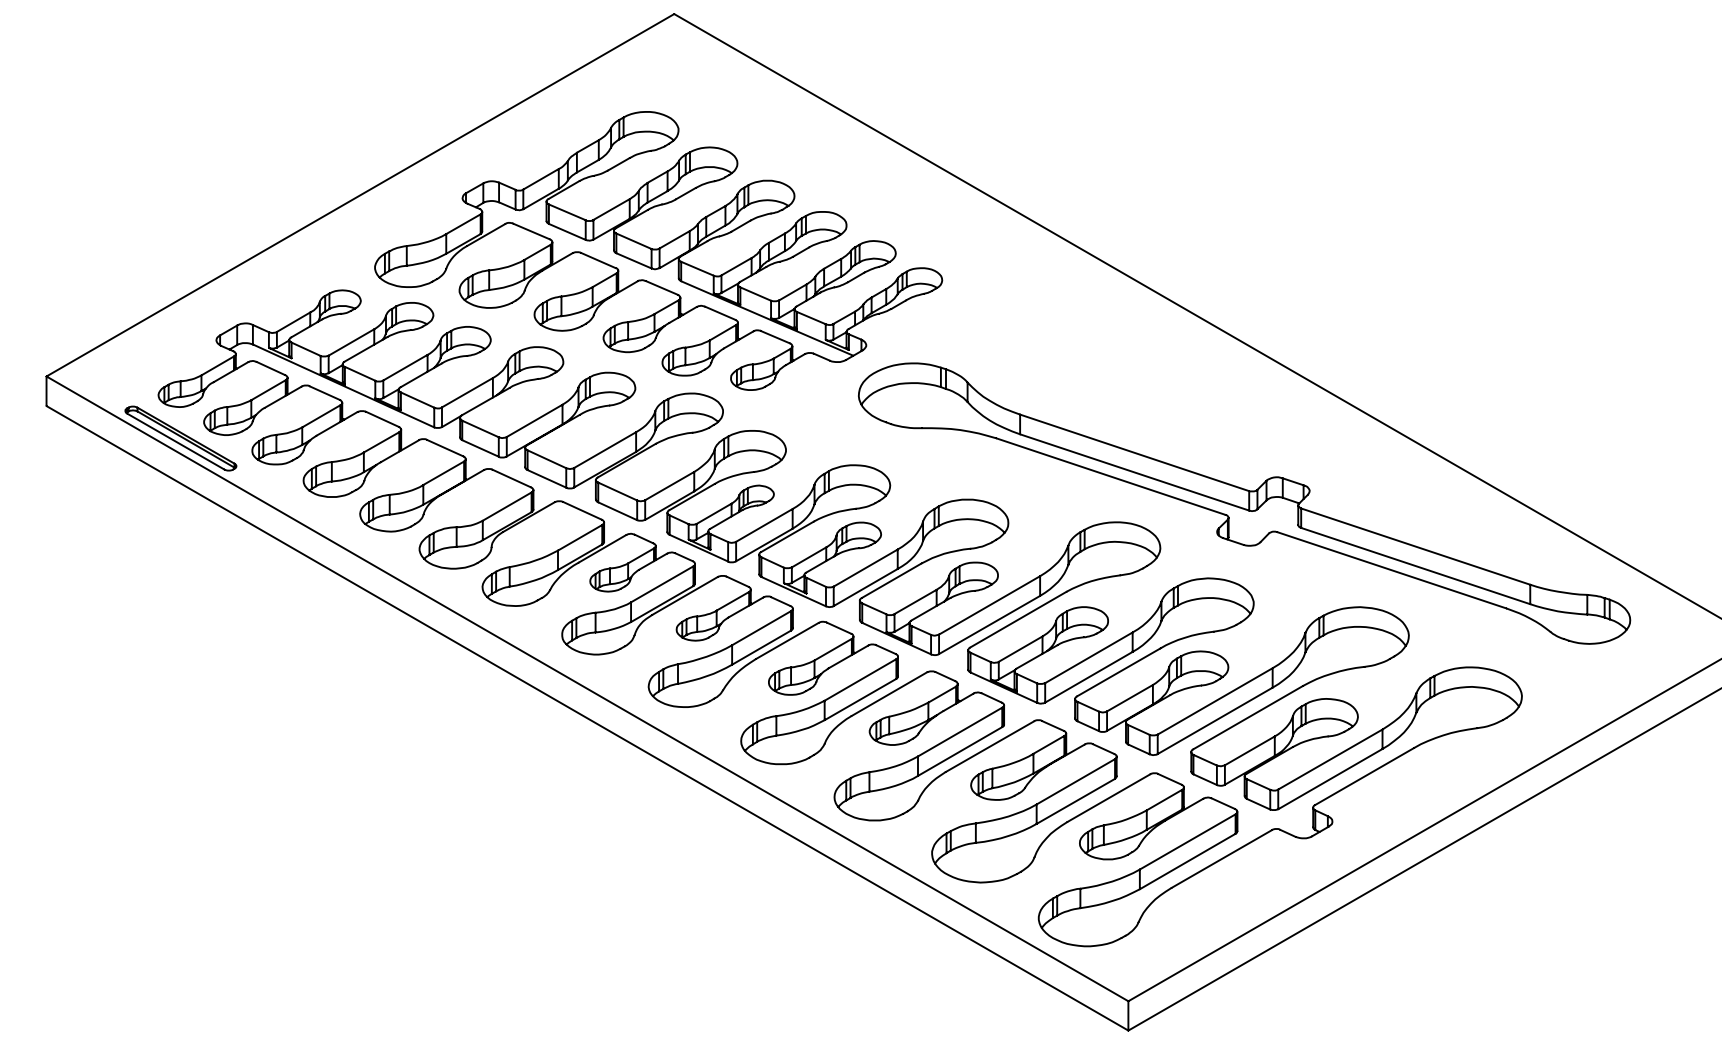

5.00
IN

5.00
IN

PART NUMBER
F-03642-R

PART NUMBER
F-03642-R

1.00 IN

PAGE KEY

X					

1.00 IN