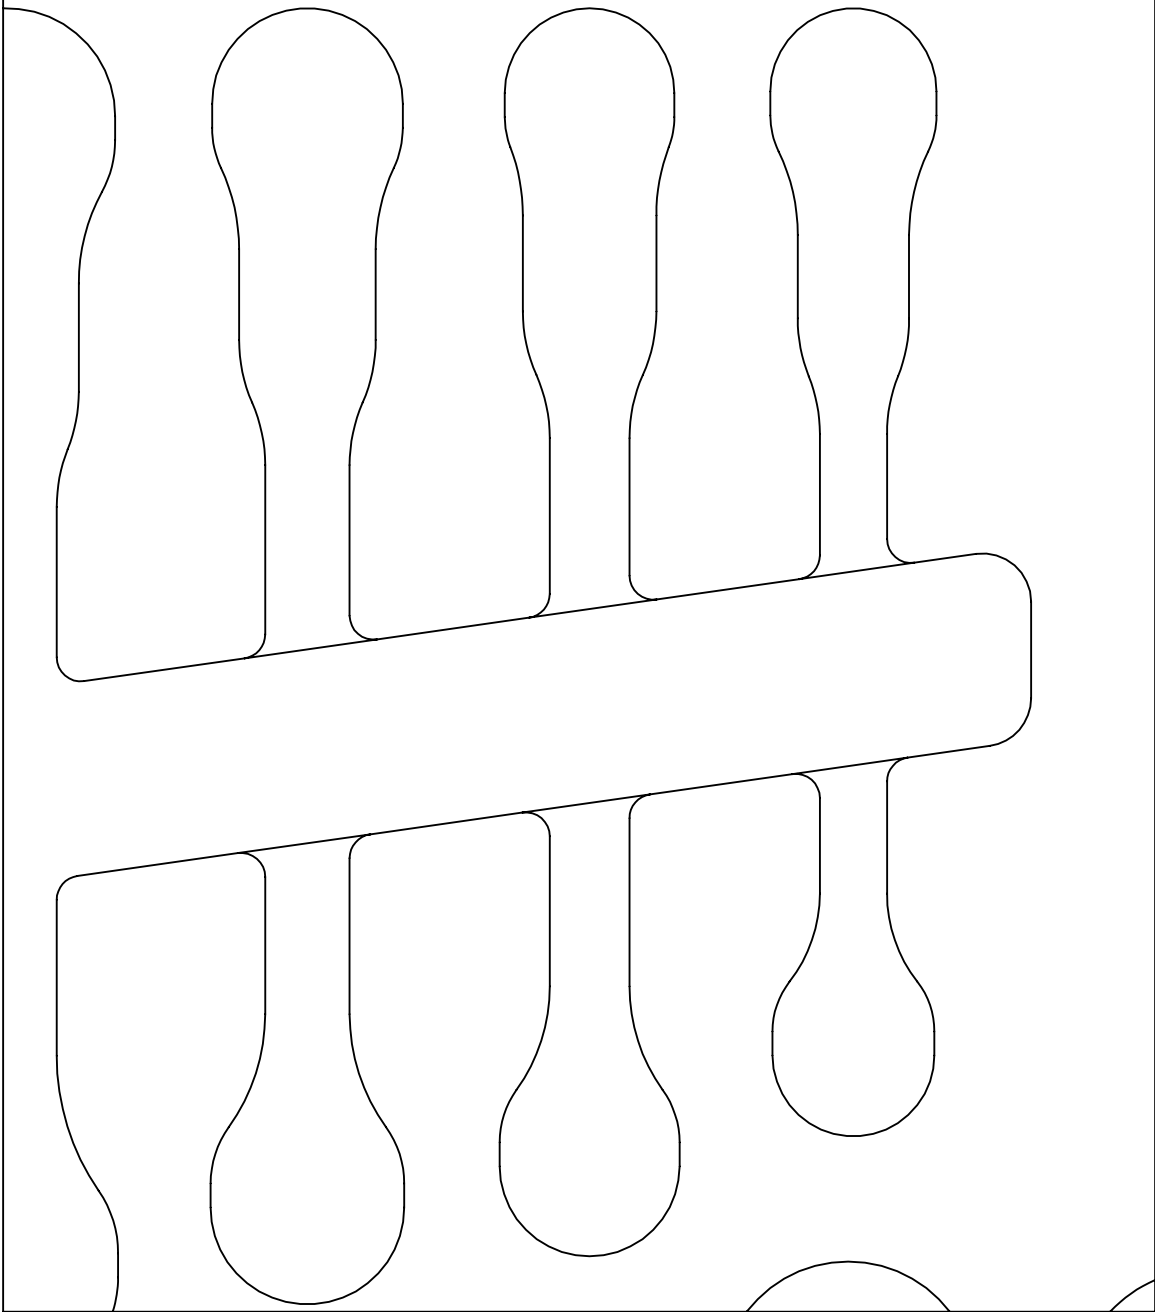

Print on Letter at 100%

DATE CREATED

01 JUN 2020

PART NUMBER

F-03642-R

← 1.00 IN →

PAGE KEY

↑
1.00
IN
↓