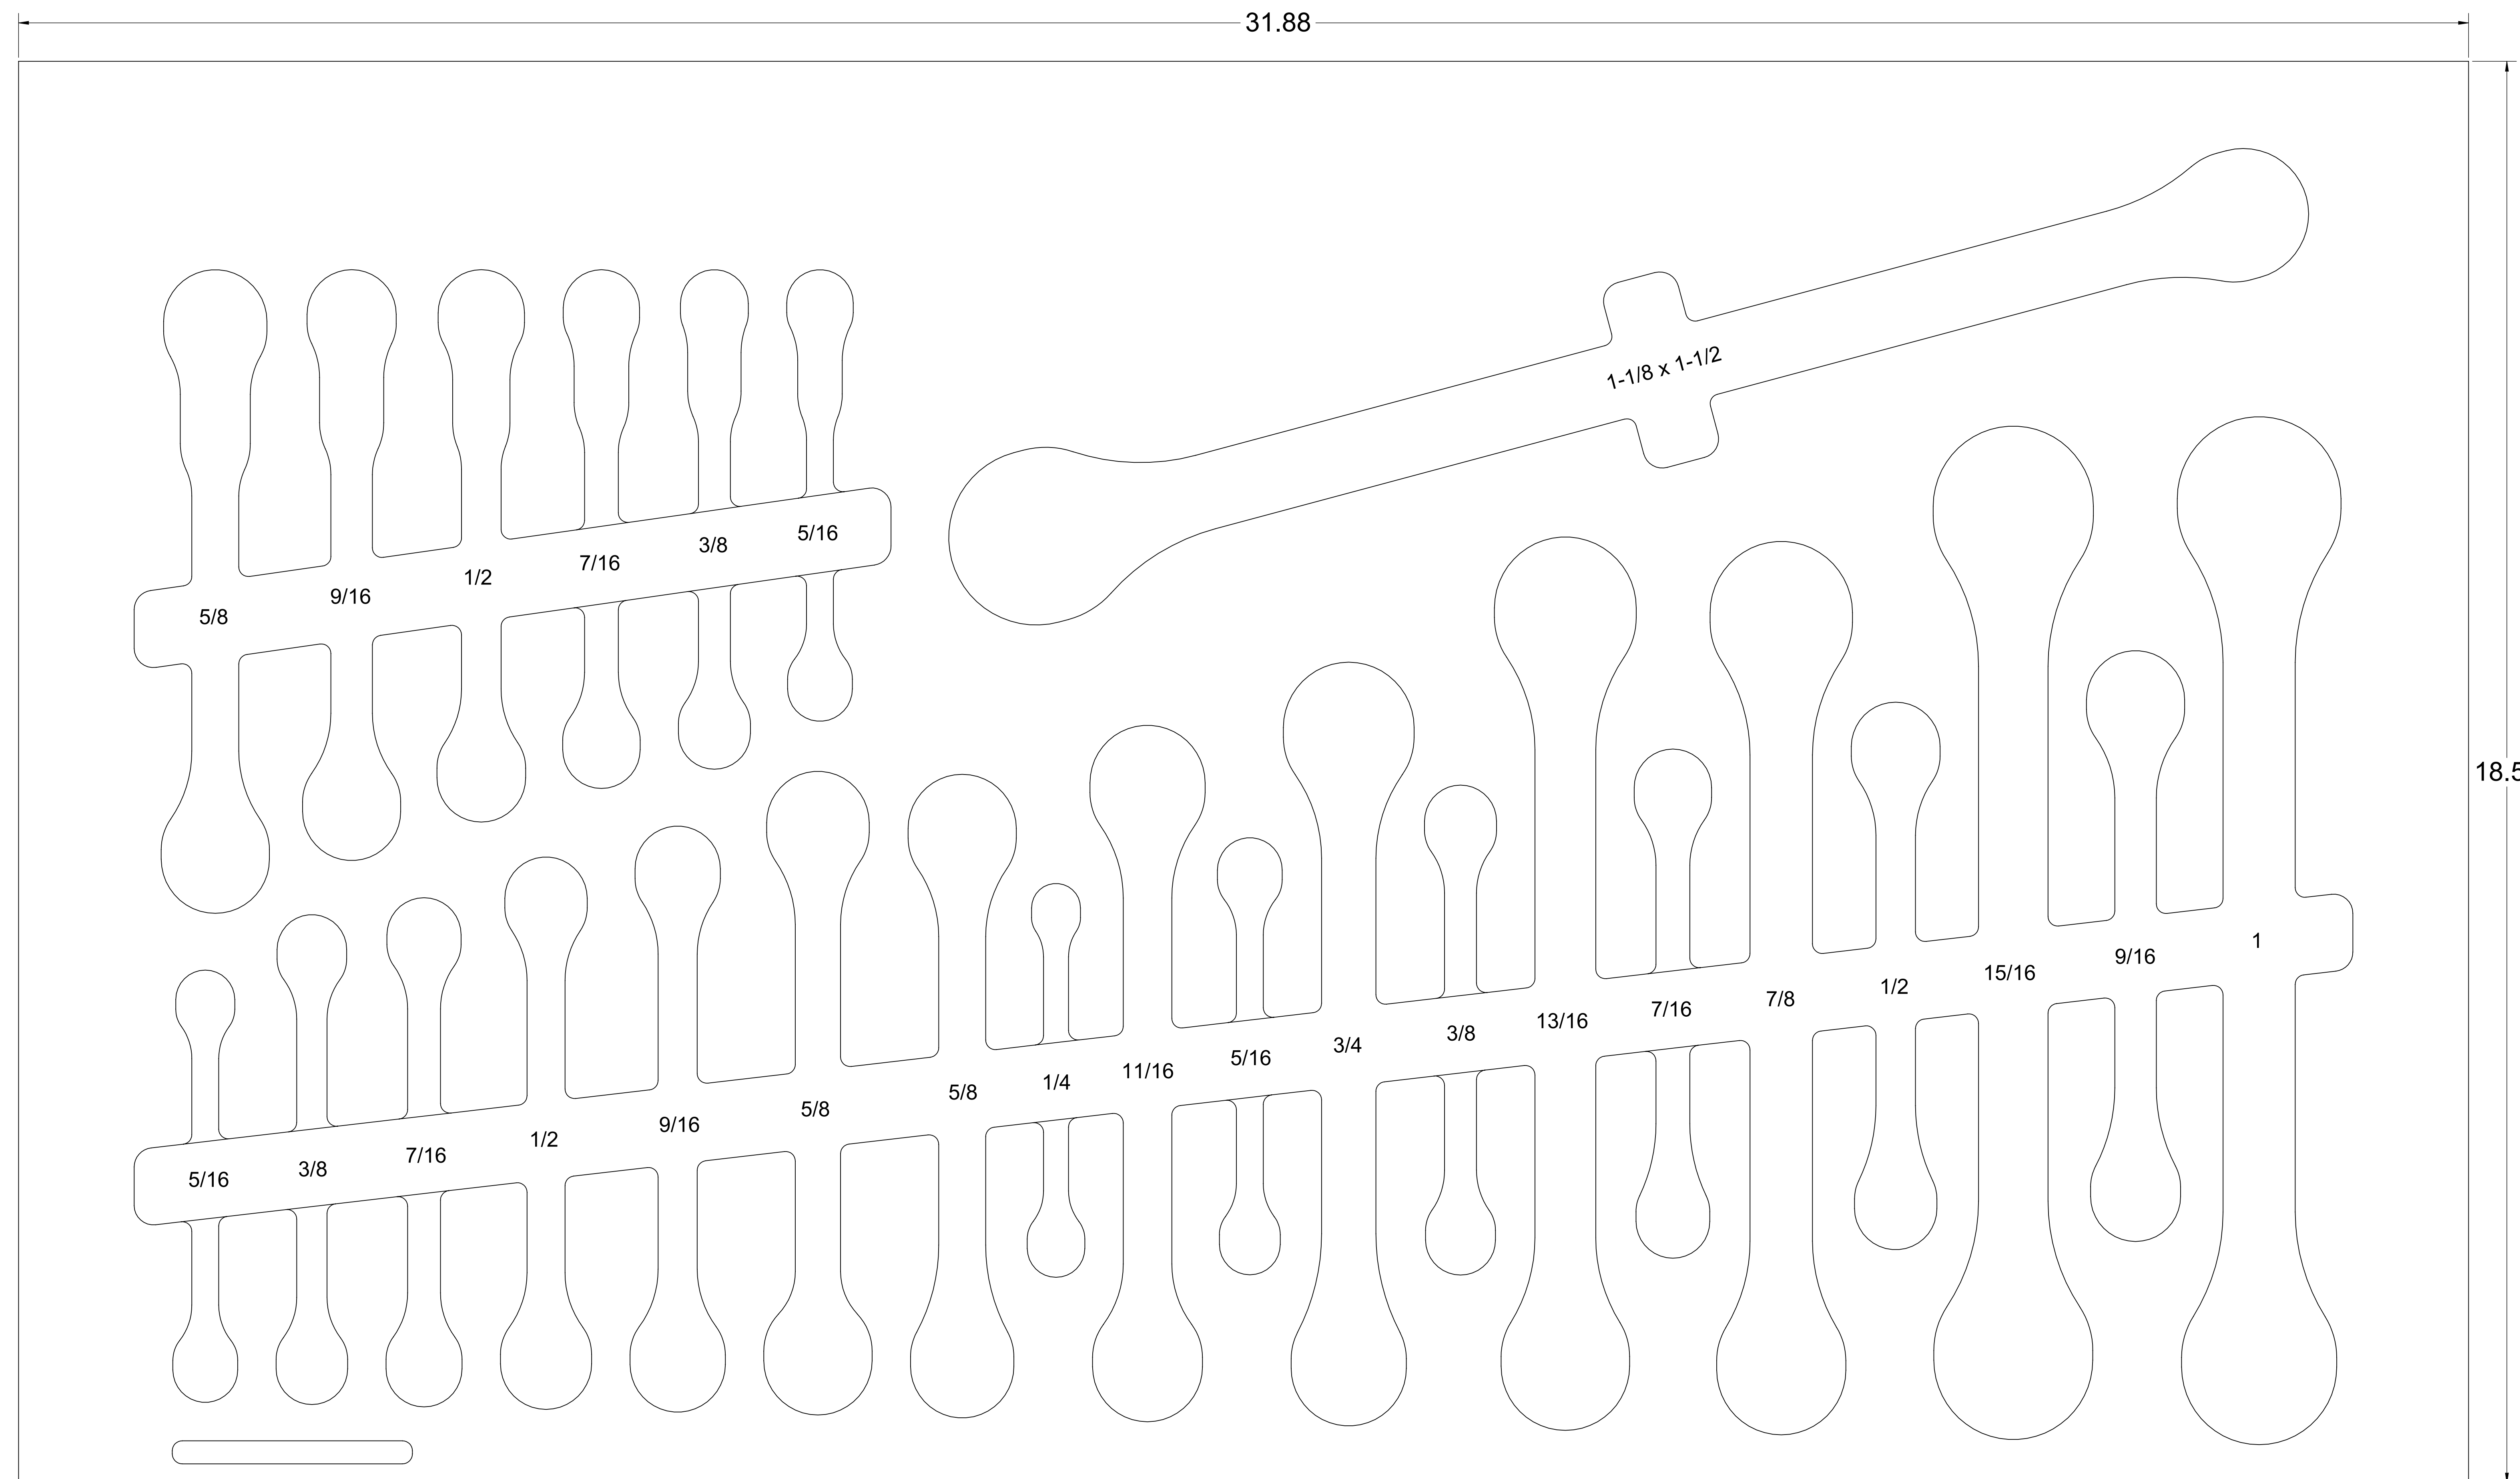

Option 2: Print page 2 - 19 on 8-1/2 X 11 inch paper and assemble.

Thank You!

THE INFORMATION CONTAINED ON THIS DRAWING IS THE SOLE PROPERTY OF FOAMFIT TOOLS AND MAY NOT BE USED WITHOUT PERMISSION. Copyright 2020 FoamFit Tools

5.00
IN

5.00
IN

PART NUMBER
F-03642-R

PART NUMBER
F-03642-R

1.00 IN

PAGE KEY

X					

1.00 IN

Print on Letter at 100%

DATE CREATED

01 JUN 2020

PART NUMBER

F-03642-R

1.00 IN

1.00 IN

Print on Letter at 100%