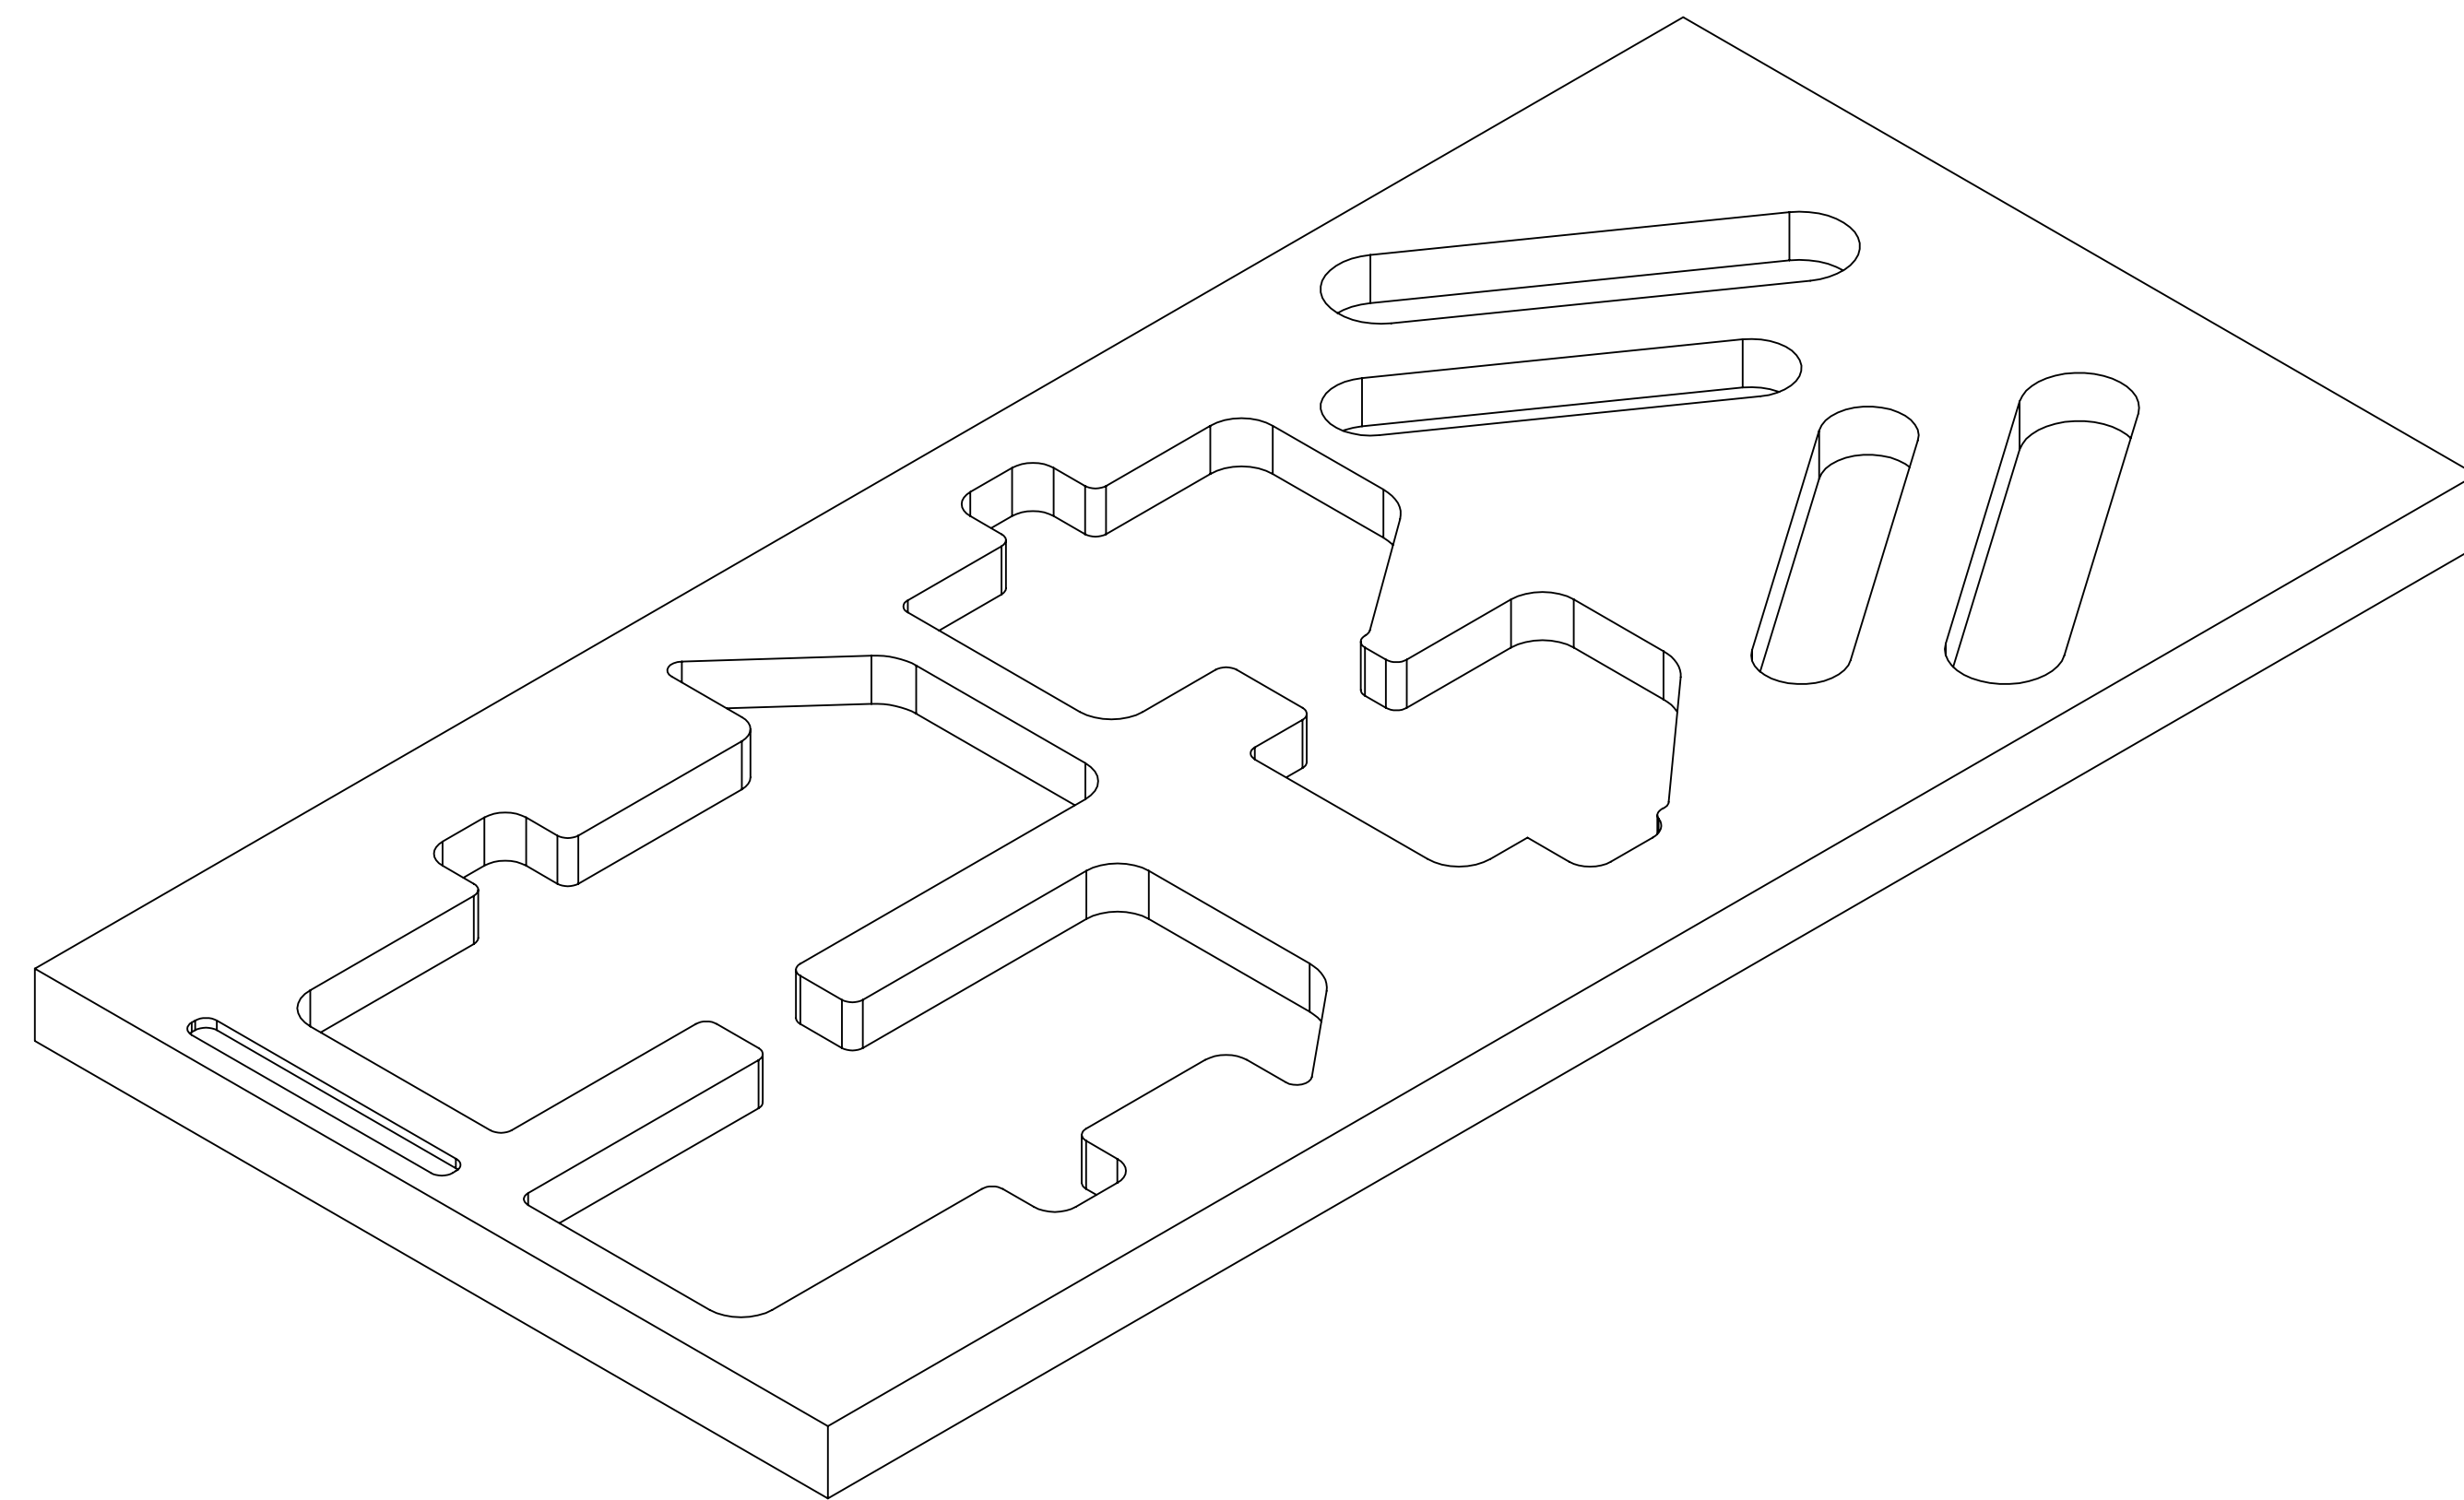

PRINTING INSTRUCTIONS

We recommend printing at full-scale to check the fit with your tools before ordering.

Option 1: Print this page full-scale on a large-format printer (D-Size, 34 inches X 22 inches).

Option 2: Print page 2 - 7 on 8-1/2 X 11 inch paper and assemble.

Thank You!