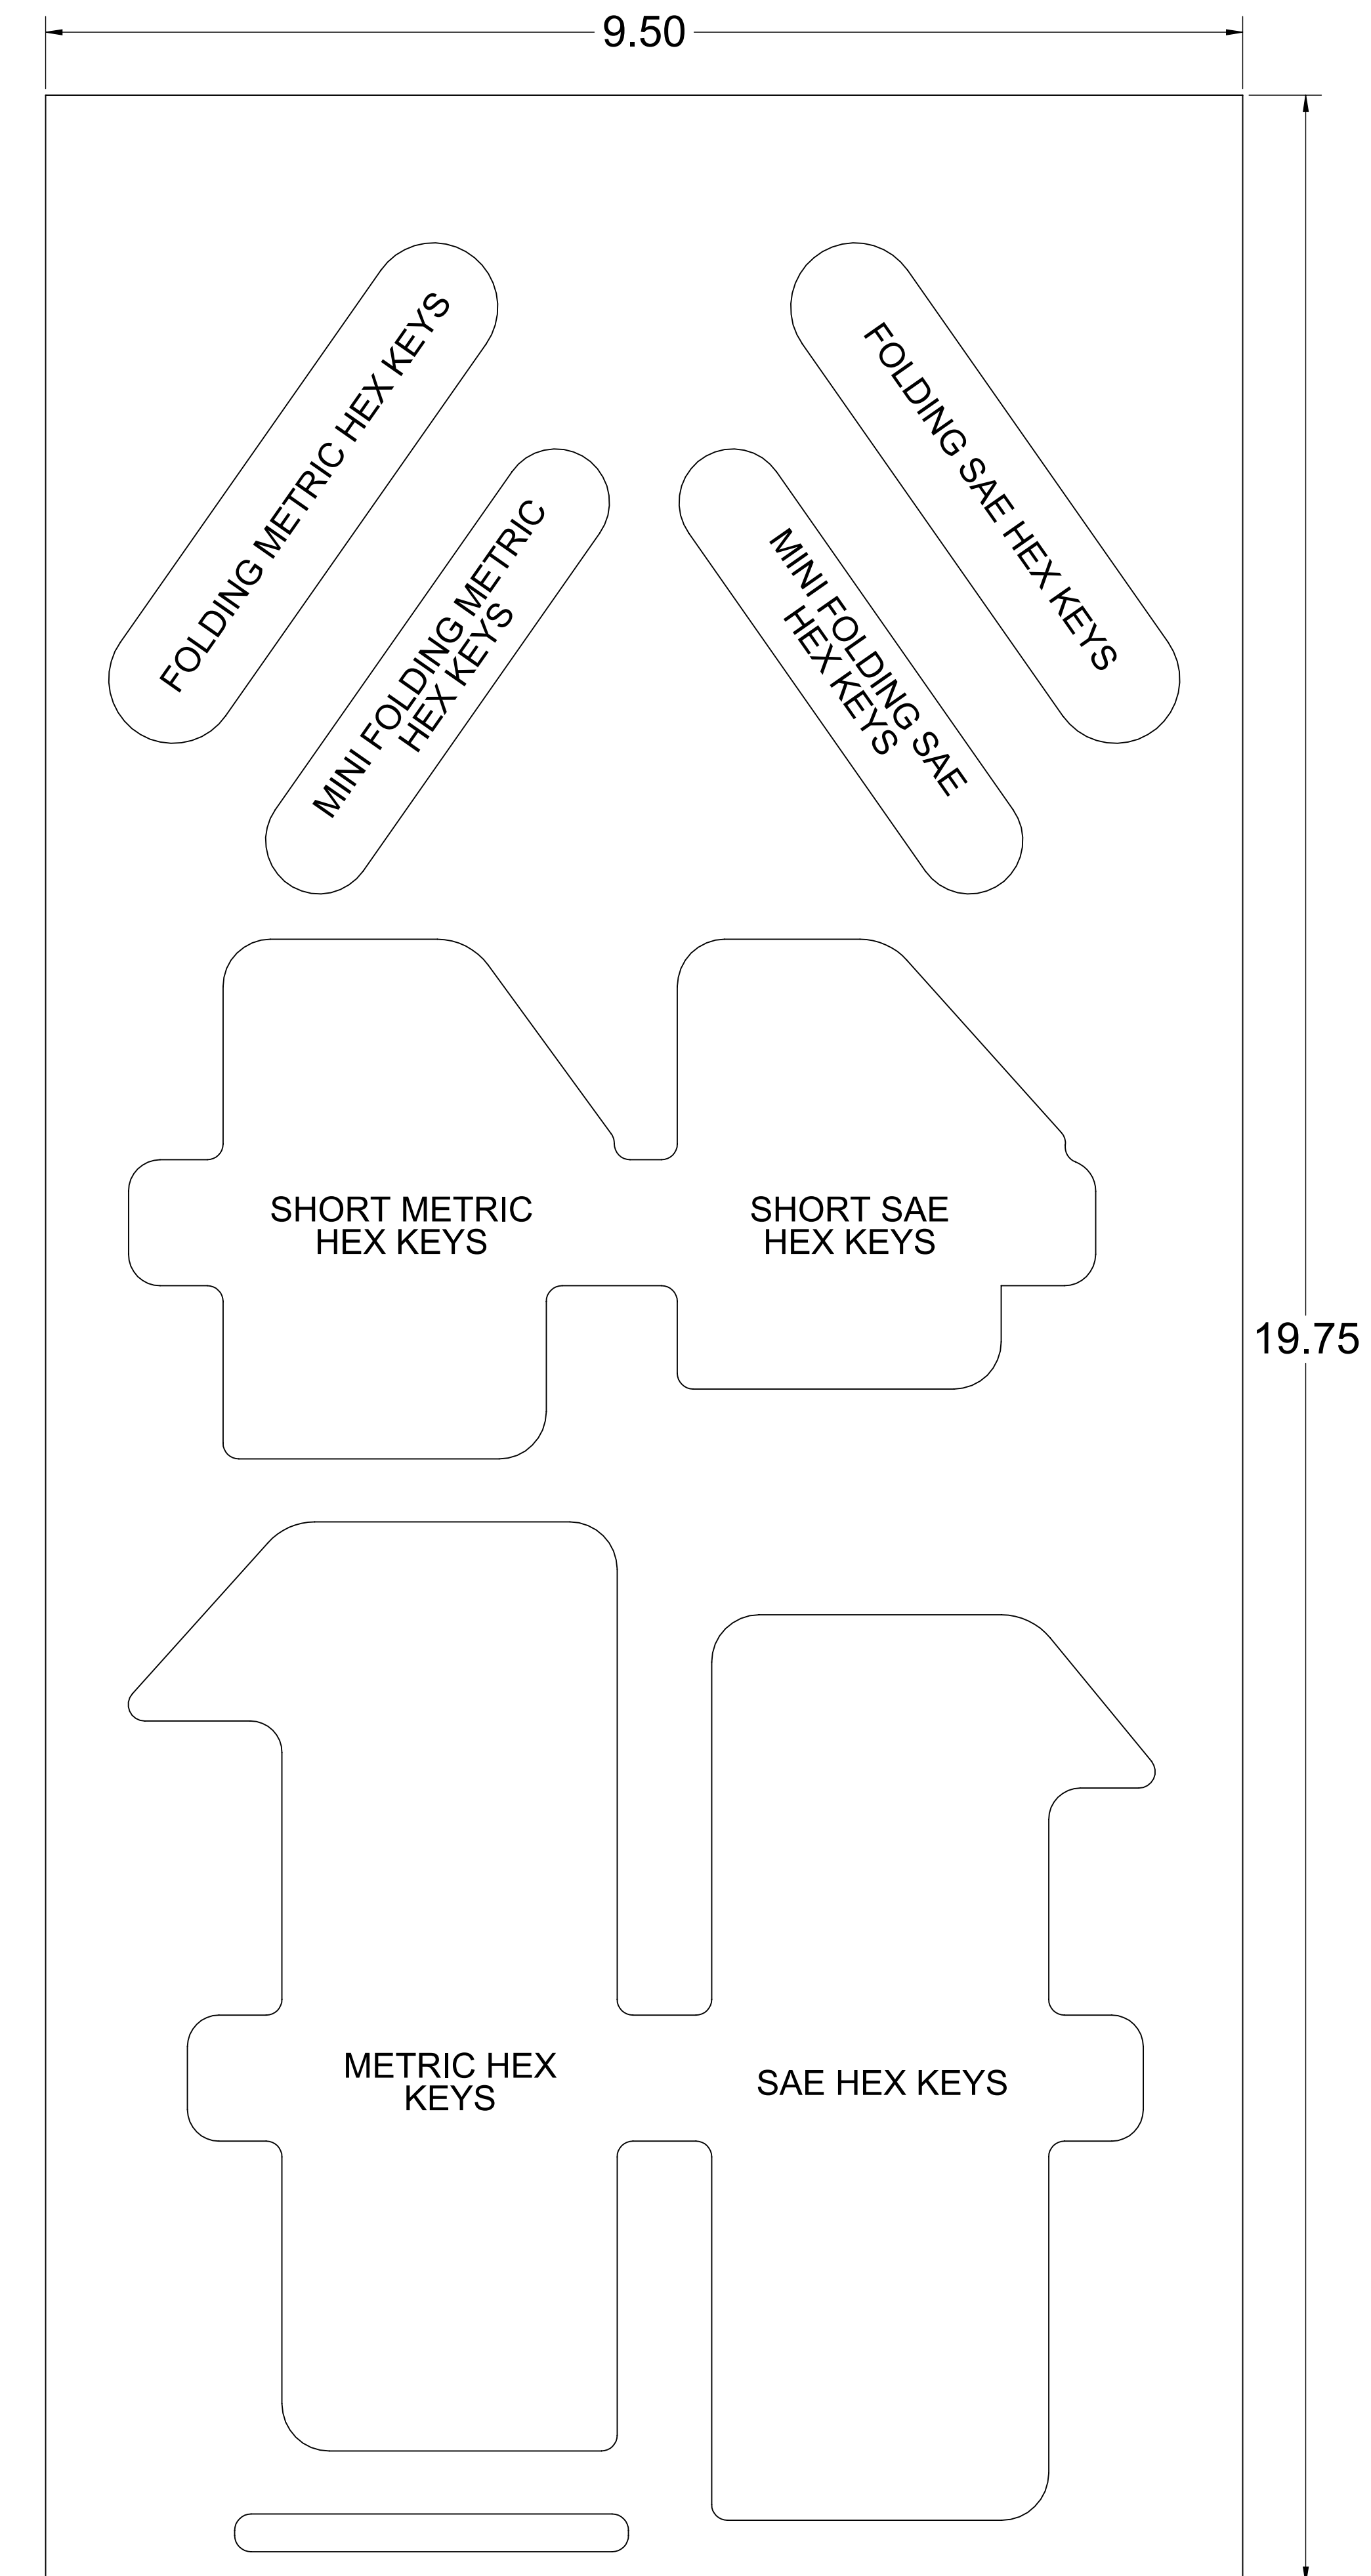

PRINTING INSTRUCTIONS

We recommend printing at full-scale to check the fit with your tools before ordering.

Option 1: Print this page full-scale on a large-format printer (D-Size, 34 inches X 22 inches).

Option 2: Print page 2 - 7 on 8-1/2 X 11 inch paper and assemble.

Thank You!