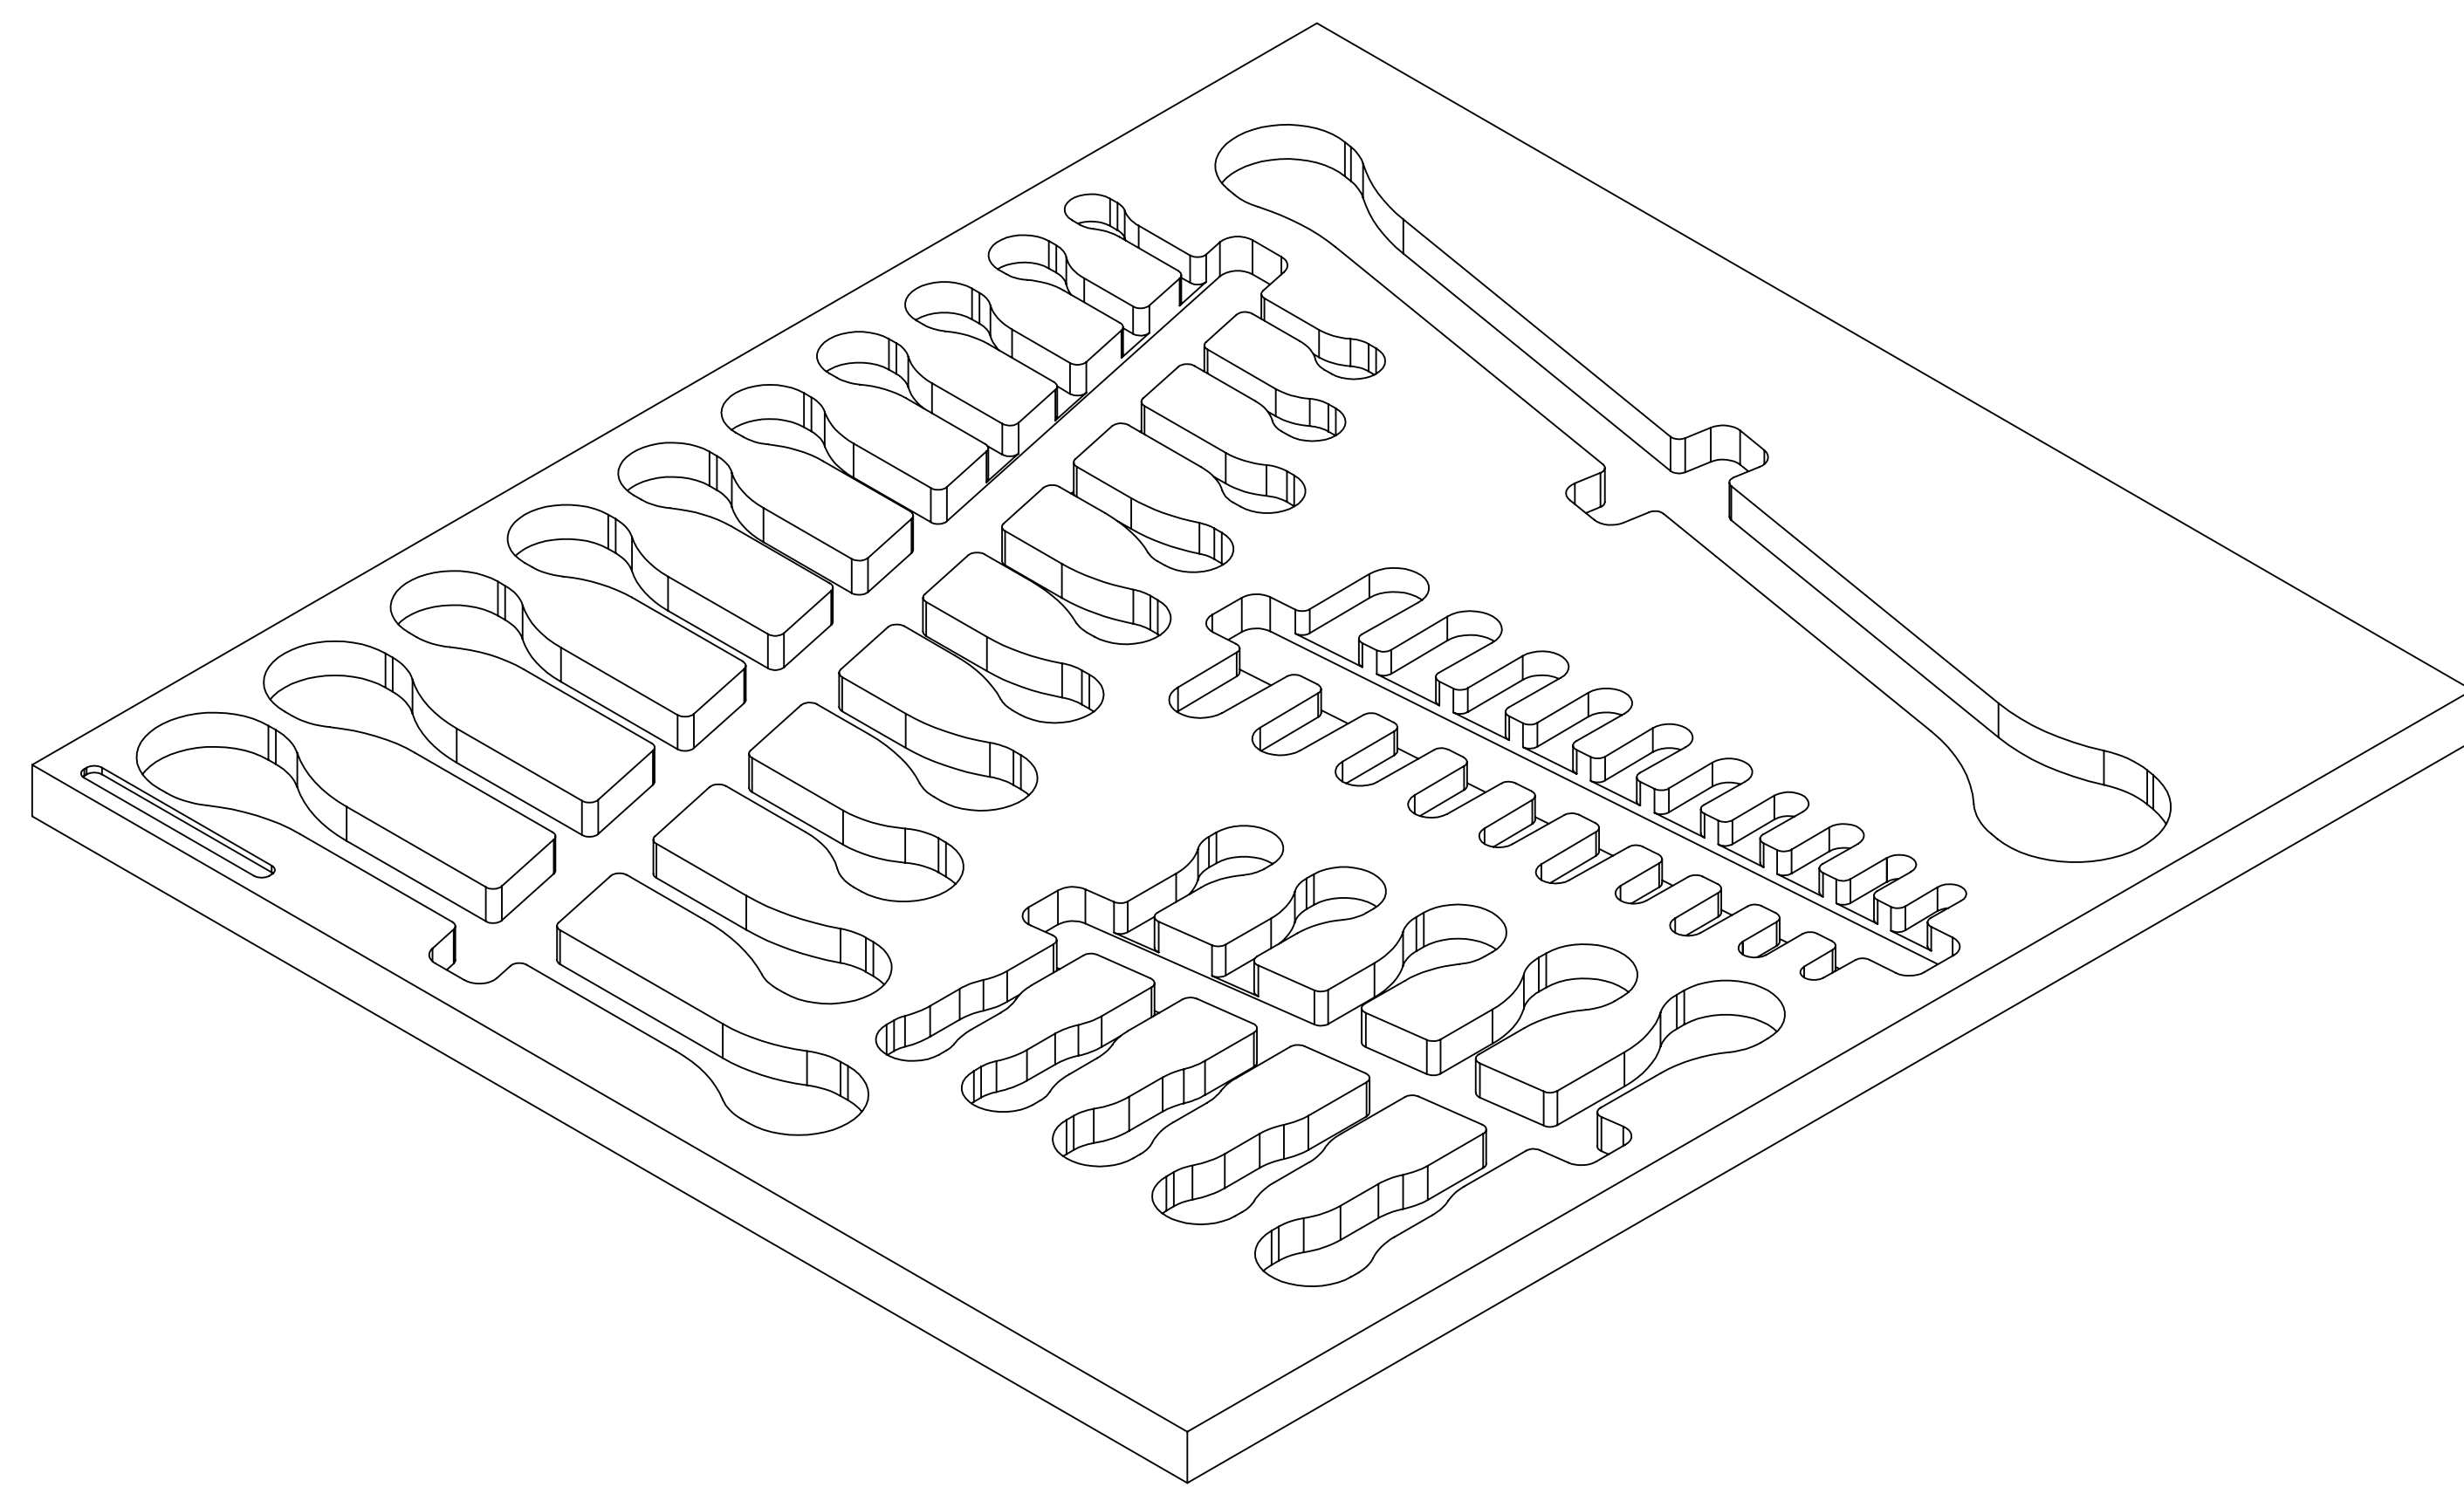

PART NUMBER
F-04702-R

PART NUMBER

21.69

← 1.00 IN →

PAGE KEY

X									

↑ 1.00 IN ↓

Print on Letter at 100%