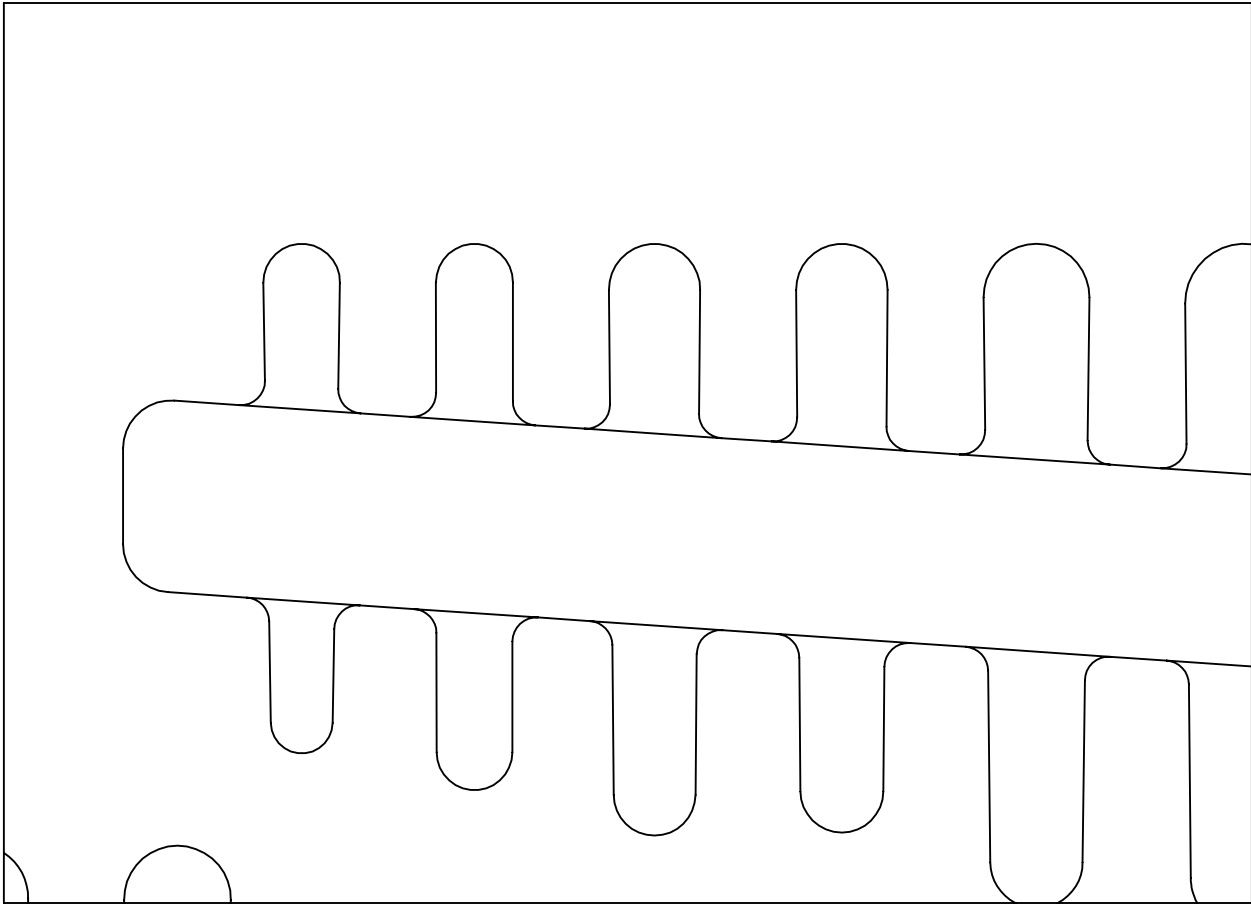

1.00 IN

PAGE KEY

X									

1.00
IN

DATE CREATED
06 APR 2022

PART NUMBER
F-04673-R

Print on Letter at 100%