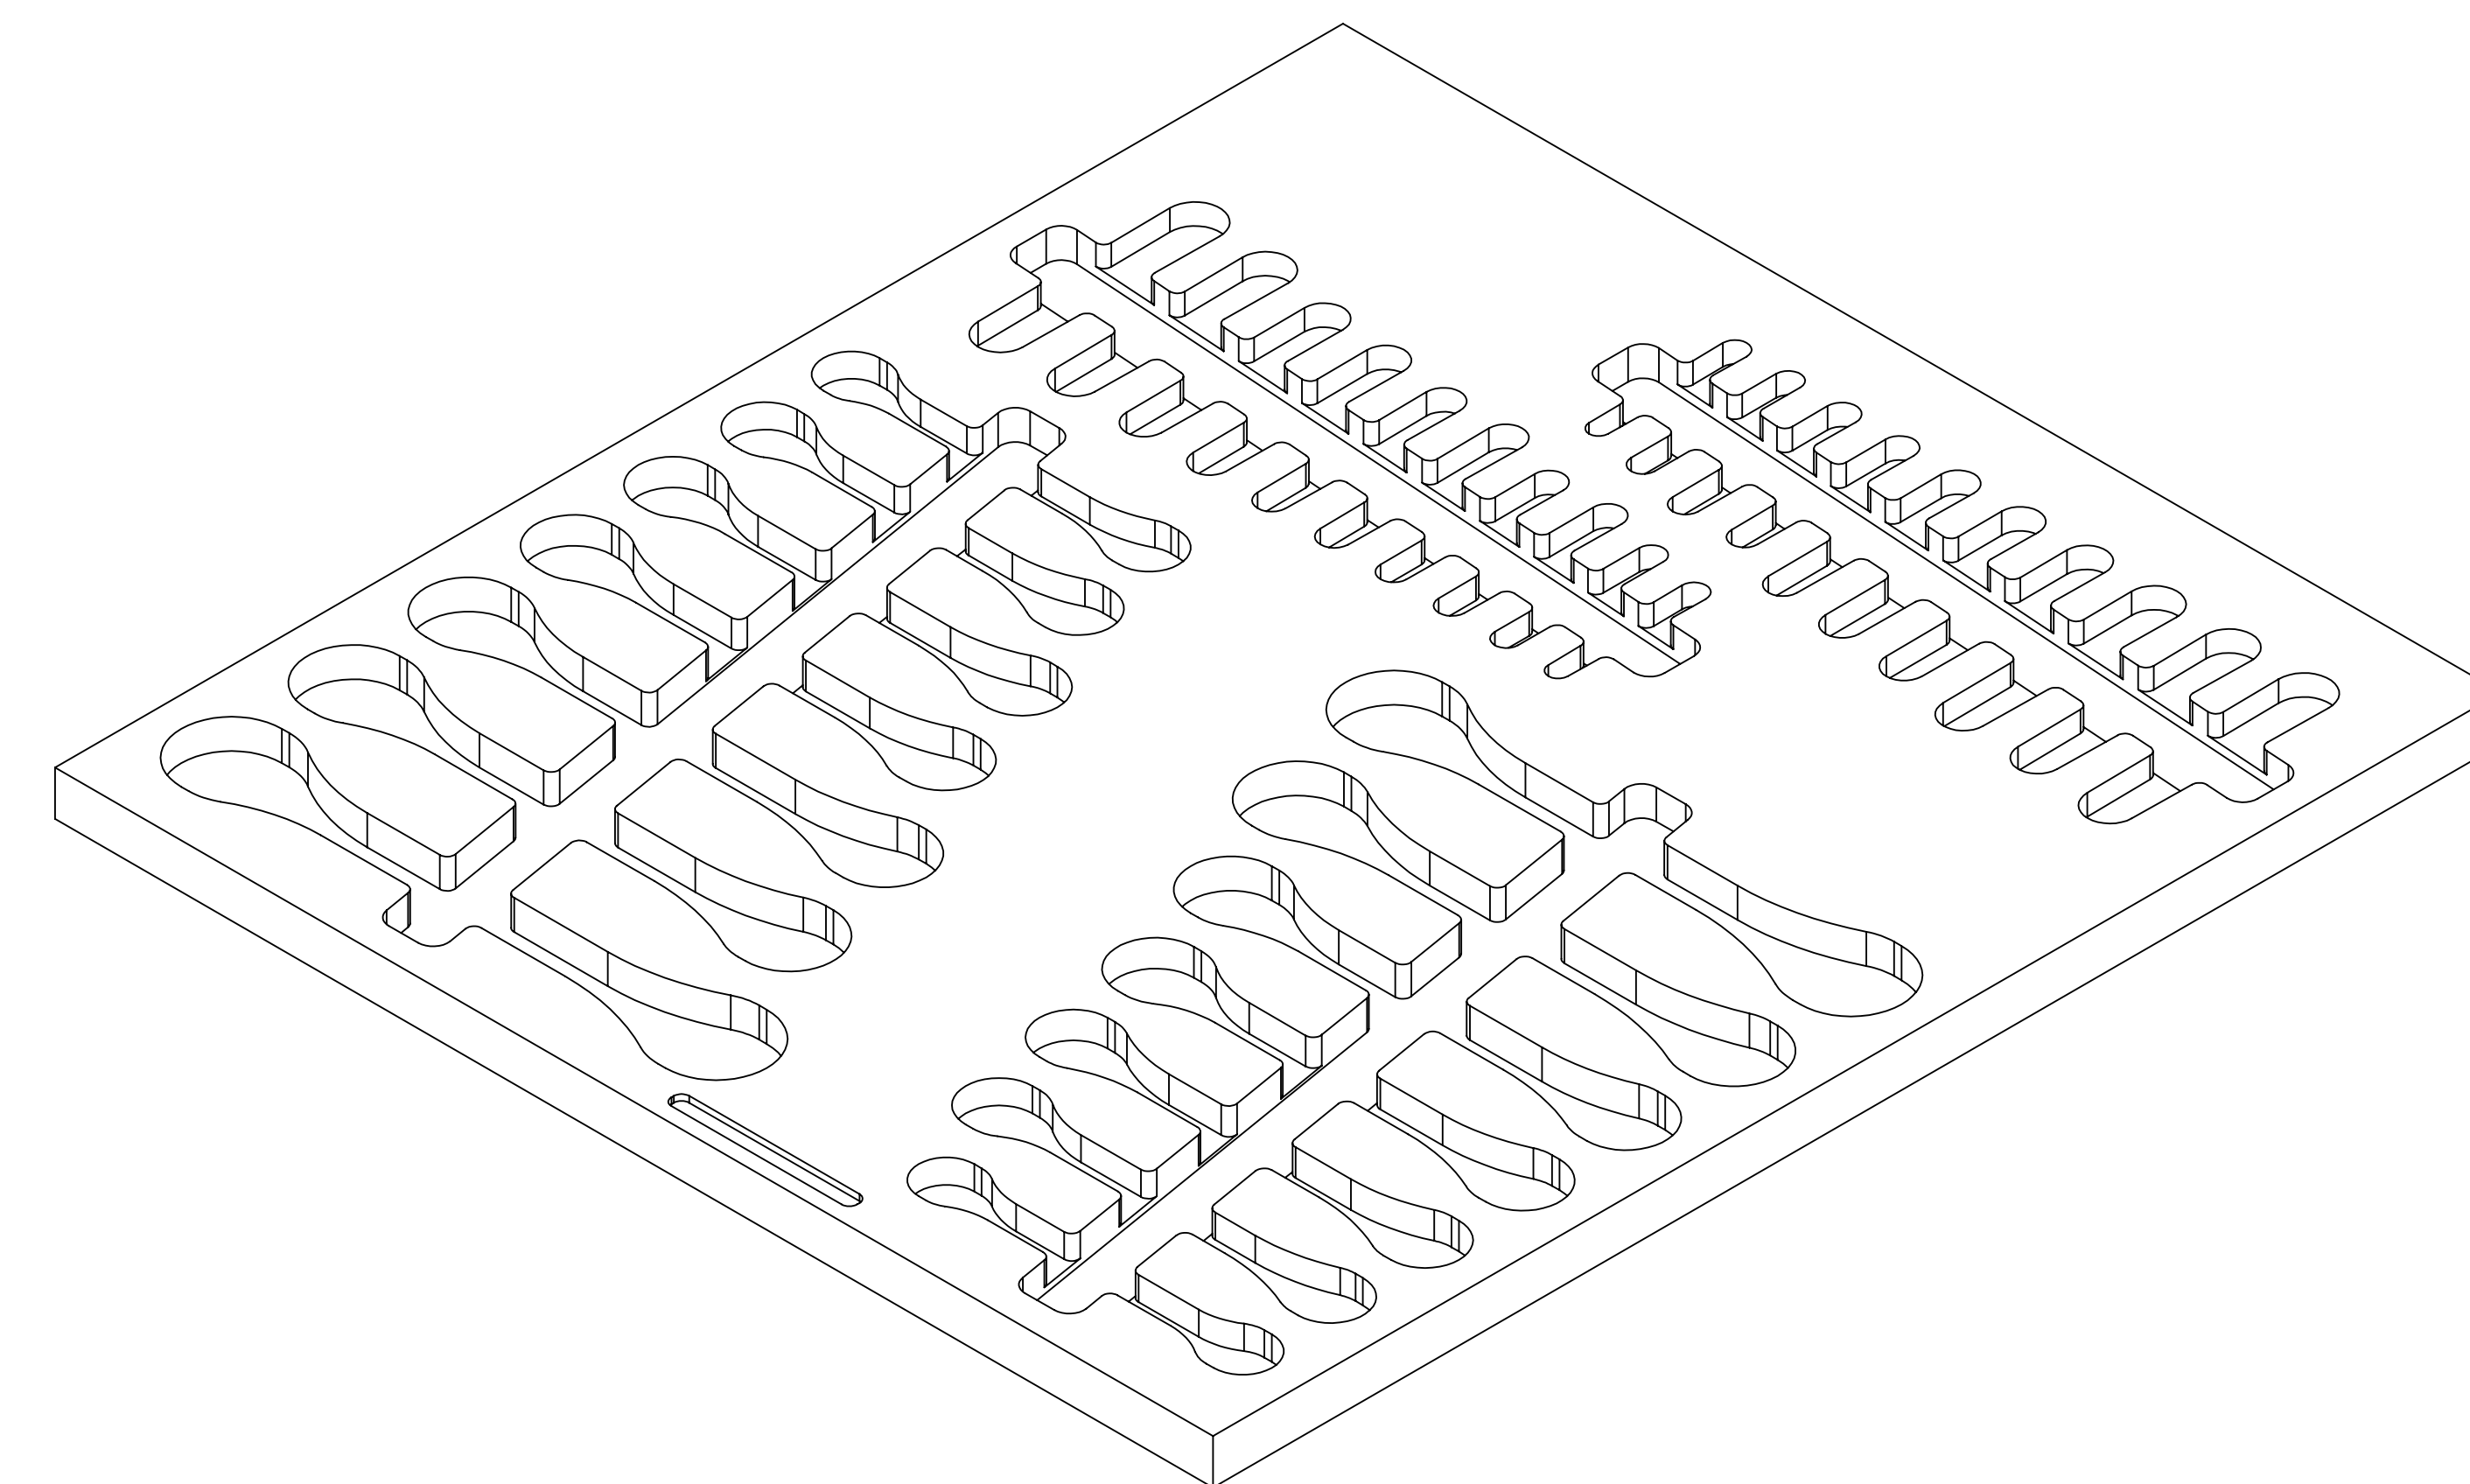

5.00
IN

5.00
IN

F-04673-R

PART NUMBER

1.00 IN

PAGE KEY

1.00 IN

Print on Letter at 100%