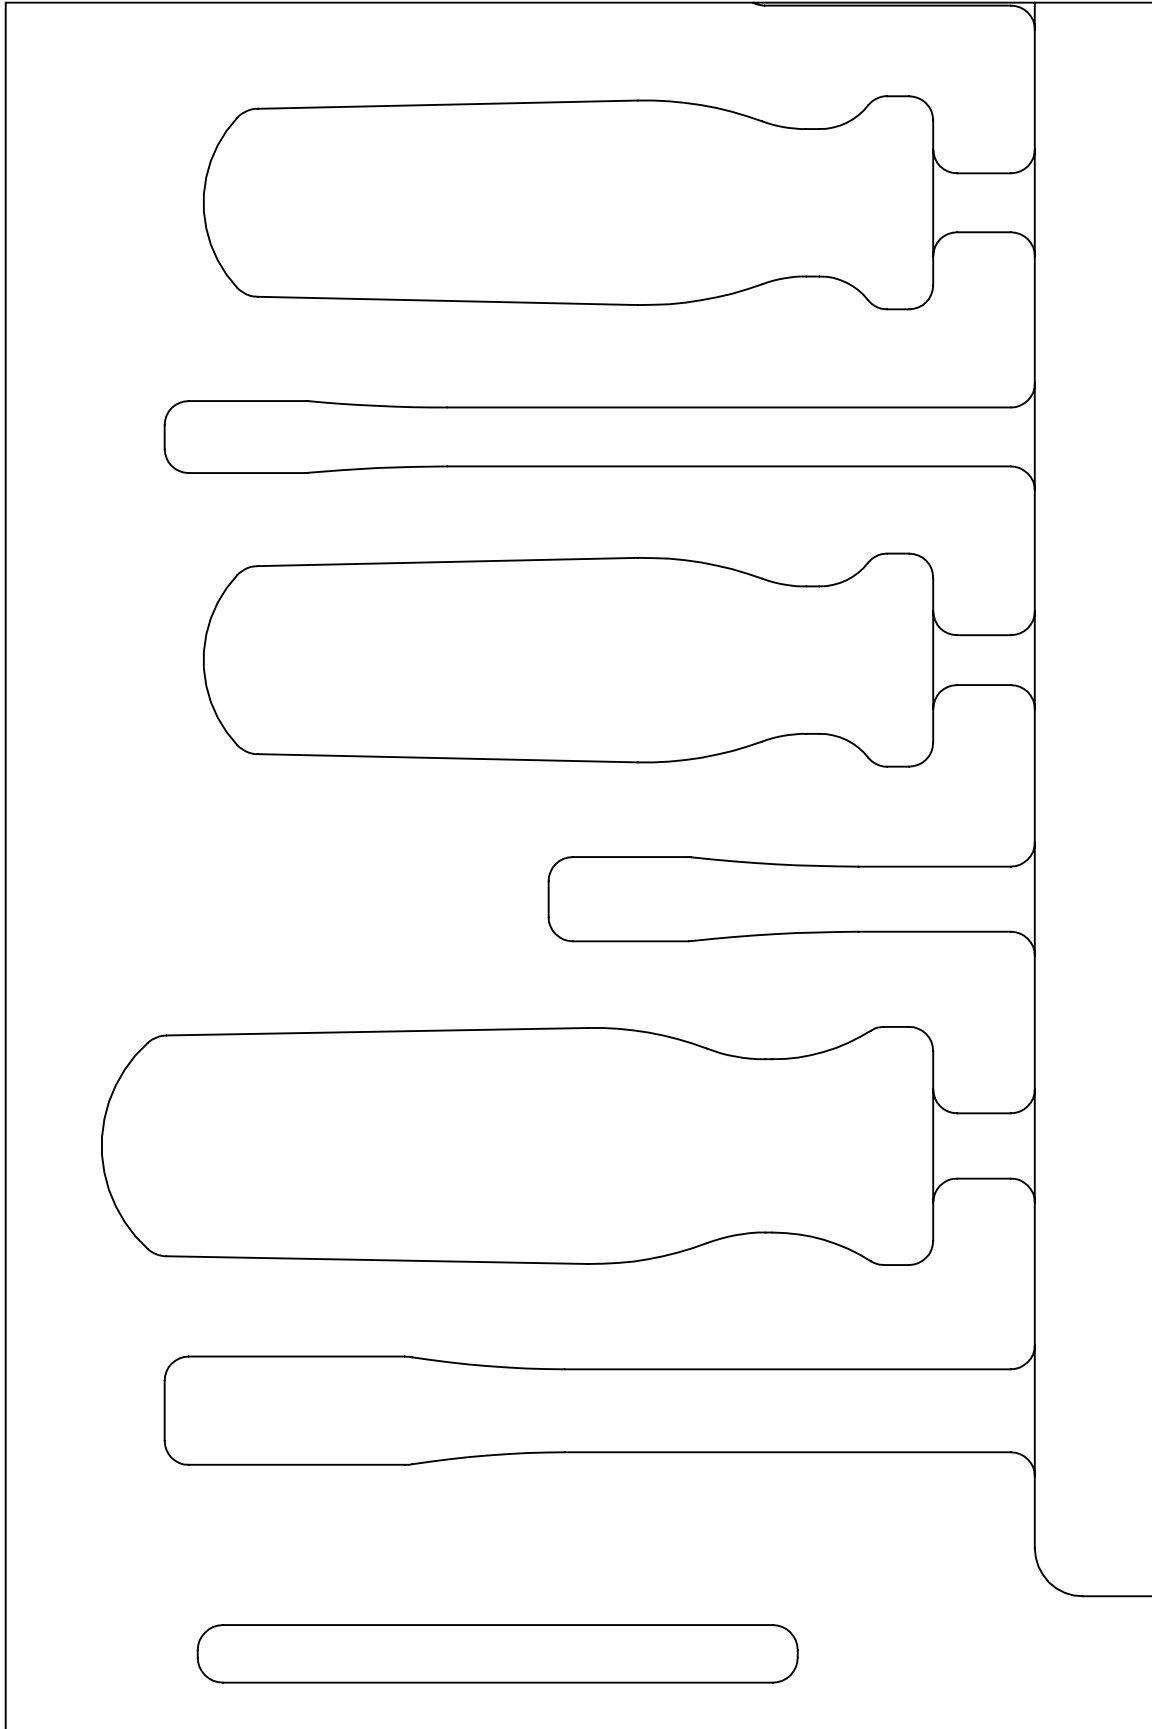

Option 2: Print page 2 - 13 on 8-1/2 X 11 inch paper and assemble.

Thank You!

THE INFORMATION CONTAINED ON THIS DRAWING IS THE SOLE PROPERTY OF FOAMFIT TOOLS AND MAY NOT BE USED WITHOUT PERMISSION. Copyright 2022 FoamFit Tools

PART NUMBER **F-04645-R**

Print on Letter at 100%

1.00
IN

1.00 IN

PAGE KEY

X									
---	--	--	--	--	--	--	--	--	--

DATE CREATED

22 MAR 2022