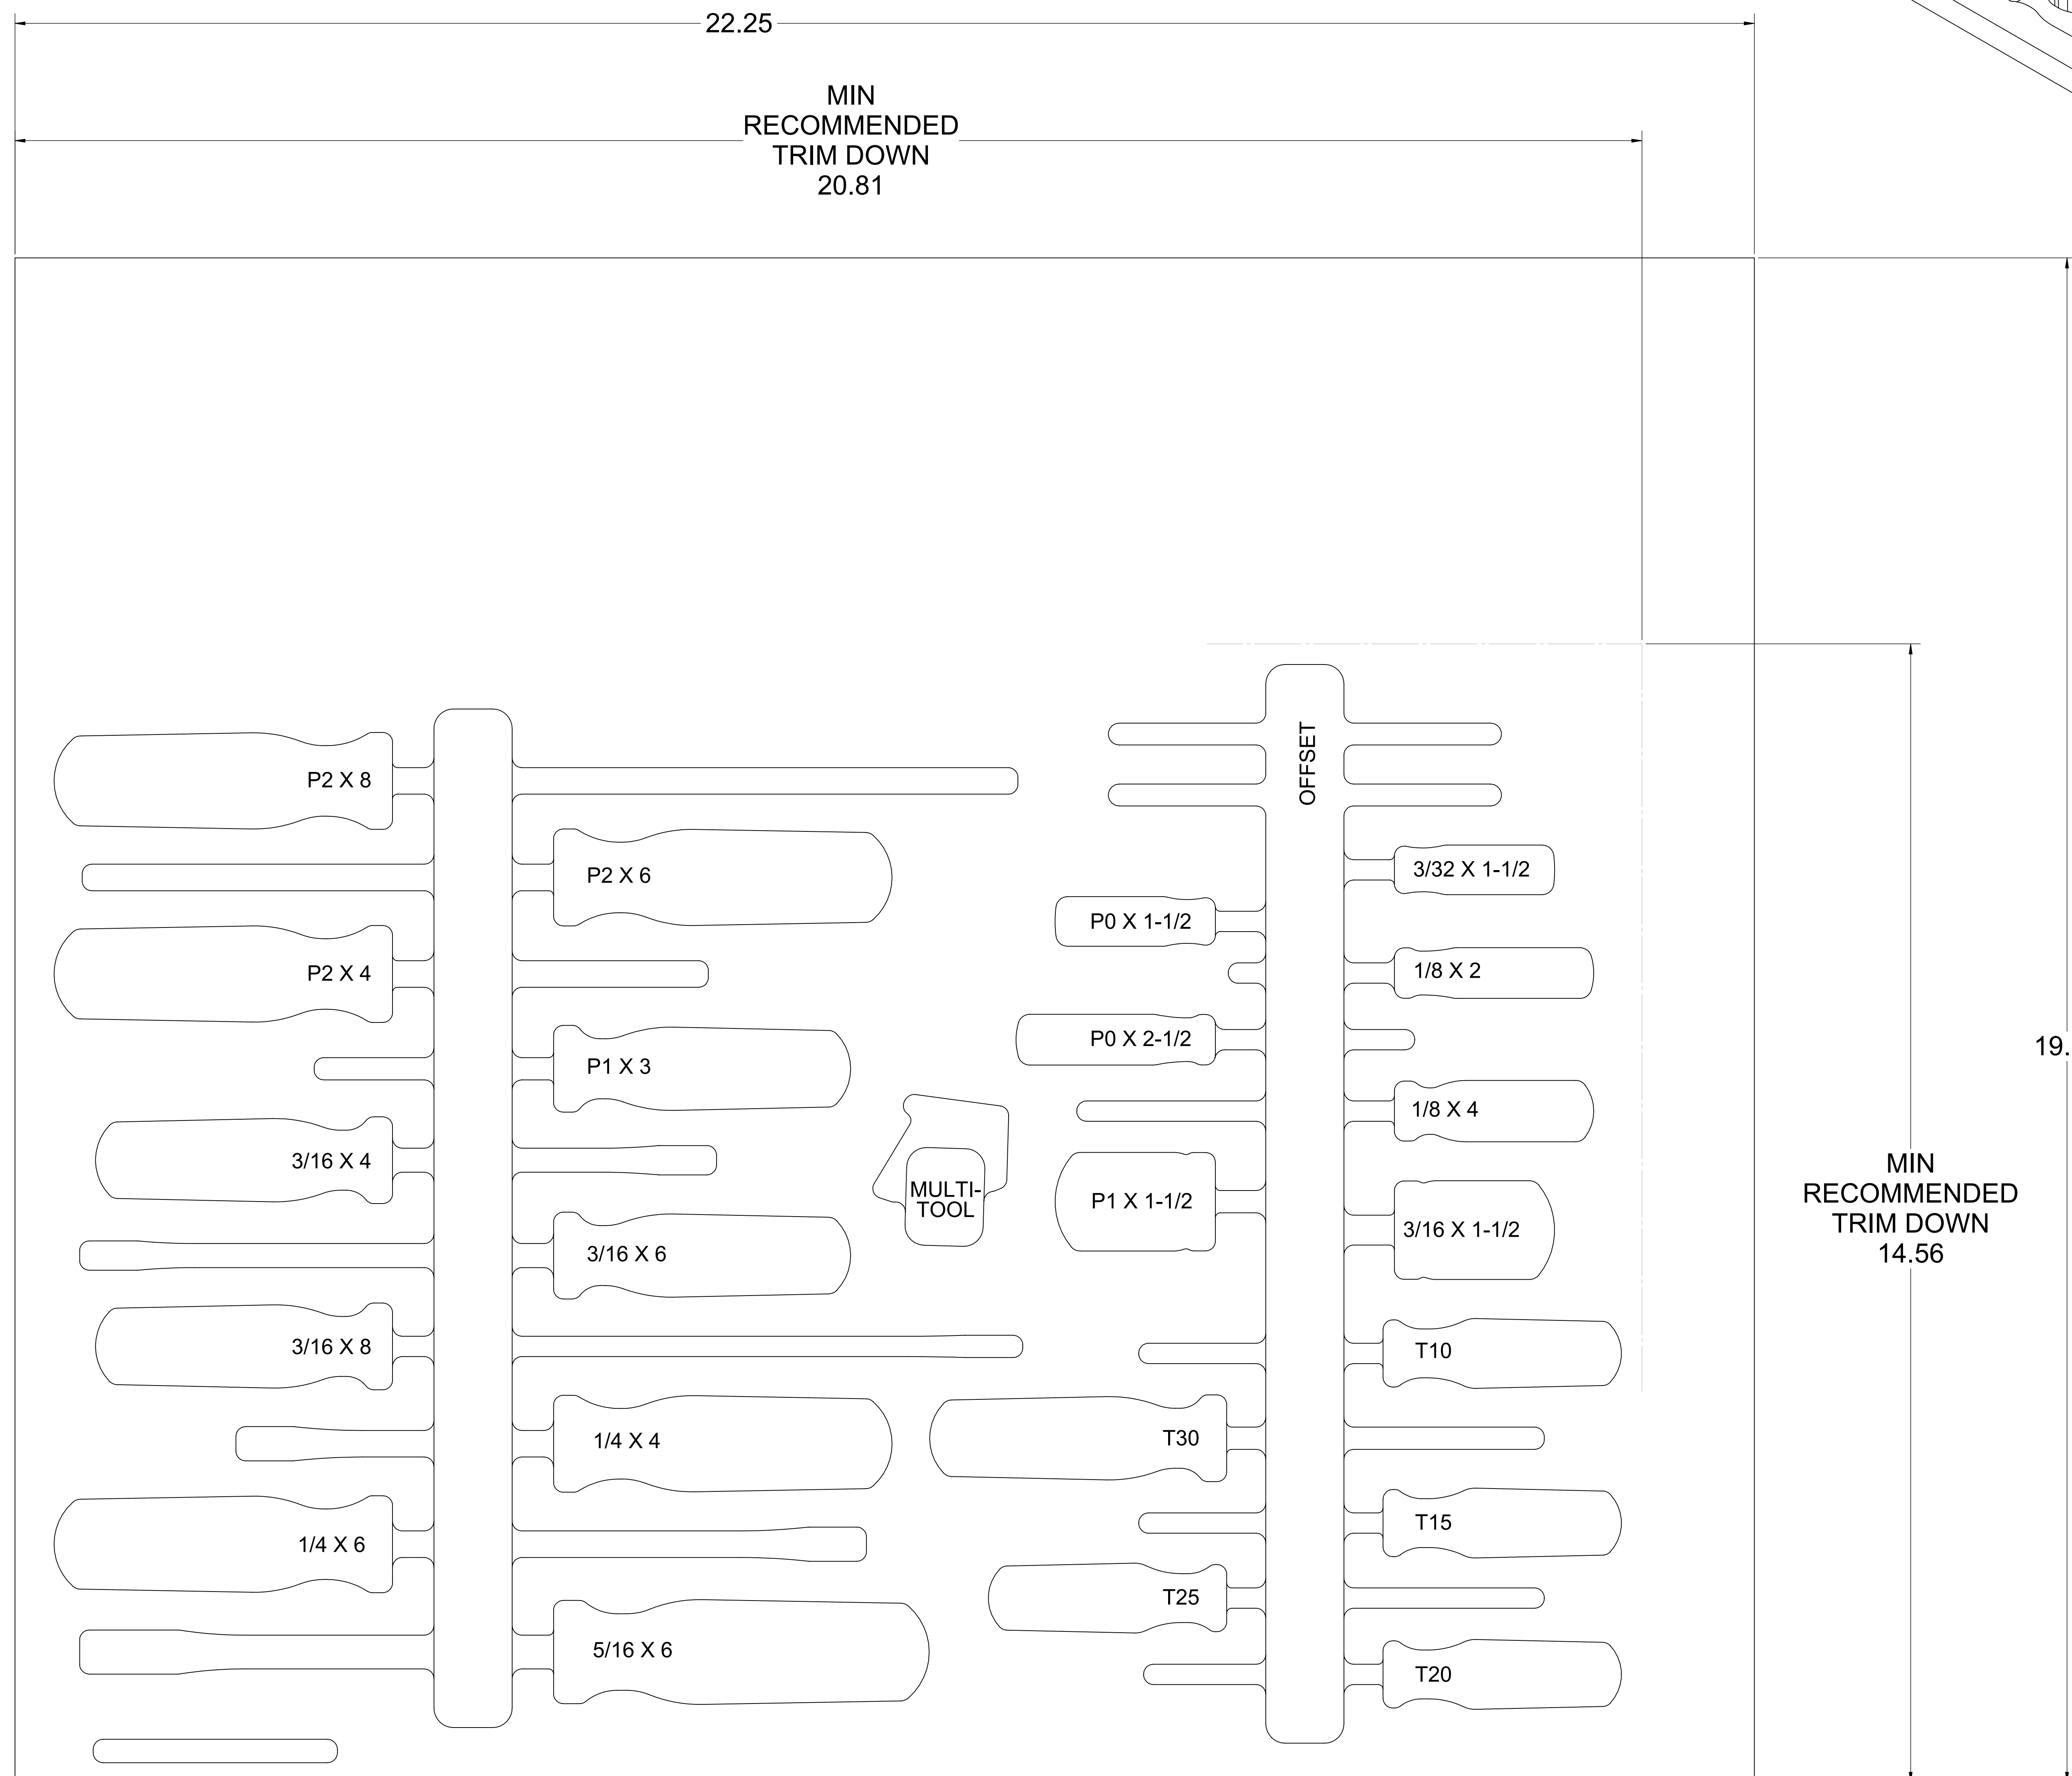

PRINTING INSTRUCTIONS

We recommend printing at full-scale to check the fit with your tools before ordering.

Option 1: Print this page full-scale on a large-format printer (E-Size, 44 inches X 34 inches).

PART NUMBER **F-04645-R**

Print on Letter at 100%

1.00
IN

1.00 IN

PAGE KEY

X									
---	--	--	--	--	--	--	--	--	--

DATE CREATED

22 MAR 2022

PART NUMBER

F-04645-R

Print on Letter at 100%

1.00
IN

1.00 IN

PAGE KEY

DATE CREATED

22 MAR 2022