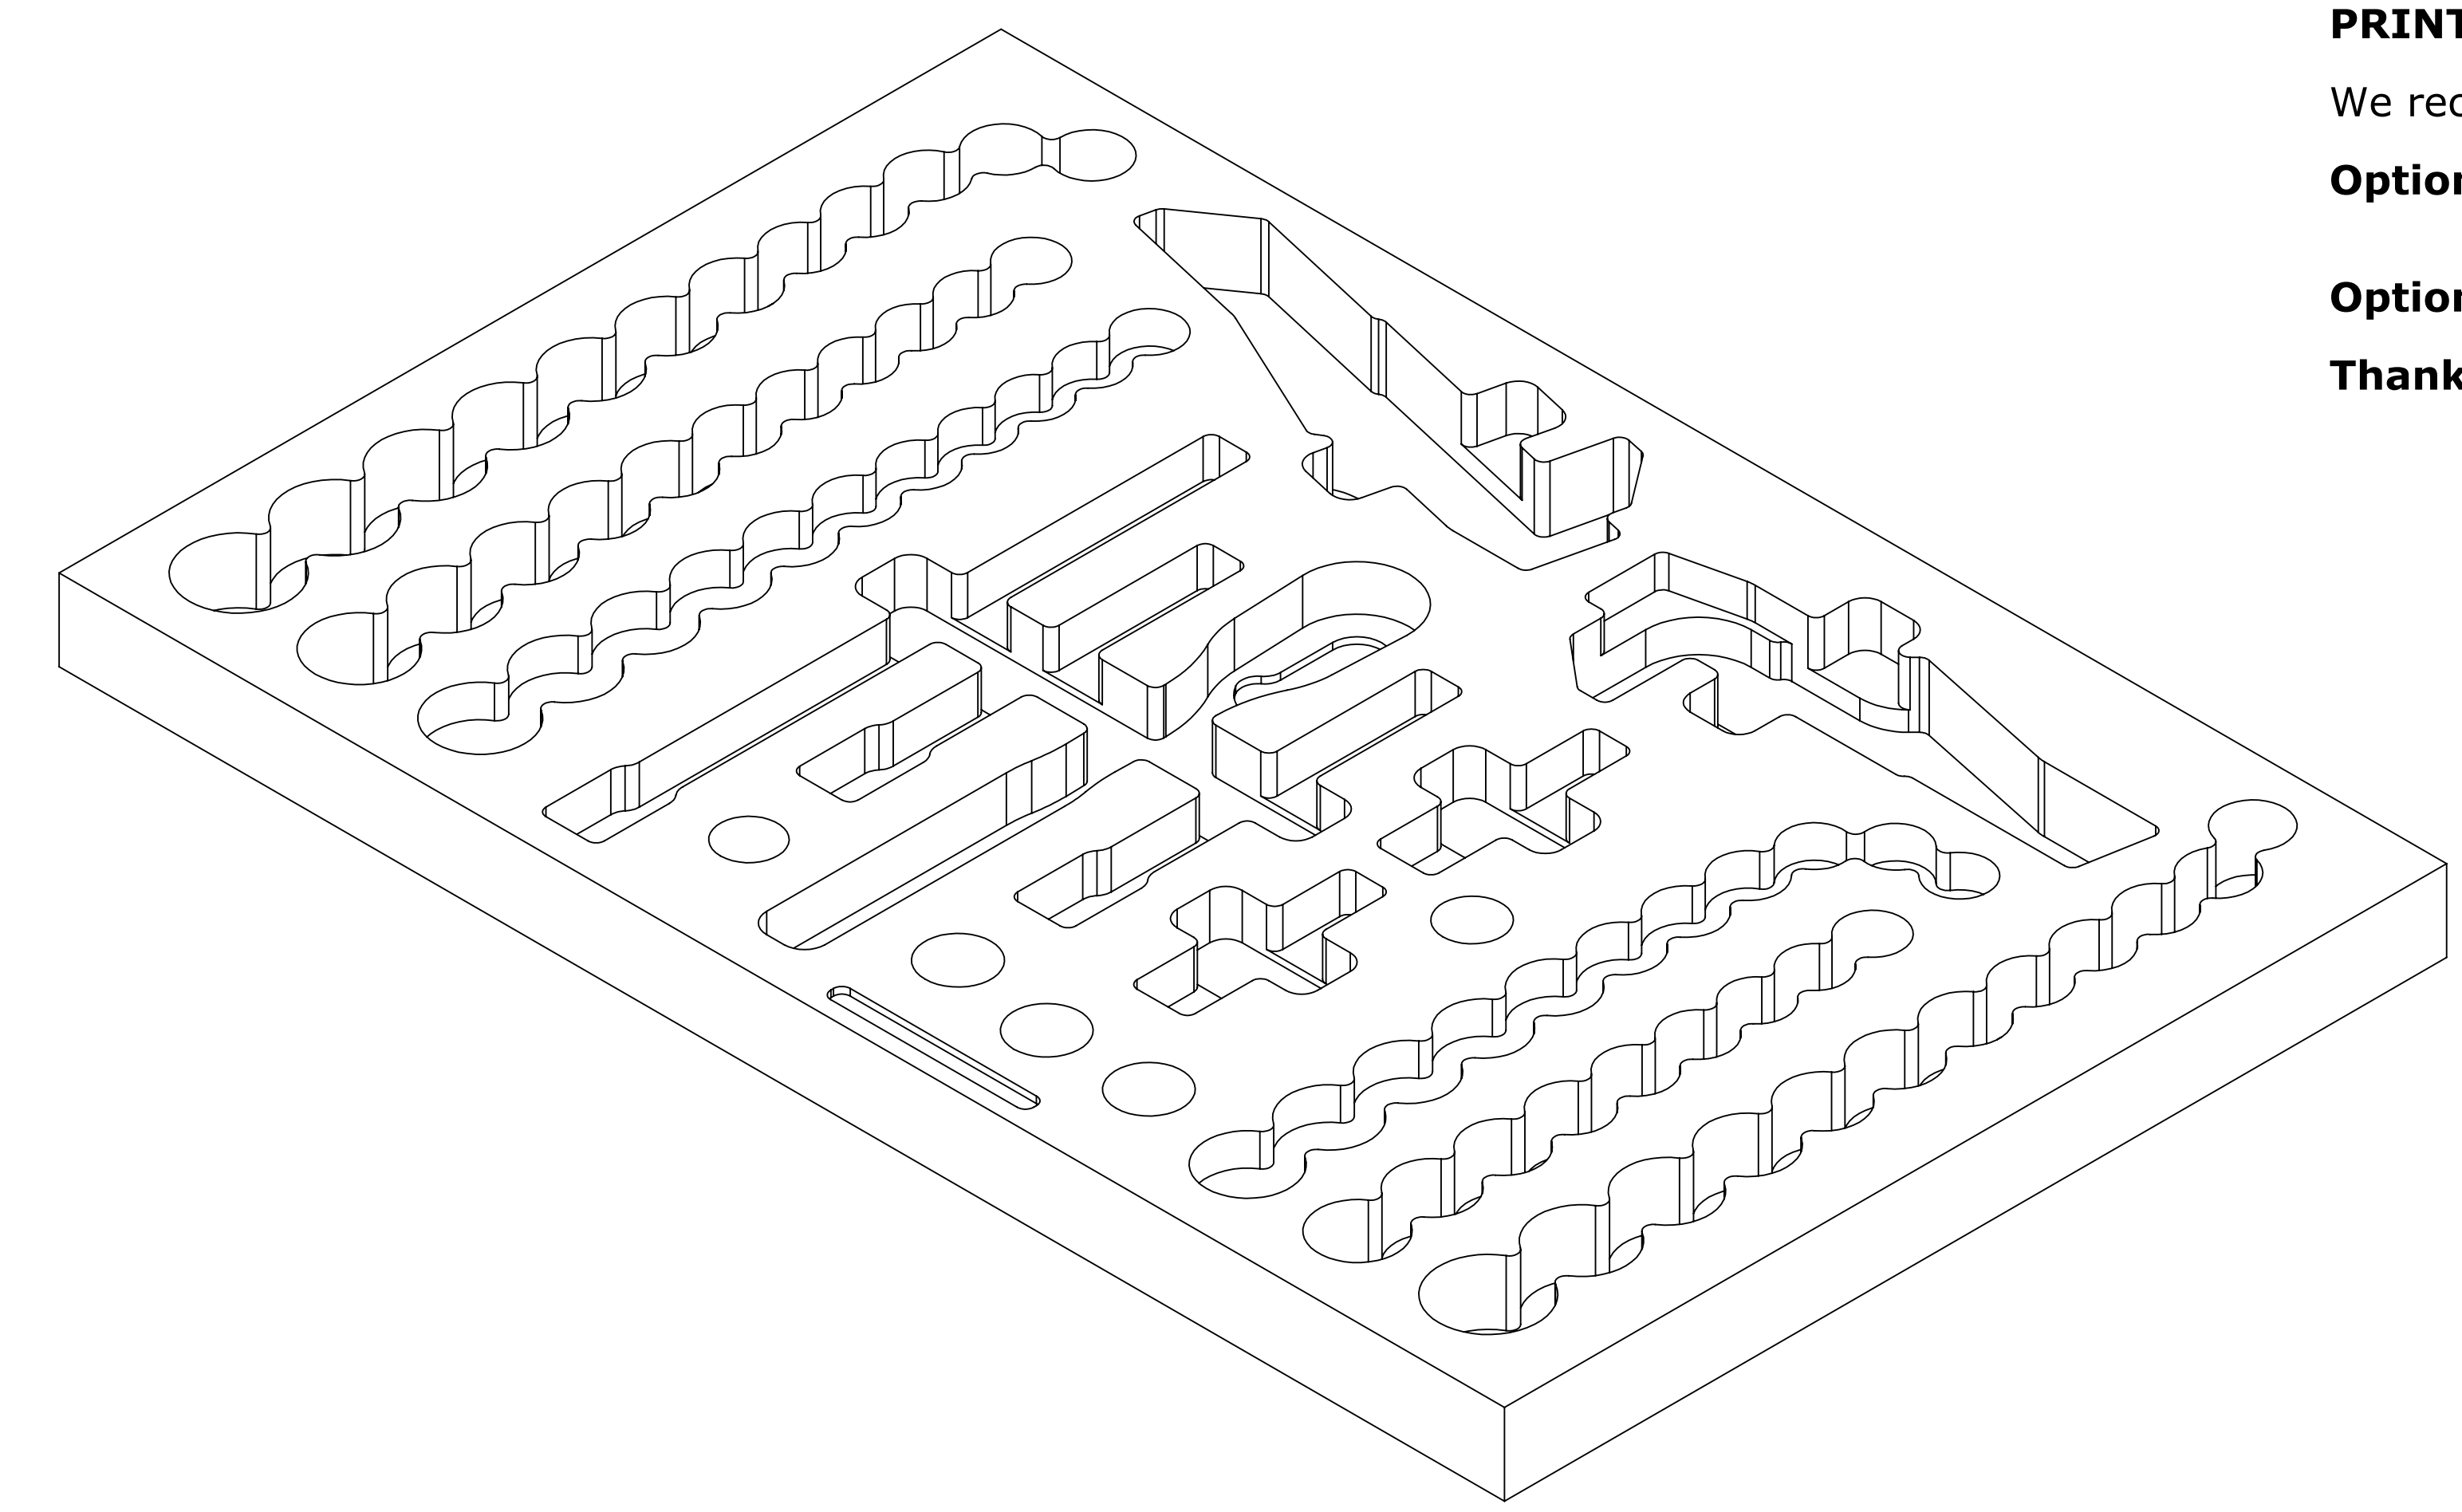

PRINTING INSTRUCTIONS

We recommend printing at full-scale to check the fit with your tools before ordering.

Option 1: Print this page full-scale on a large-format printer (E-Size, 44 inches X 34 inches).

Option 2: Print page 2 - 9 on 8-1/2 X 11 inch paper and assemble.

Thank You!

PART NUMBER **F-04099-T**

Print on Letter at 100%

1.00
IN

1.00 IN

PAGE KEY

| | | | | | |
|---|--|--|--|--|--|
| | | | | | |
| X | | | | | |

DATE CREATED

12 MAY 2021

PART NUMBER

F-04099-T

Print on Letter at 100%

1.00
IN

1.00 IN

PAGE KEY