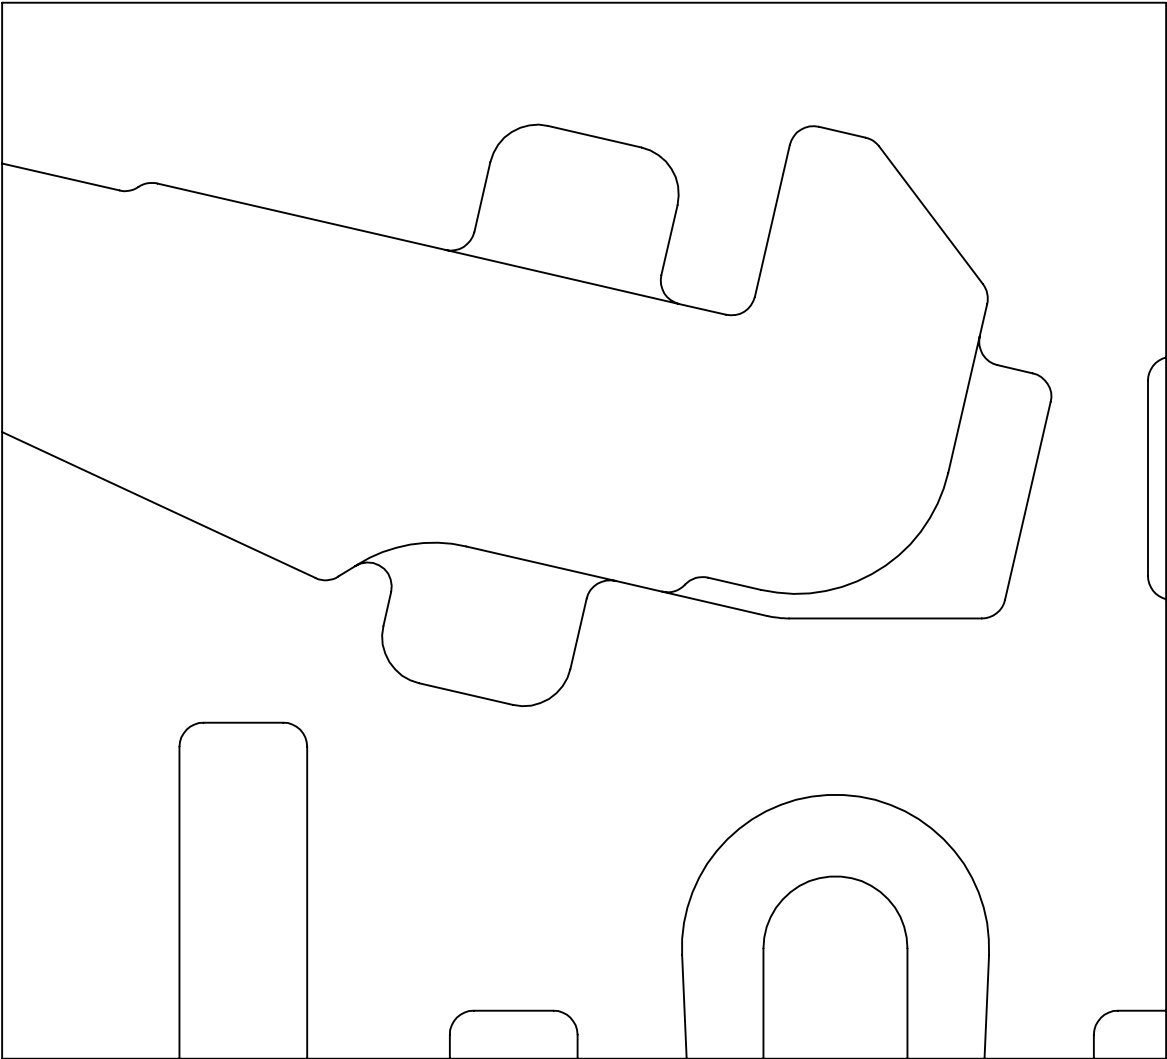

Print on Letter at 100%

DATE CREATED
12 MAY 2021

PART NUMBER
F-04099-T

← 1.00 IN →

PAGE KEY

↑
1.00
IN
↓

Print on Letter at 100%

DATE CREATED