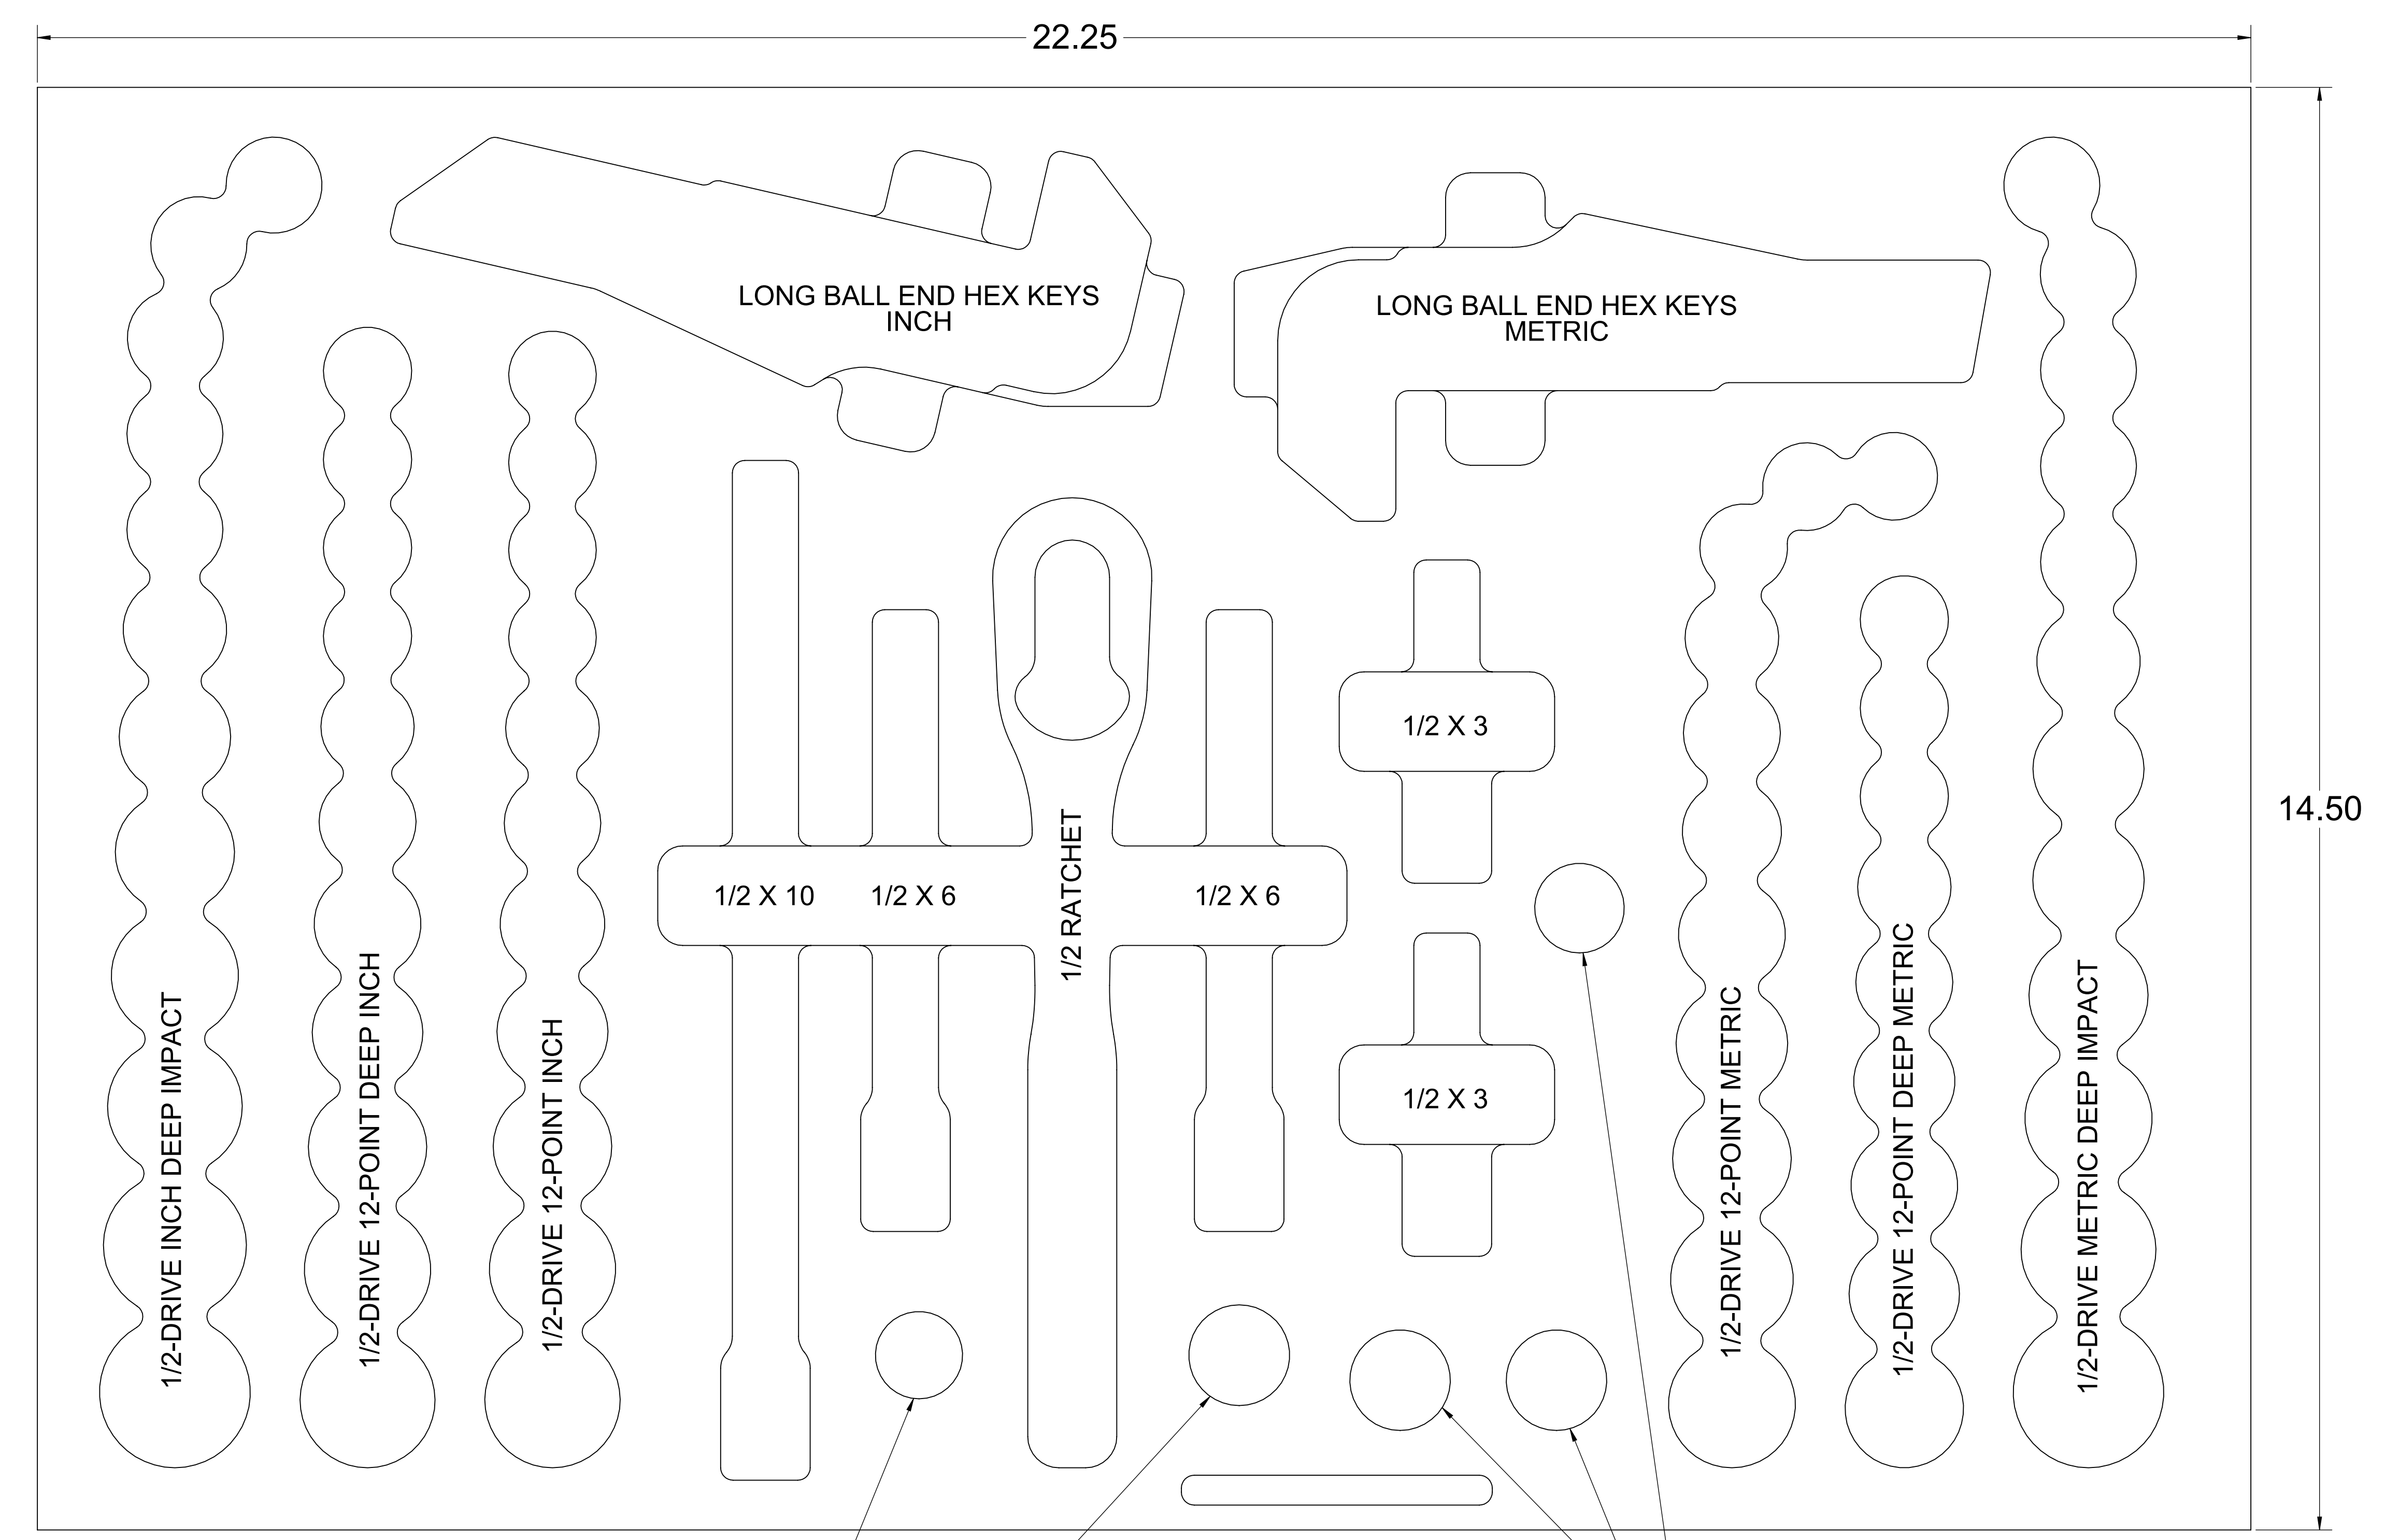

Option 2: Print page 2 - 9 on 8-1/2 X 11 inch paper and assemble.

Thank You!

PART NUMBER **F-04099-T**

Print on Letter at 100%

1.00
IN

1.00 IN

PAGE KEY

| | | | | | |
|---|--|--|--|--|--|
| | | | | | |
| X | | | | | |

DATE CREATED

12 MAY 2021

PART NUMBER

F-04099-T

Print on Letter at 100%

1.00
IN

1.00 IN

PAGE KEY