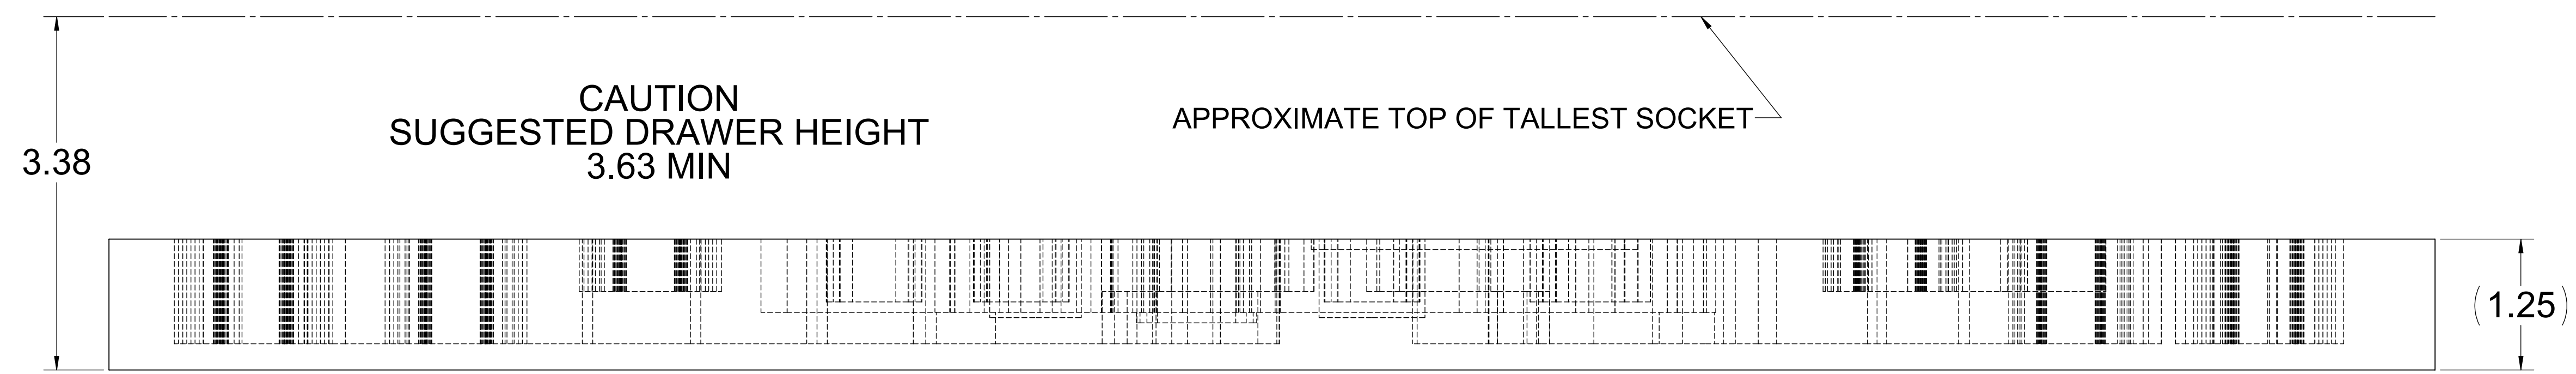

PRINTING INSTRUCTIONS

We recommend printing at full-scale to check the fit with your tools before ordering.

Option 1: Print this page full-scale on a large-format printer (E-Size, 44 inches X 34 inches).

Option 2: Print page 2 - 9 on 8-1/2 X 11 inch paper and assemble.

Thank You!

PART NUMBER **F-04099-T**

Print on Letter at 100%

1.00
IN

1.00 IN

PAGE KEY

| | | | | | |
|---|--|--|--|--|--|
| | | | | | |
| X | | | | | |

DATE CREATED

12 MAY 2021

PART NUMBER

F-04099-T

Print on Letter at 100%

1.00
IN

1.00 IN

PAGE KEY