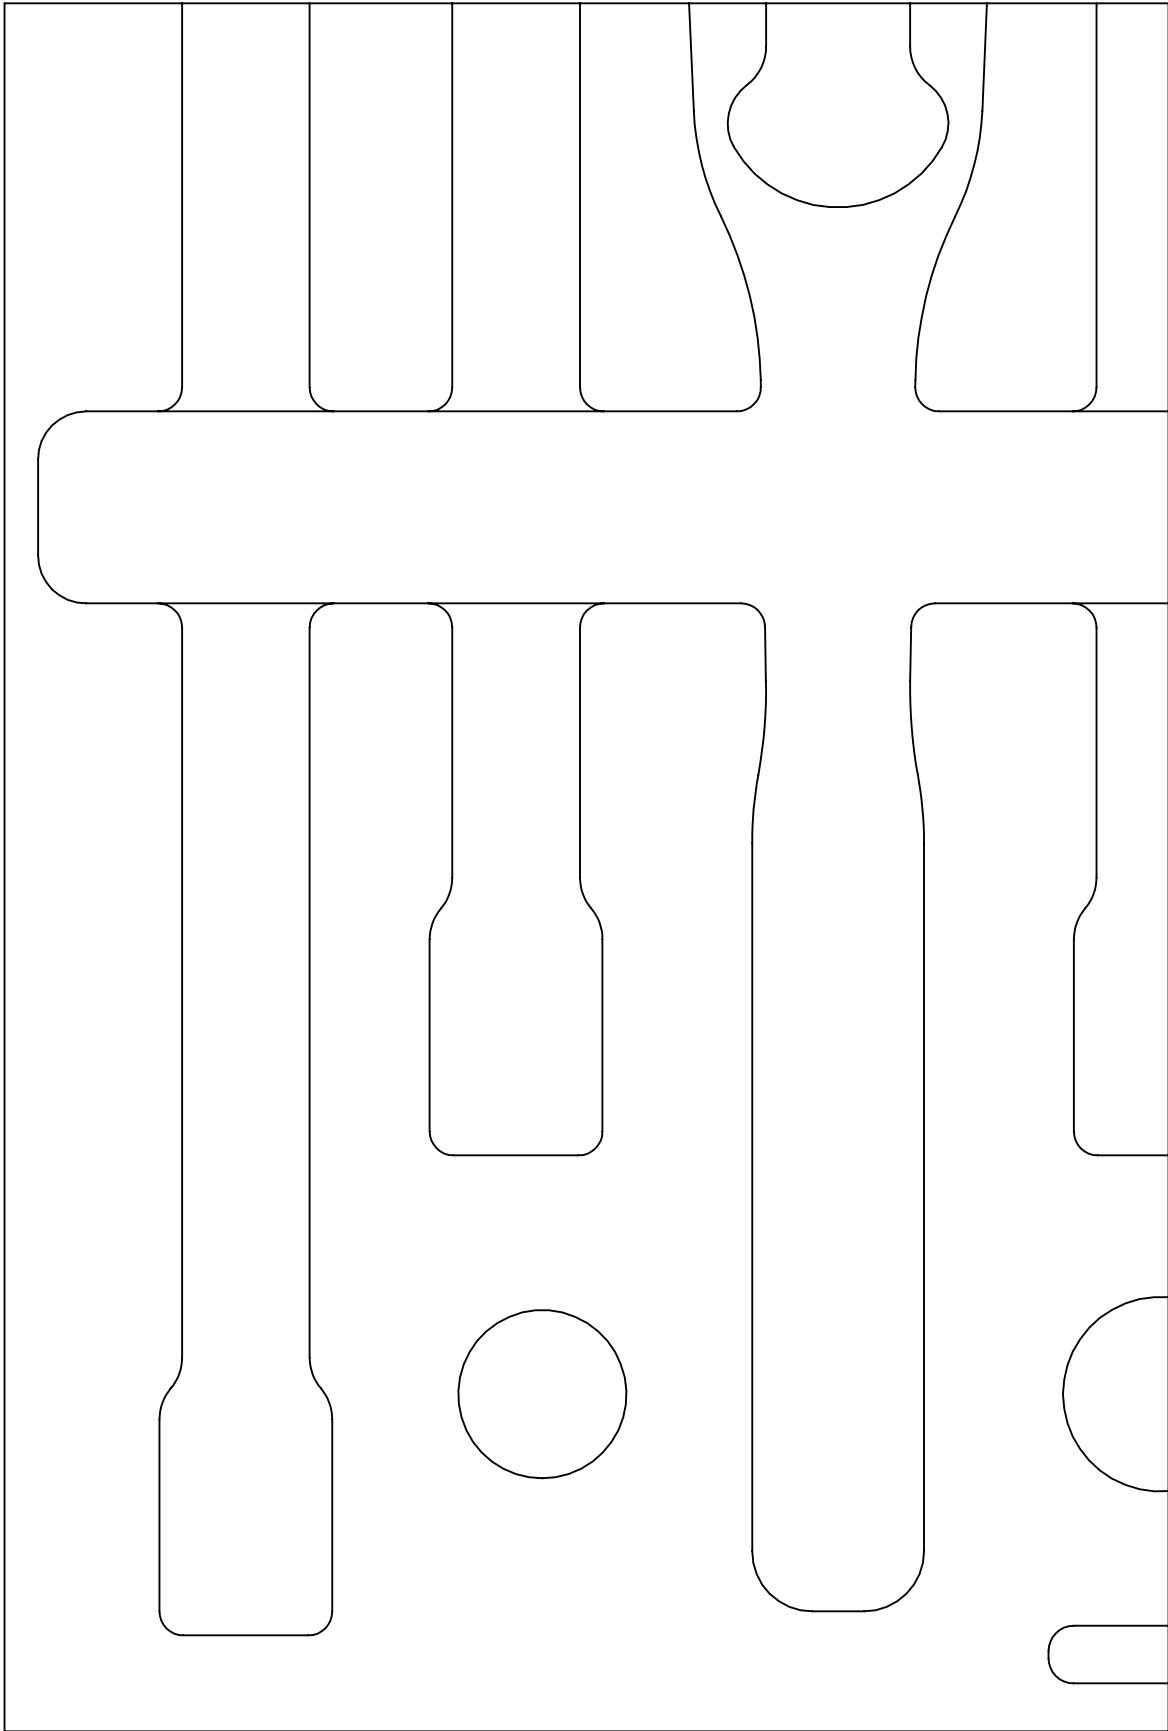

Option 2: Print page 2 - 9 on 8-1/2 X 11 inch paper and assemble.

Thank You!

PART NUMBER **F-04099-T**

Print on Letter at 100%

1.00
IN

1.00 IN

PAGE KEY

| | | | | | |
|---|--|--|--|--|--|
| | | | | | |
| X | | | | | |

DATE CREATED

12 MAY 2021

PART NUMBER

F-04099-T

Print on Letter at 100%

1.00
IN

1.00 IN

PAGE KEY