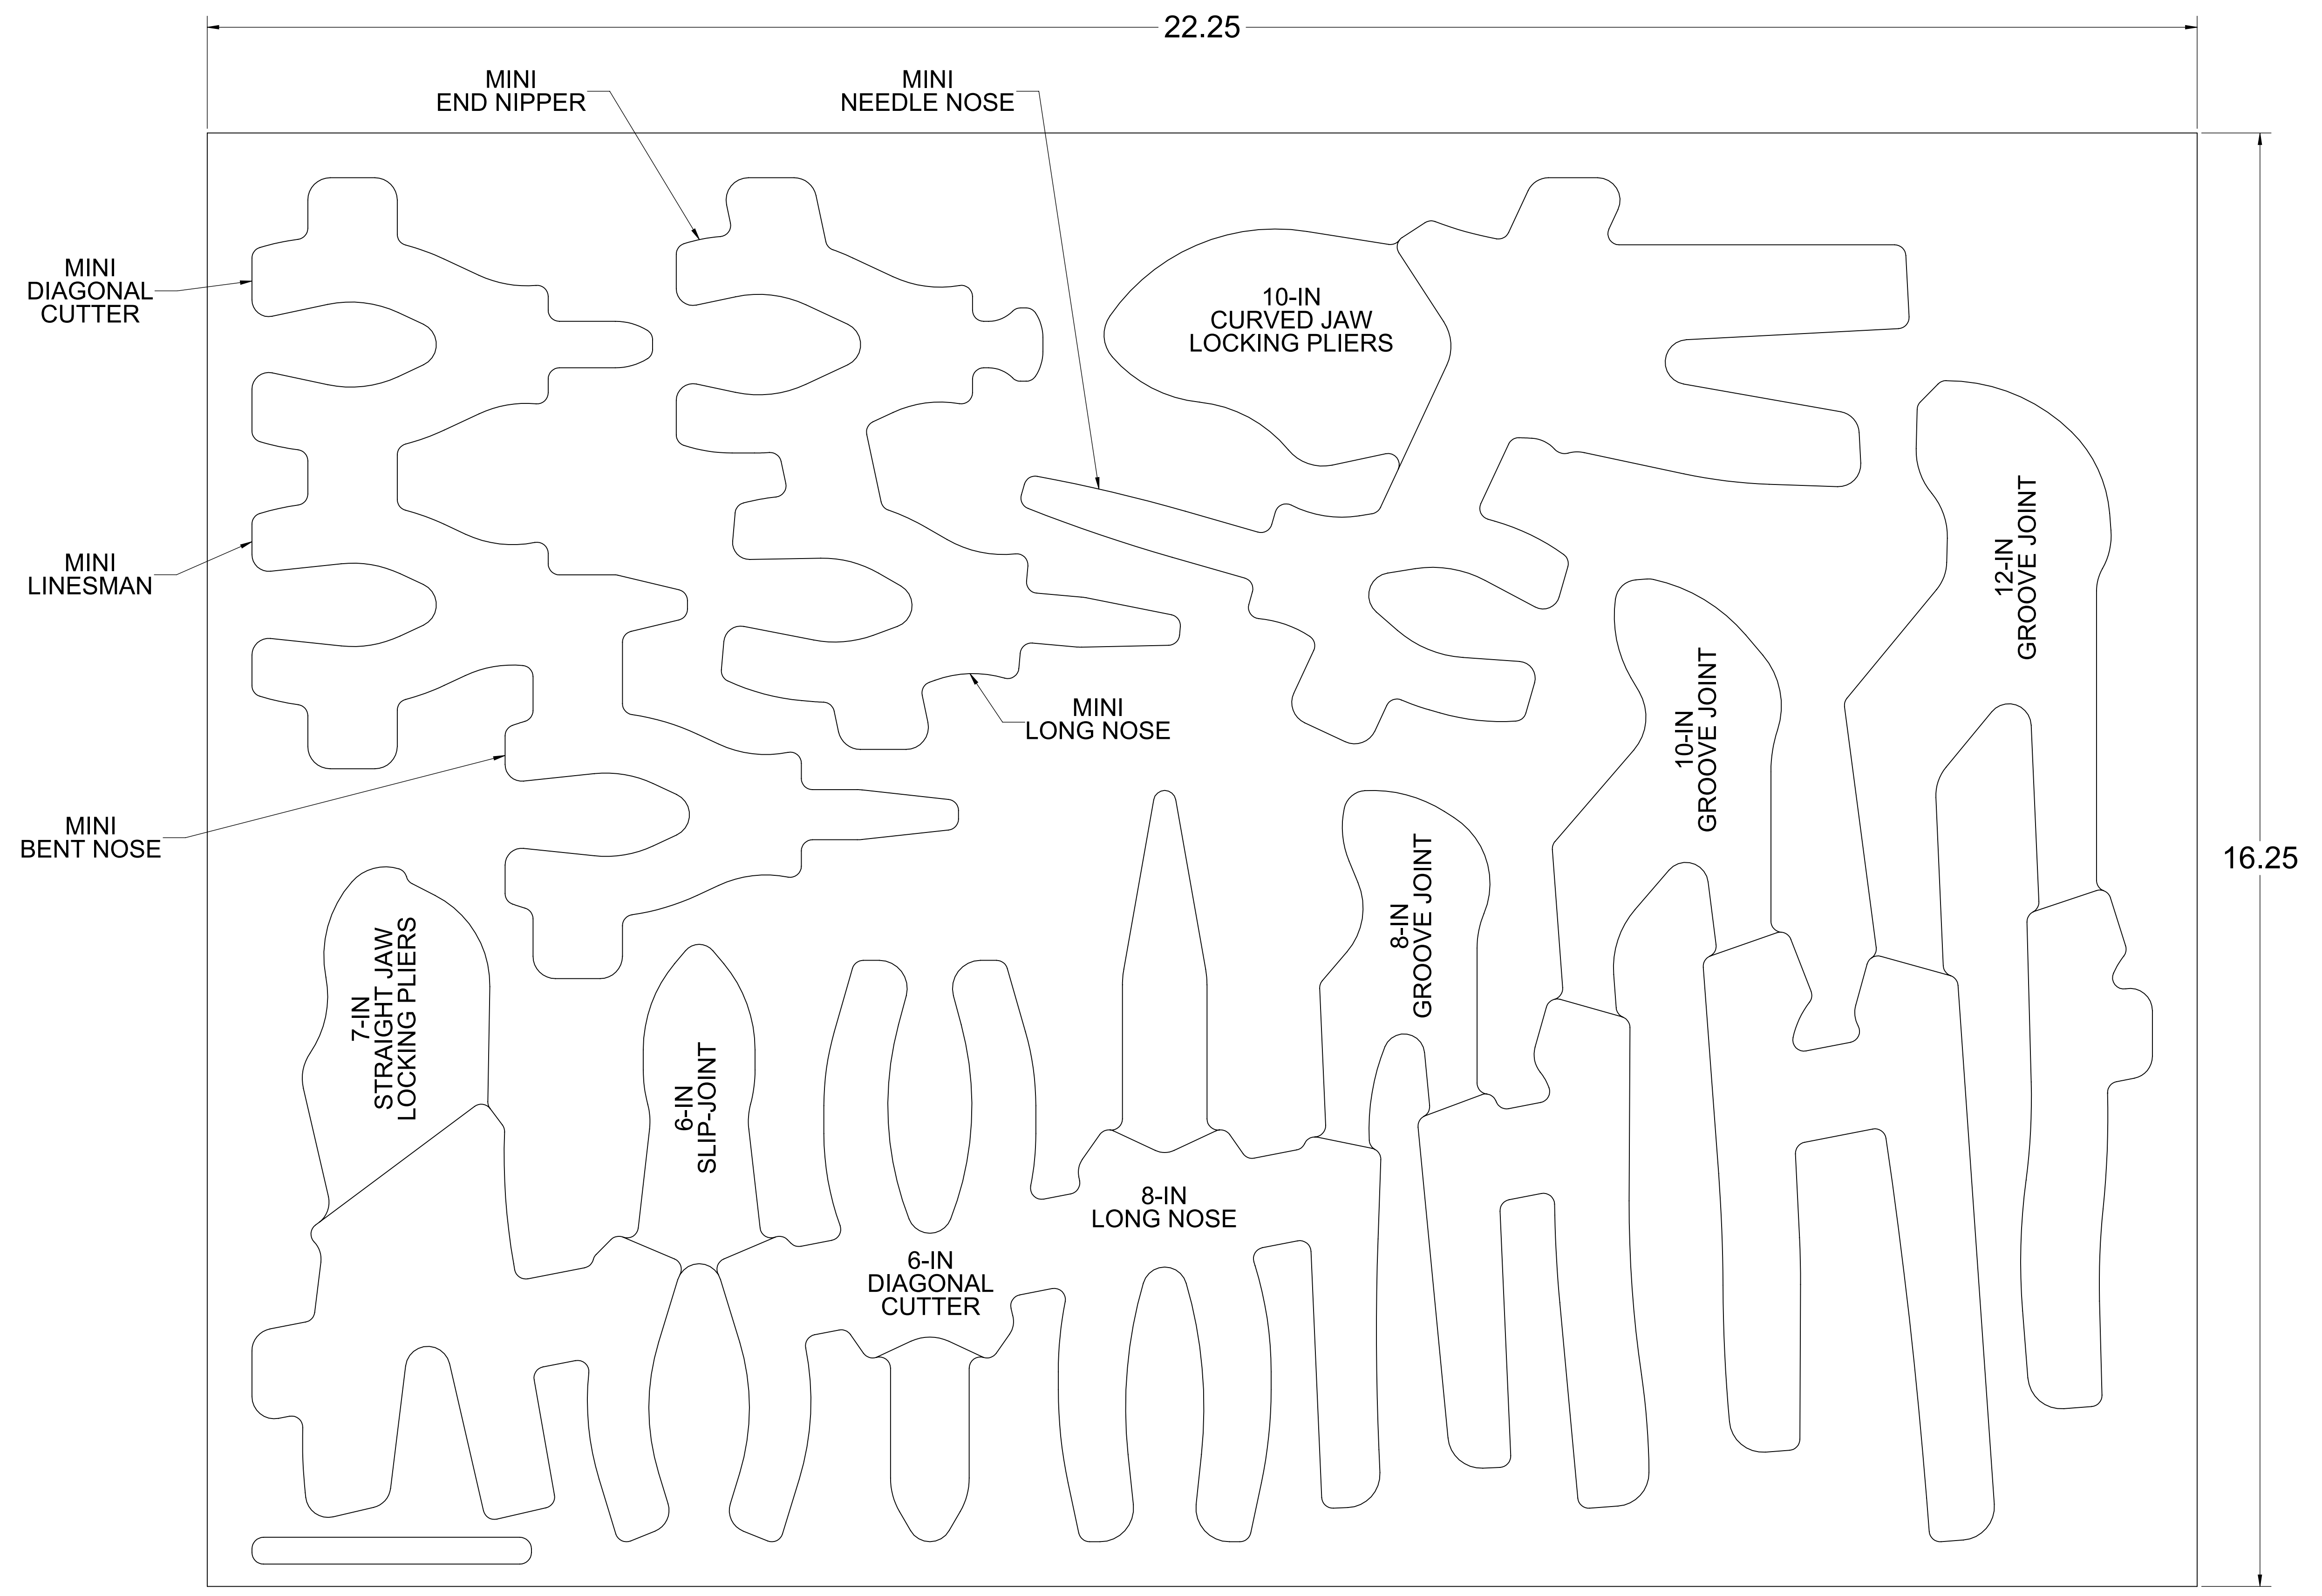

PRINTING INSTRUCTIONS

We recommend printing at full-scale to check the fit with your tools before ordering.

Option 1: Print this page full-scale on a large-format printer (E-Size, 44 inches X 34 inches).

Option 2: Print page 2 - 9 on 8-1/2 X 11 inch paper and assemble.

Thank You!

5.00 IN

PART NUMBER **F-04079-R**

← 1.00 IN →

PAGE KEY

↑ 1.00 IN ↓

Print on Letter at 100%

DATE CREATED

28 APR 2021

PART NUMBER

F-04079-R

1.00 IN

PAGE KEY

1.00
IN

Print on Letter at 100%

DATE CREATED

28 APR 2021

PART NUMBER

F-04079-R

Print on Letter at 100%

1.00
IN

1.00 IN

PAGE KEY