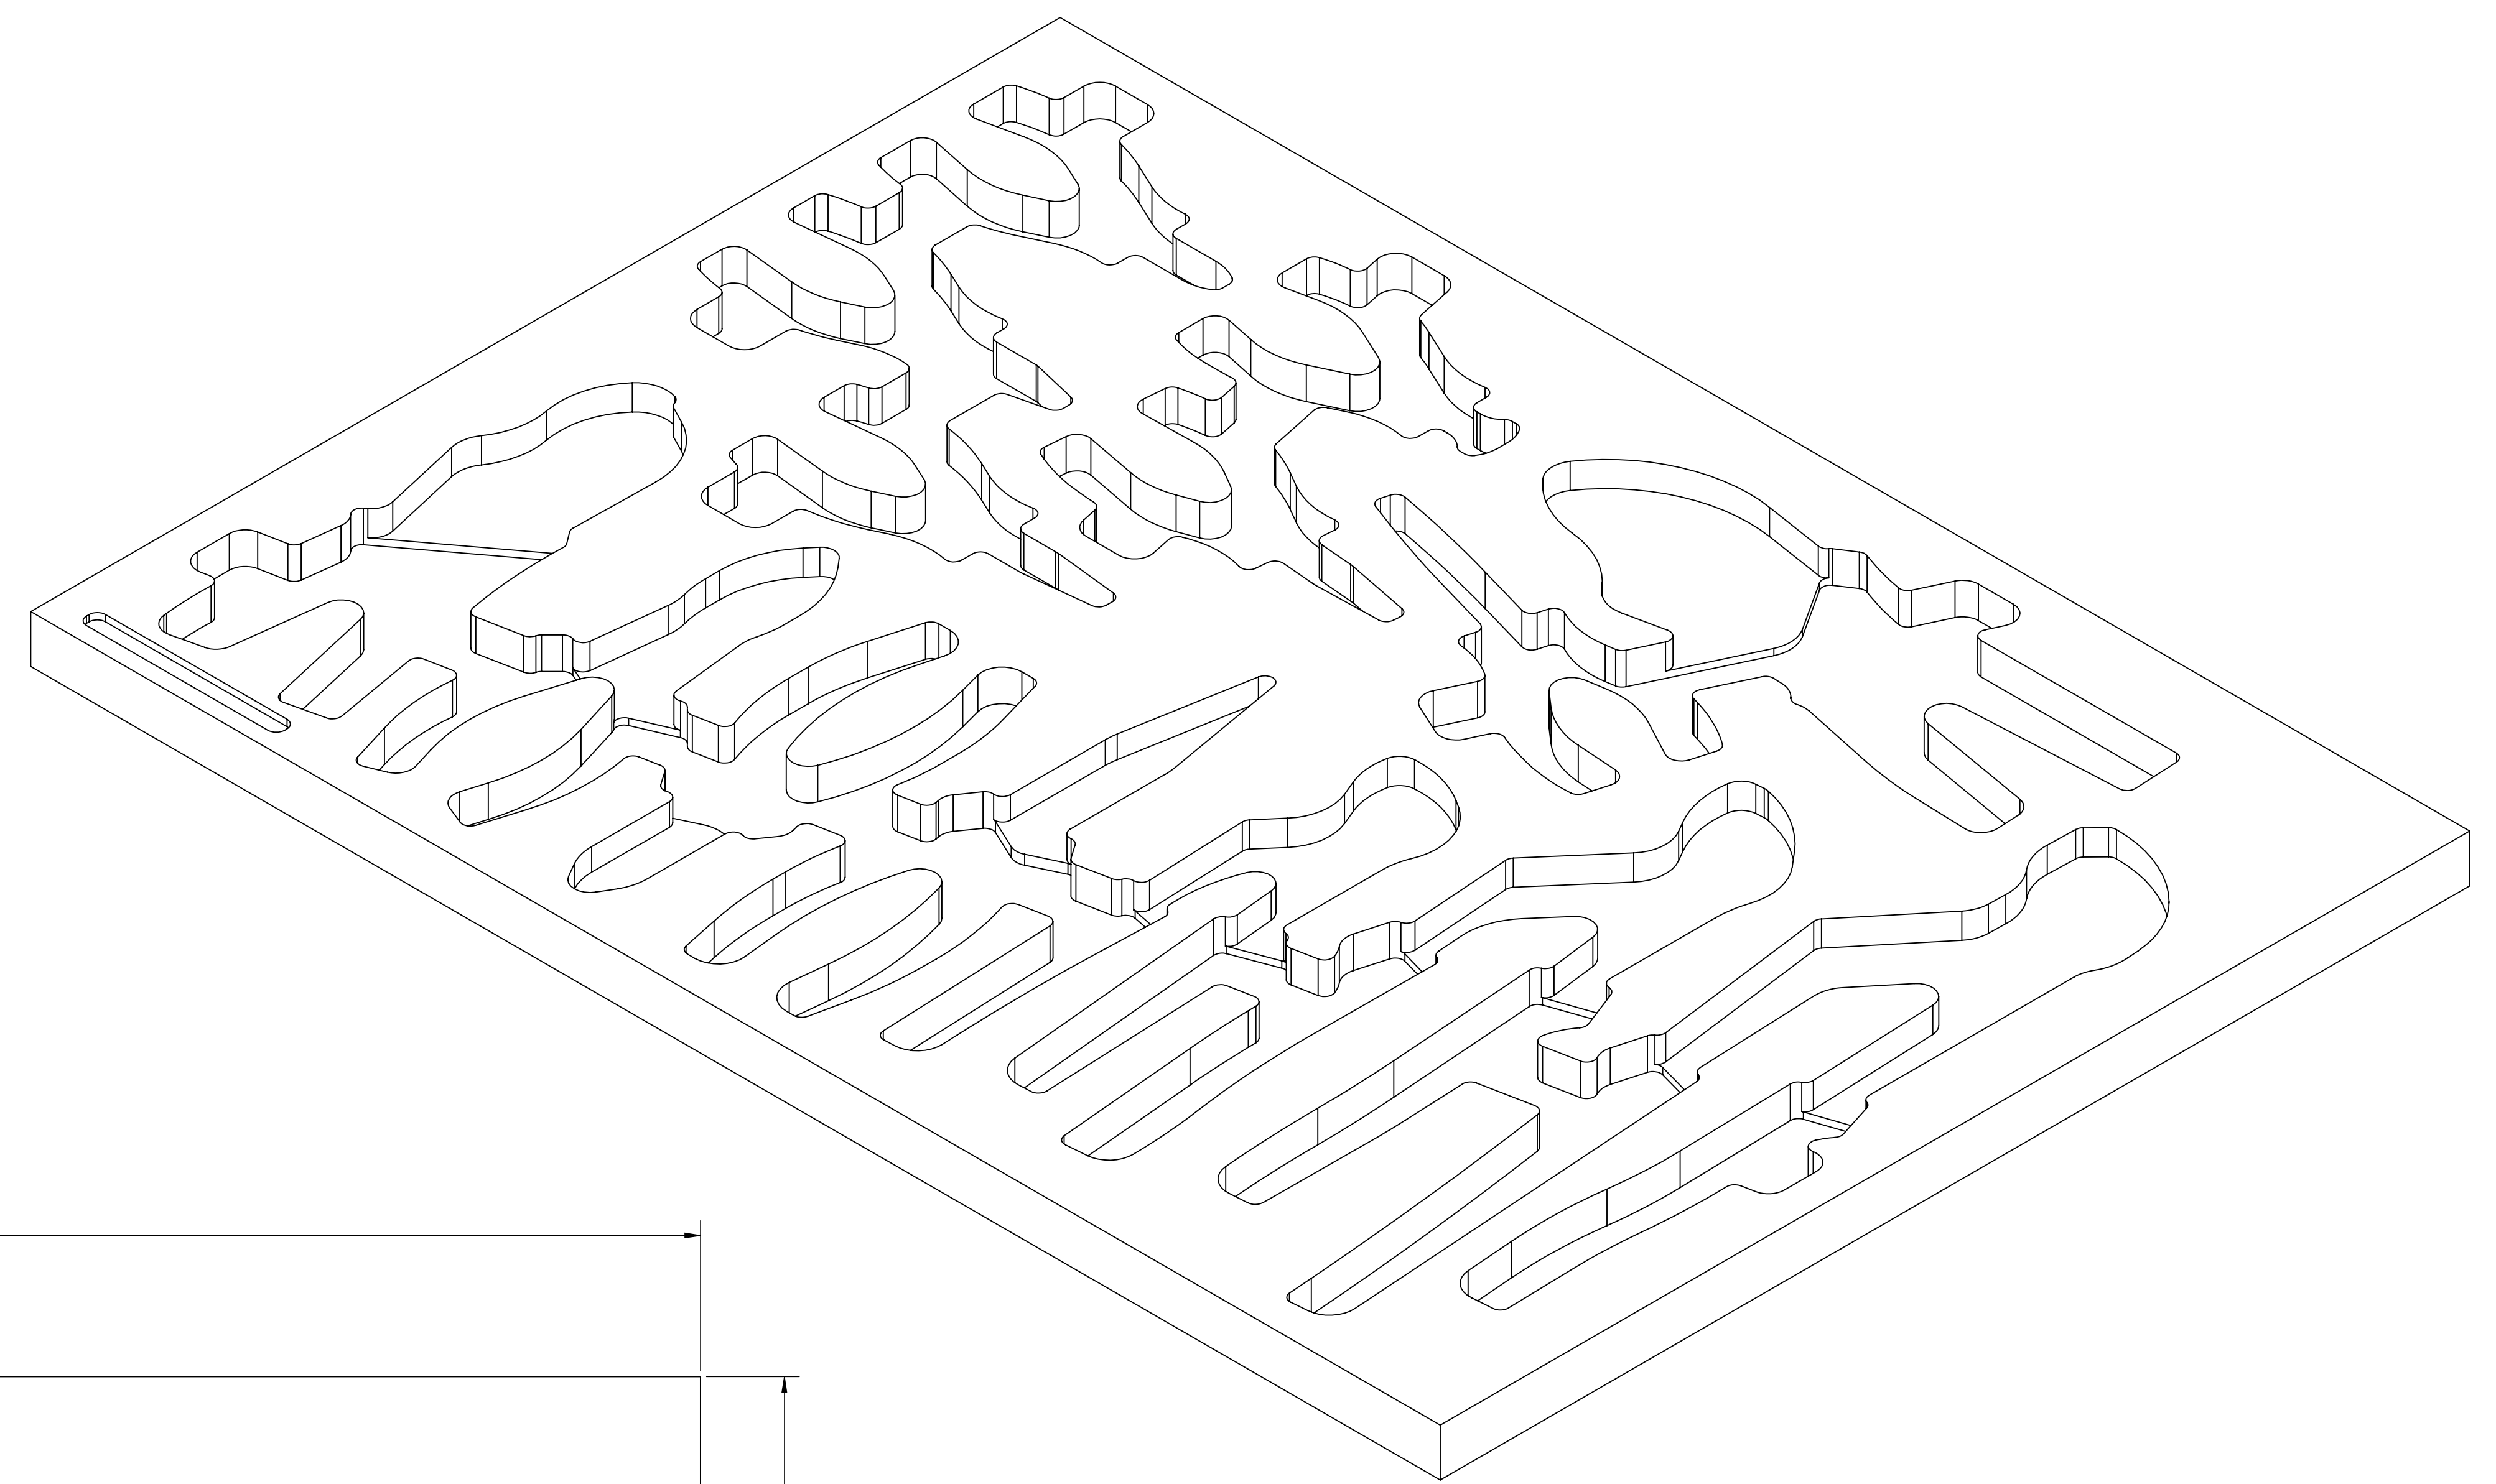

PRINTING INSTRUCTIONS

We recommend printing at full-scale to check the fit with your tools before ordering.

Option 1: Print this page full-scale on a large-format printer (E-Size, 44 inches X 34 inches).

Option 2: Print page 2 - 9 on 8-1/2 X 11 inch paper and assemble.

Thank You!

5.00 IN

PART NUMBER **F-04079-R**

← 1.00 IN →

PAGE KEY

↑ 1.00 IN ↓

Print on Letter at 100%

DATE CREATED

28 APR 2021

PART NUMBER

F-04079-R

1.00 IN

PAGE KEY

1.00
IN

Print on Letter at 100%

DATE CREATED

28 APR 2021

PART NUMBER

F-04079-R

Print on Letter at 100%

1.00
IN

1.00 IN

PAGE KEY