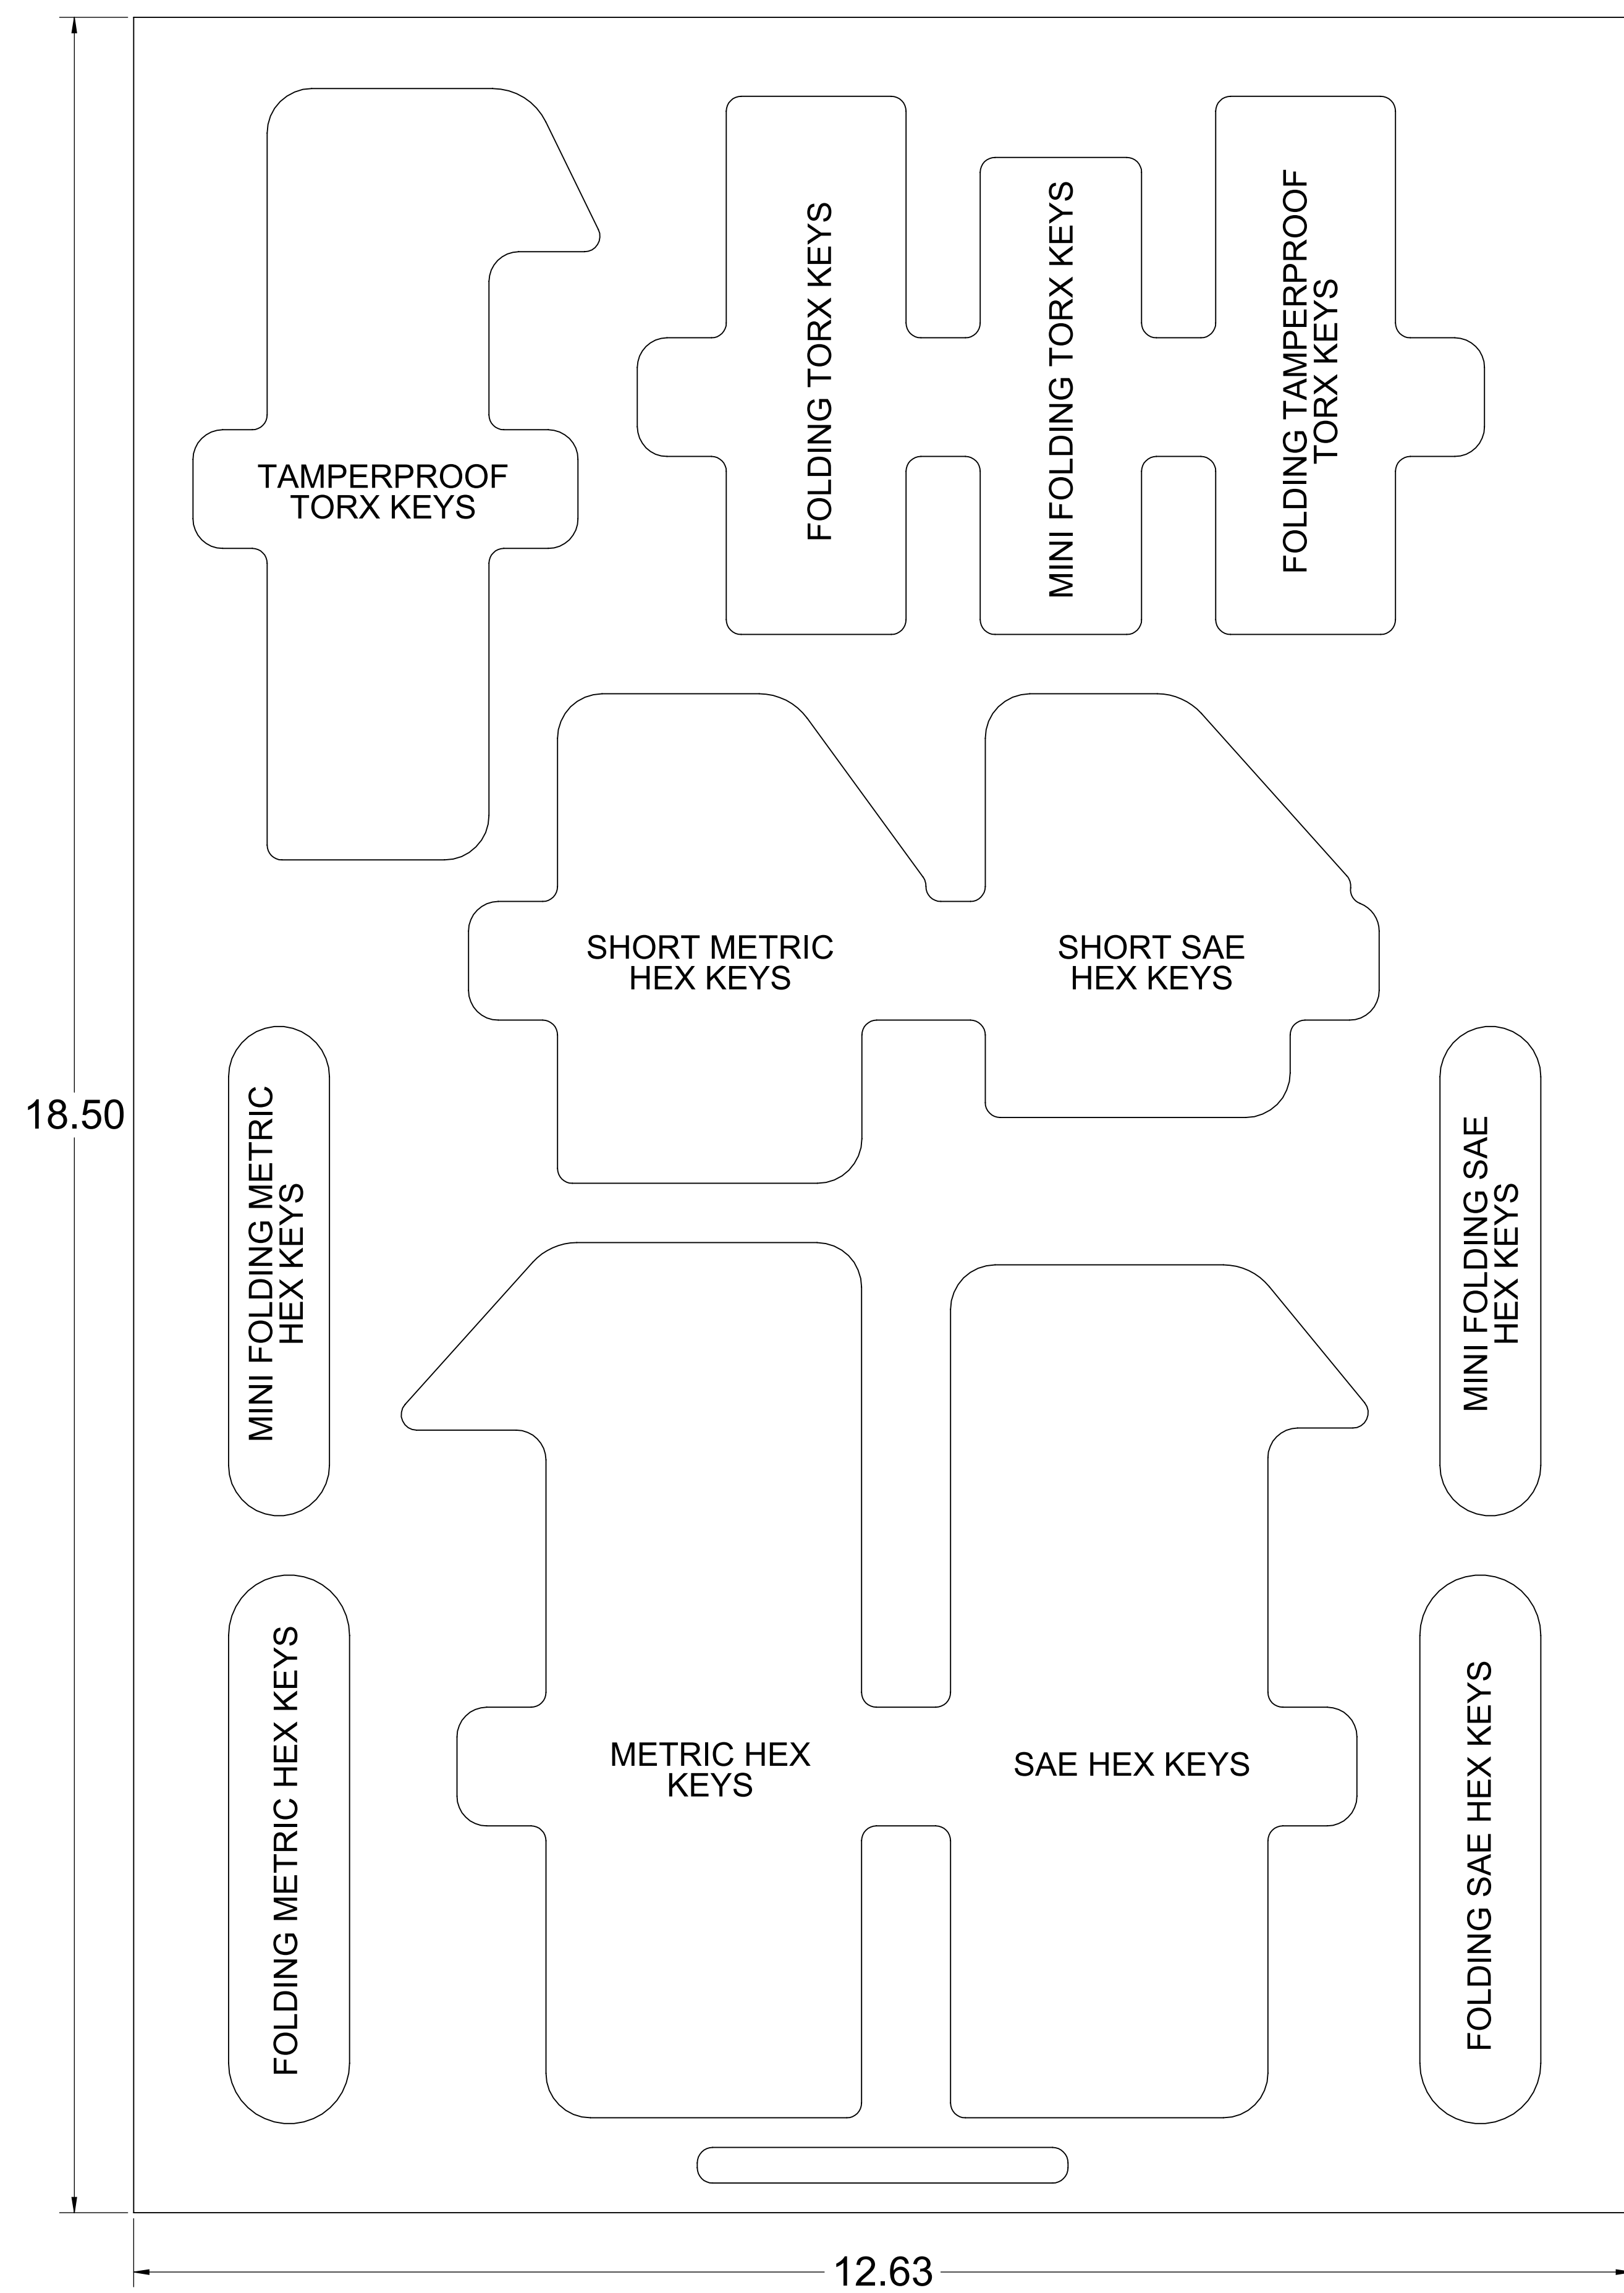

PRINTING INSTRUCTIONS

We recommend printing at full-scale to check the fit with your tools before ordering.

Option 1: Print this page full-scale on a large-format printer (D-Size, 34 inches X 22 inches).

Option 2: Print page 2 - 7 on 8-1/2 X 11 inch paper and assemble.

Thank You!

5.00
IN

5.00
IN

PART NUMBER
F-03740-R

1.00 IN

PAGE KEY

1.00
IN

Print on Letter at 100%

DATE CREATED

19 AUG 2020

PART NUMBER

F-03740-R

1.00 IN

PAGE KEY

1.00
IN