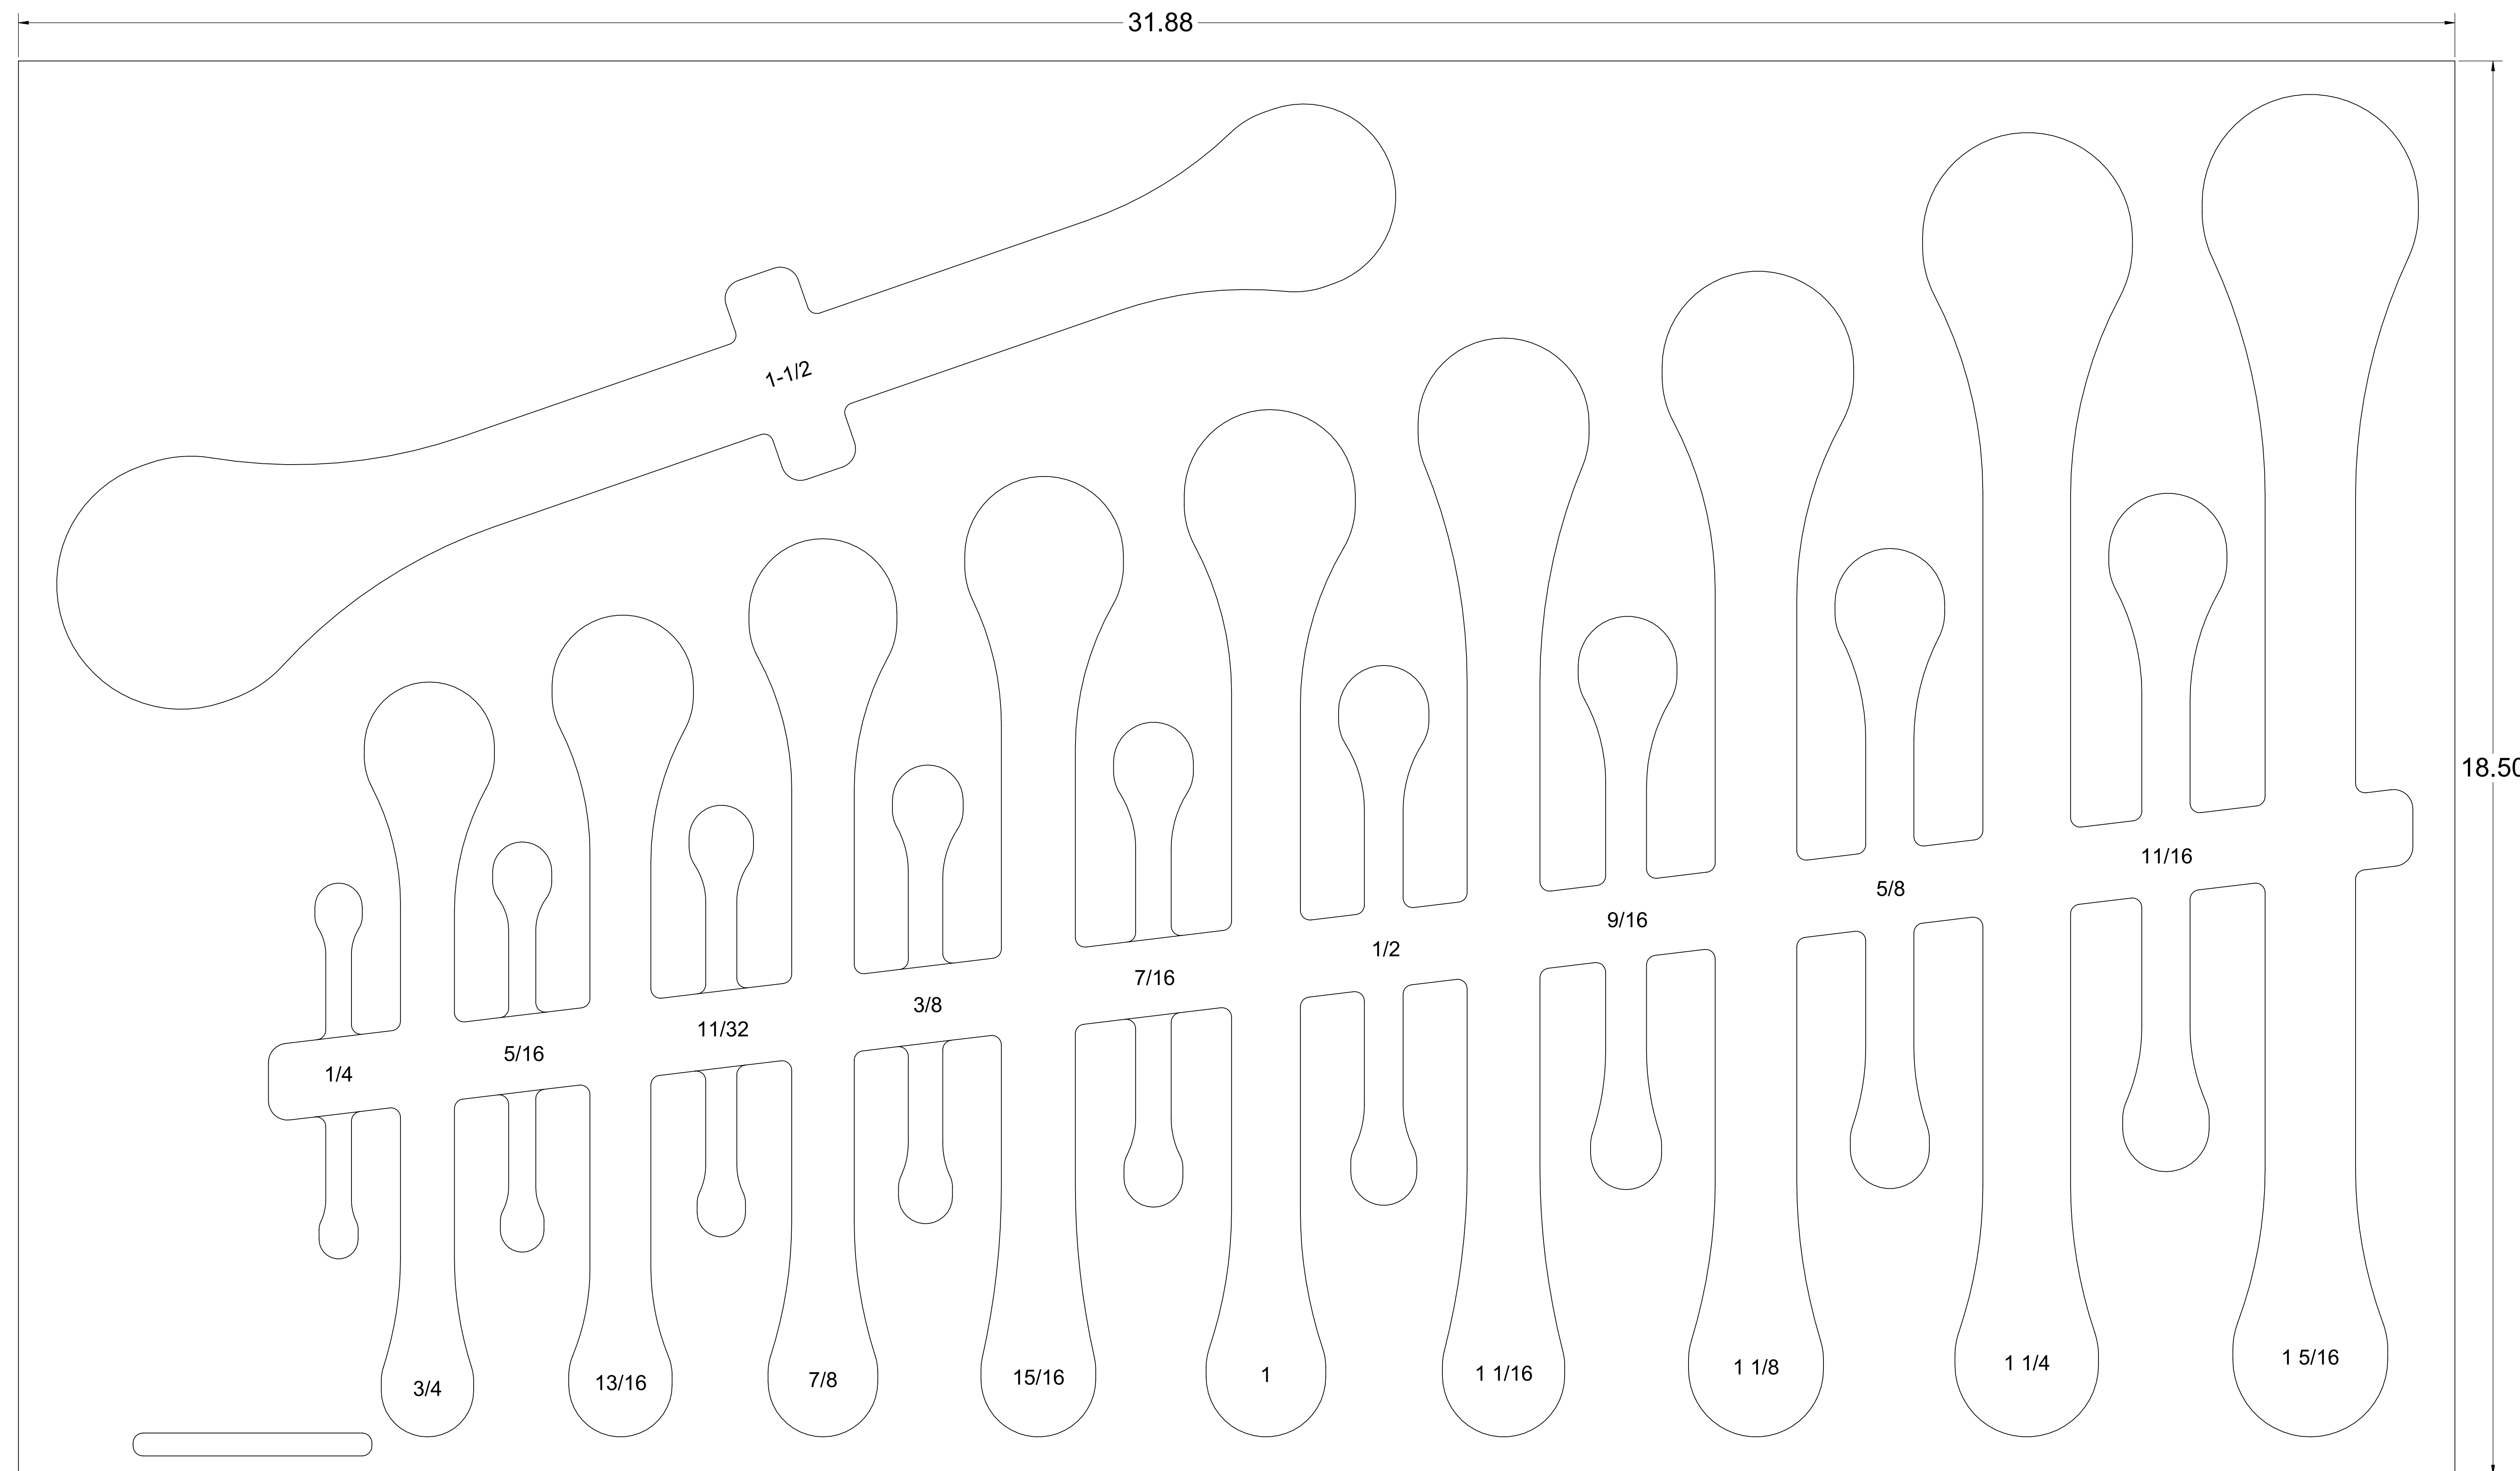

PRINTING INSTRUCTIONS

We recommend printing at full-scale to check the fit with your tools before ordering.

Option 1: Print this page full-scale on a large-format printer (E-Size, 44 inches X 34 inches).

PART NUMBER F-03640-R

← 1.00 IN →

↑ 1.00 IN ↓

PAGE KEY

X									

Print on Letter at 100%

DATE CREATED

01 JUN 2020

PART NUMBER

F-03640-R

← 1.00 IN →

PAGE KEY

1.00
IN

Print on Letter at 100%

DATE CREATED

01 JUN 2020

PART NUMBER

F-03640-R

Print on Letter at 100%

← 1.00 IN →

↑ 1.00 IN ↓

PAGE KEY

DATE CREATED

01 JUN 2020