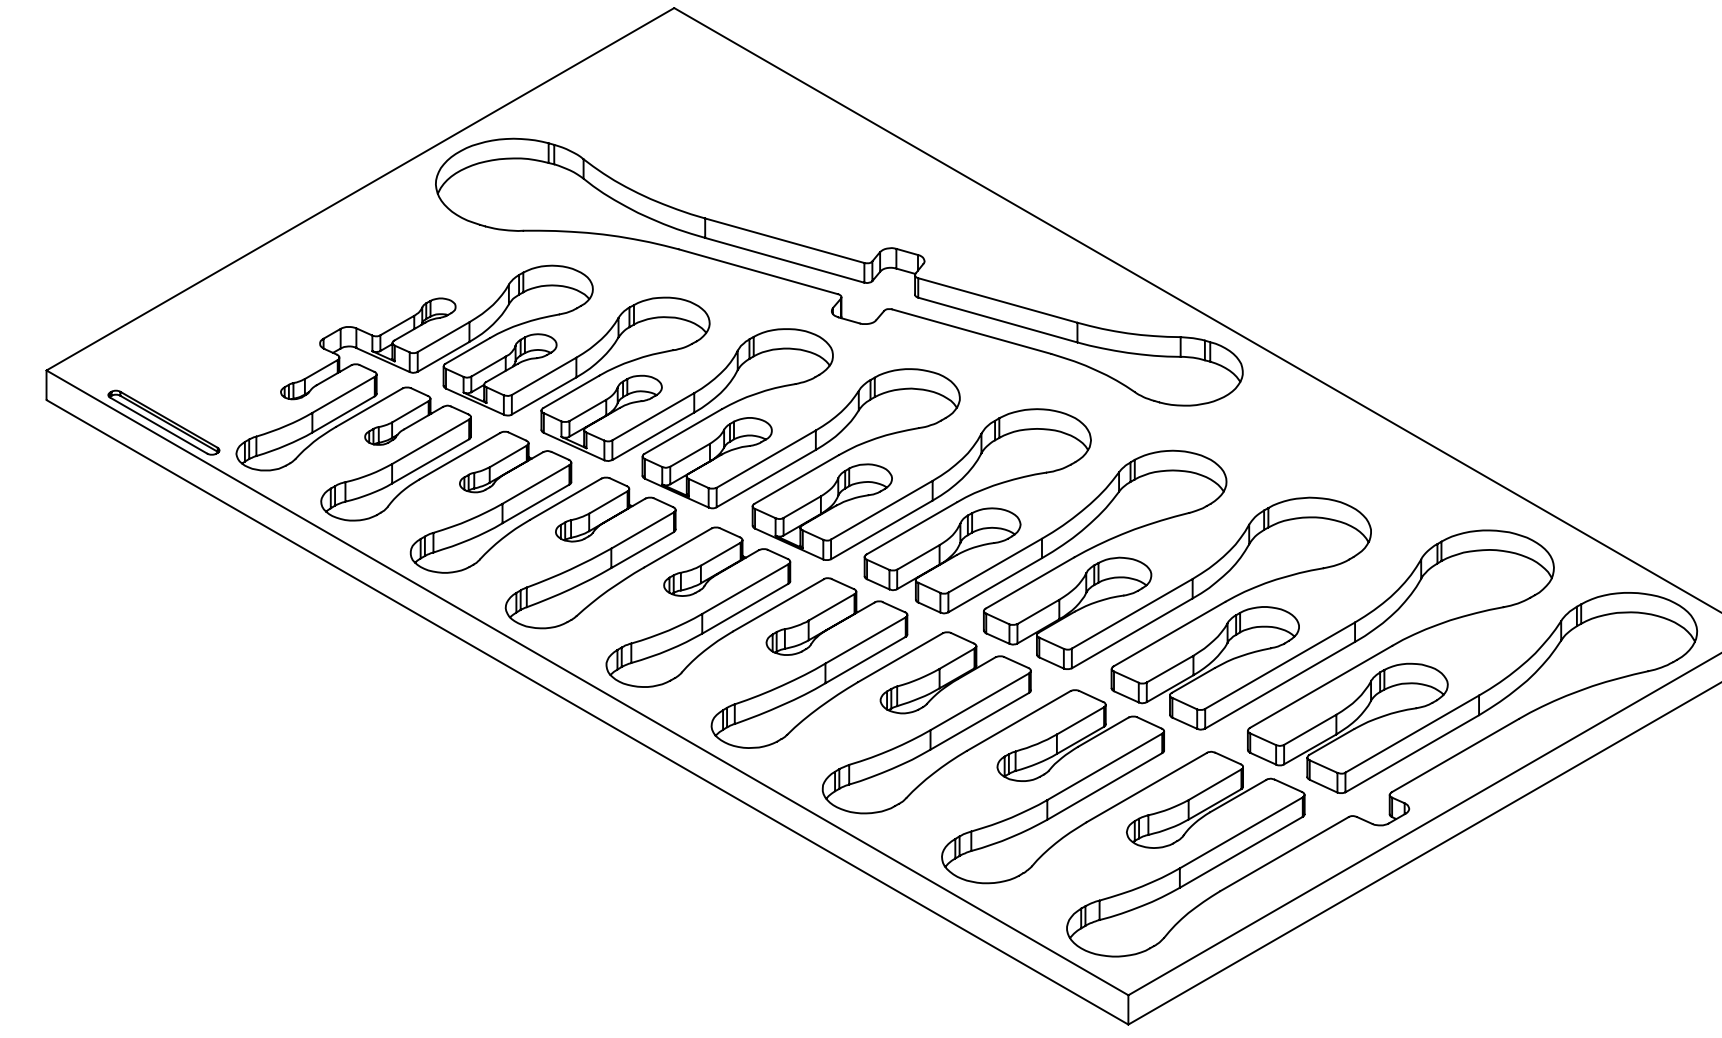

PART NUMBER F-03640-R

← 1.00 IN →

↑ 1.00 IN ↓

PAGE KEY

X									

Print on Letter at 100%

DATE CREATED

01 JUN 2020