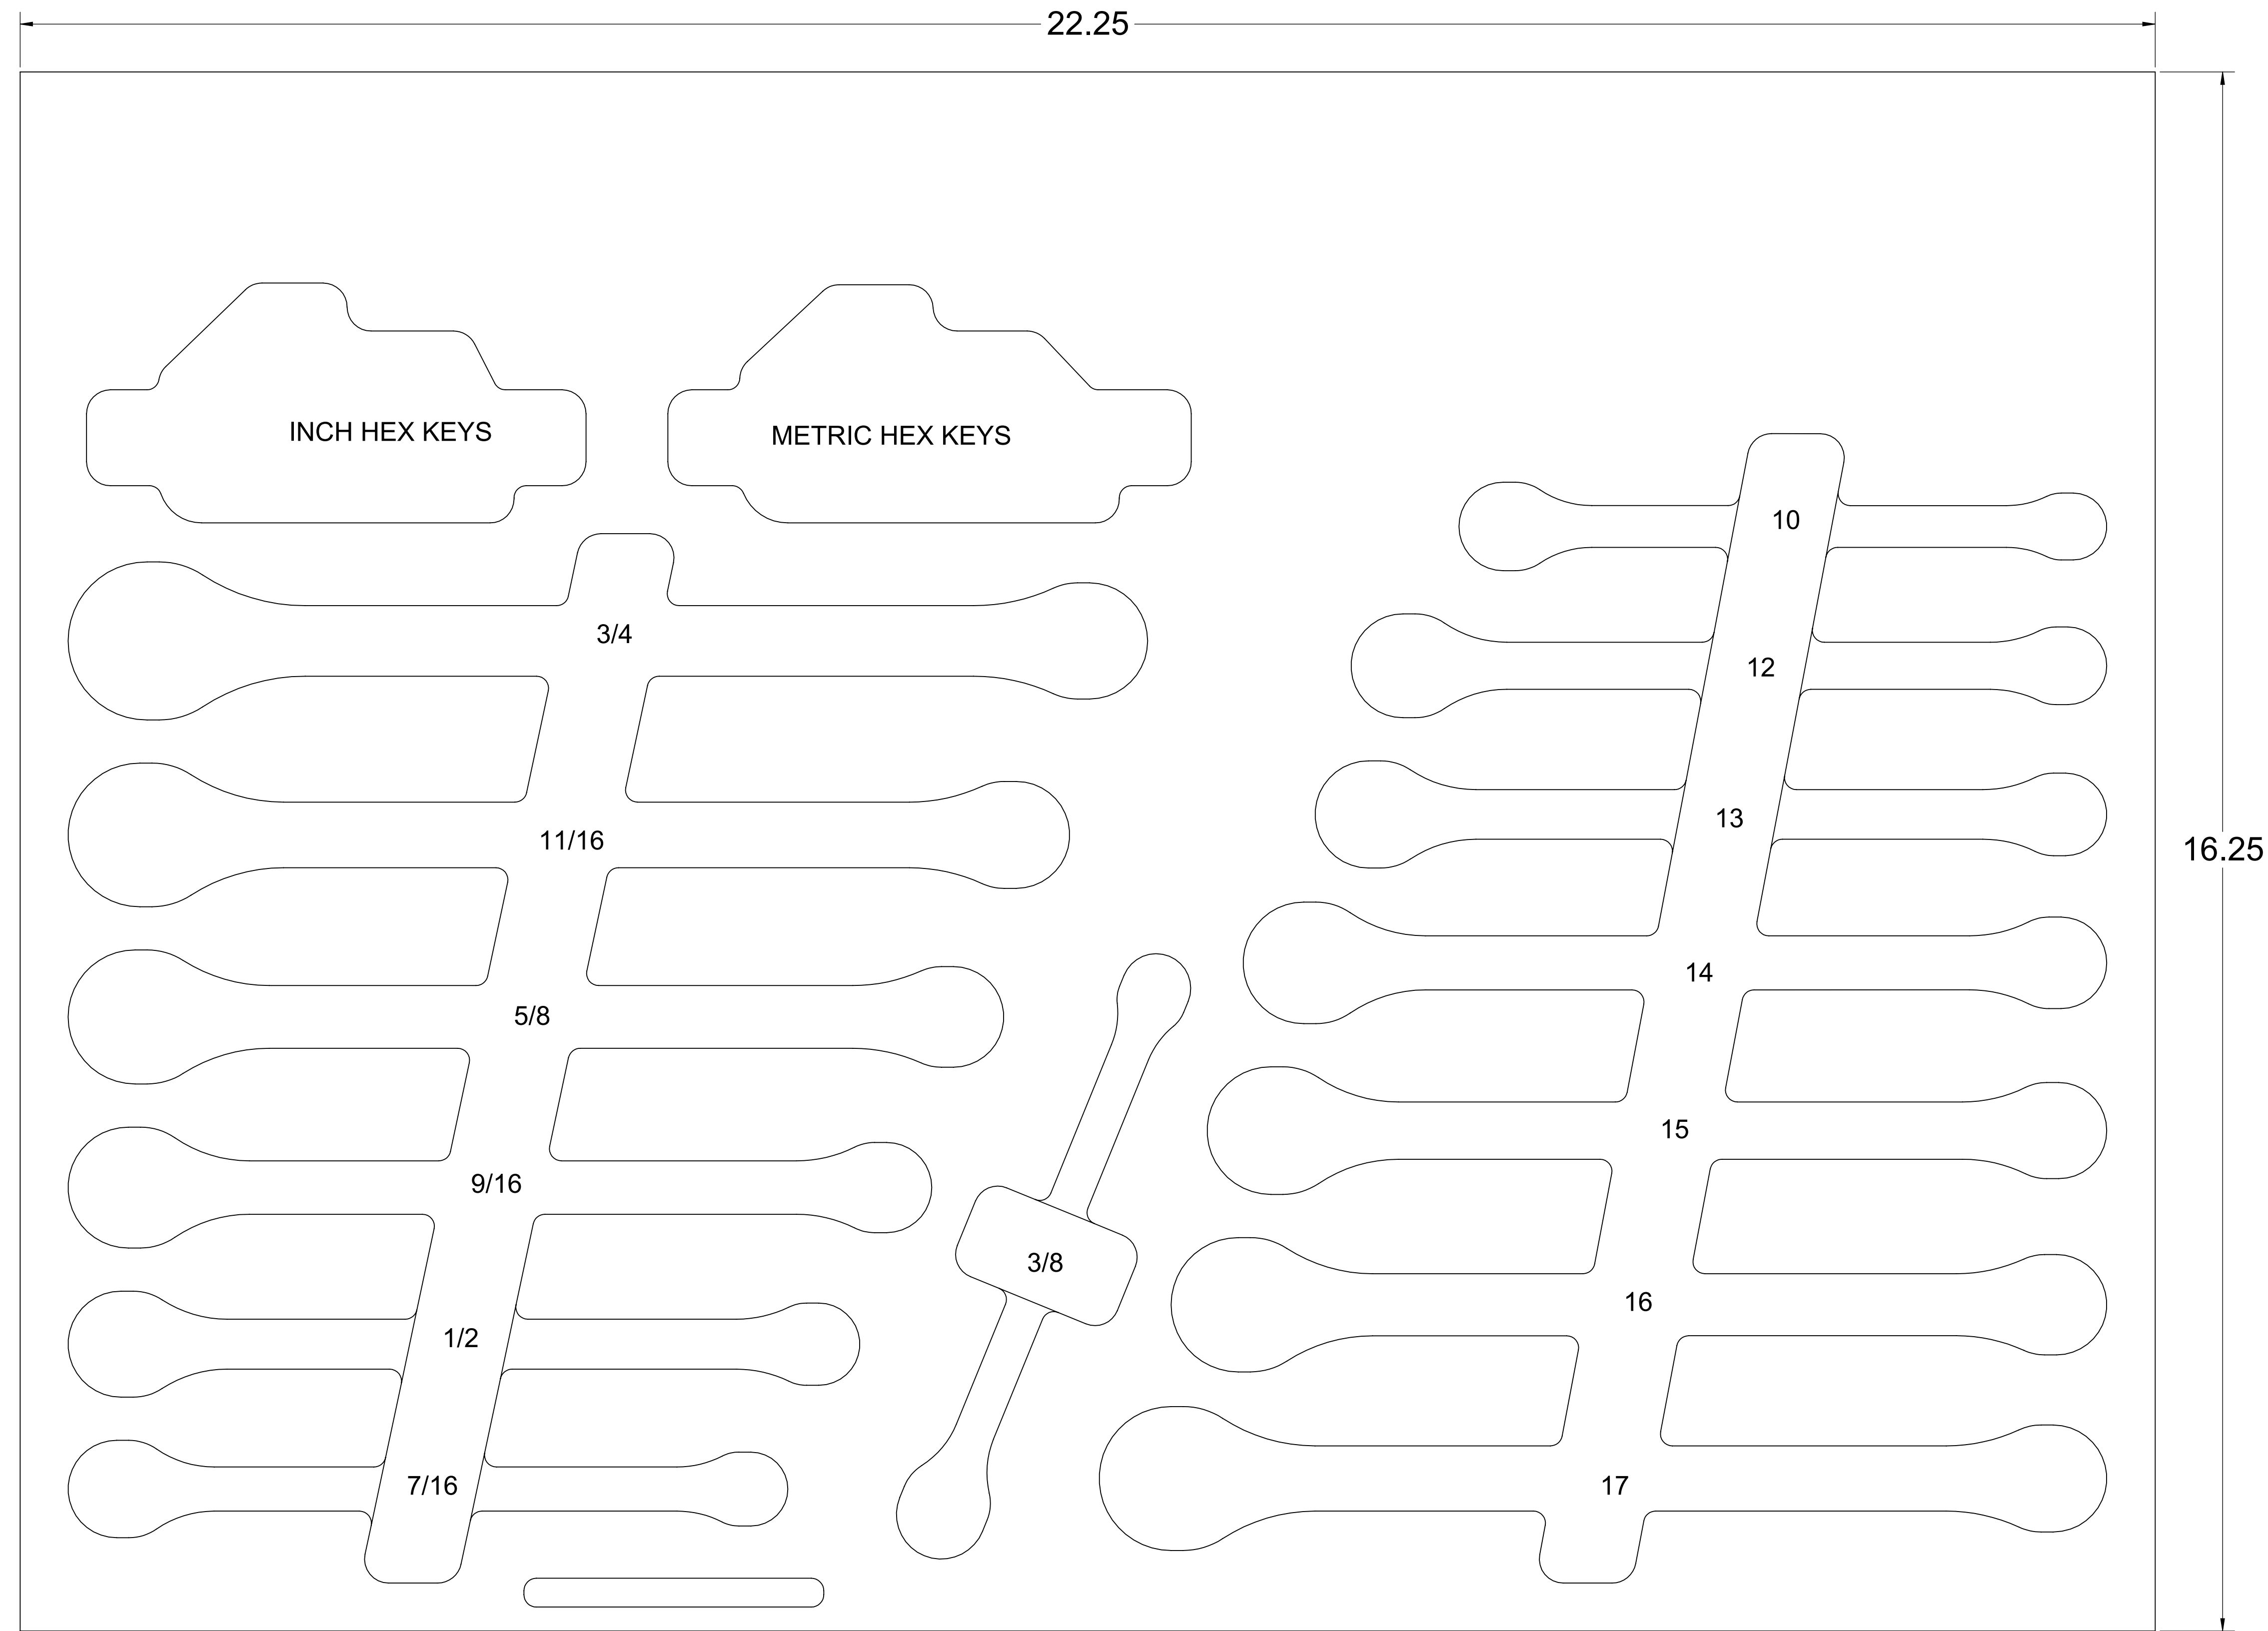

**PRINTING INSTRUCTIONS**

We recommend printing at full-scale to check the fit with your tools before ordering.

**Option 1:** Print this page full-scale on a large-format printer (D-Size, 34 inches X 22 inches).

**Option 2:** Print page 2 - 9 on 8-1/2 X 11 inch paper and assemble.

**Thank You!**

PART NUMBER  
**F-03099-R**

Print on Letter at 100%

1.00 IN

1.00  
IN

PAGE KEY

DATE CREATED

**13 OCT 2018**

PART NUMBER

**F-03099-R**

1.00 IN

PAGE KEY

1.00 IN

Print on Letter at 100%

DATE CREATED

**13 OCT 2018**

PART NUMBER

**F-03099-R**

Print on Letter at 100%

1.00 IN

1.00 IN

PAGE KEY

DATE CREATED