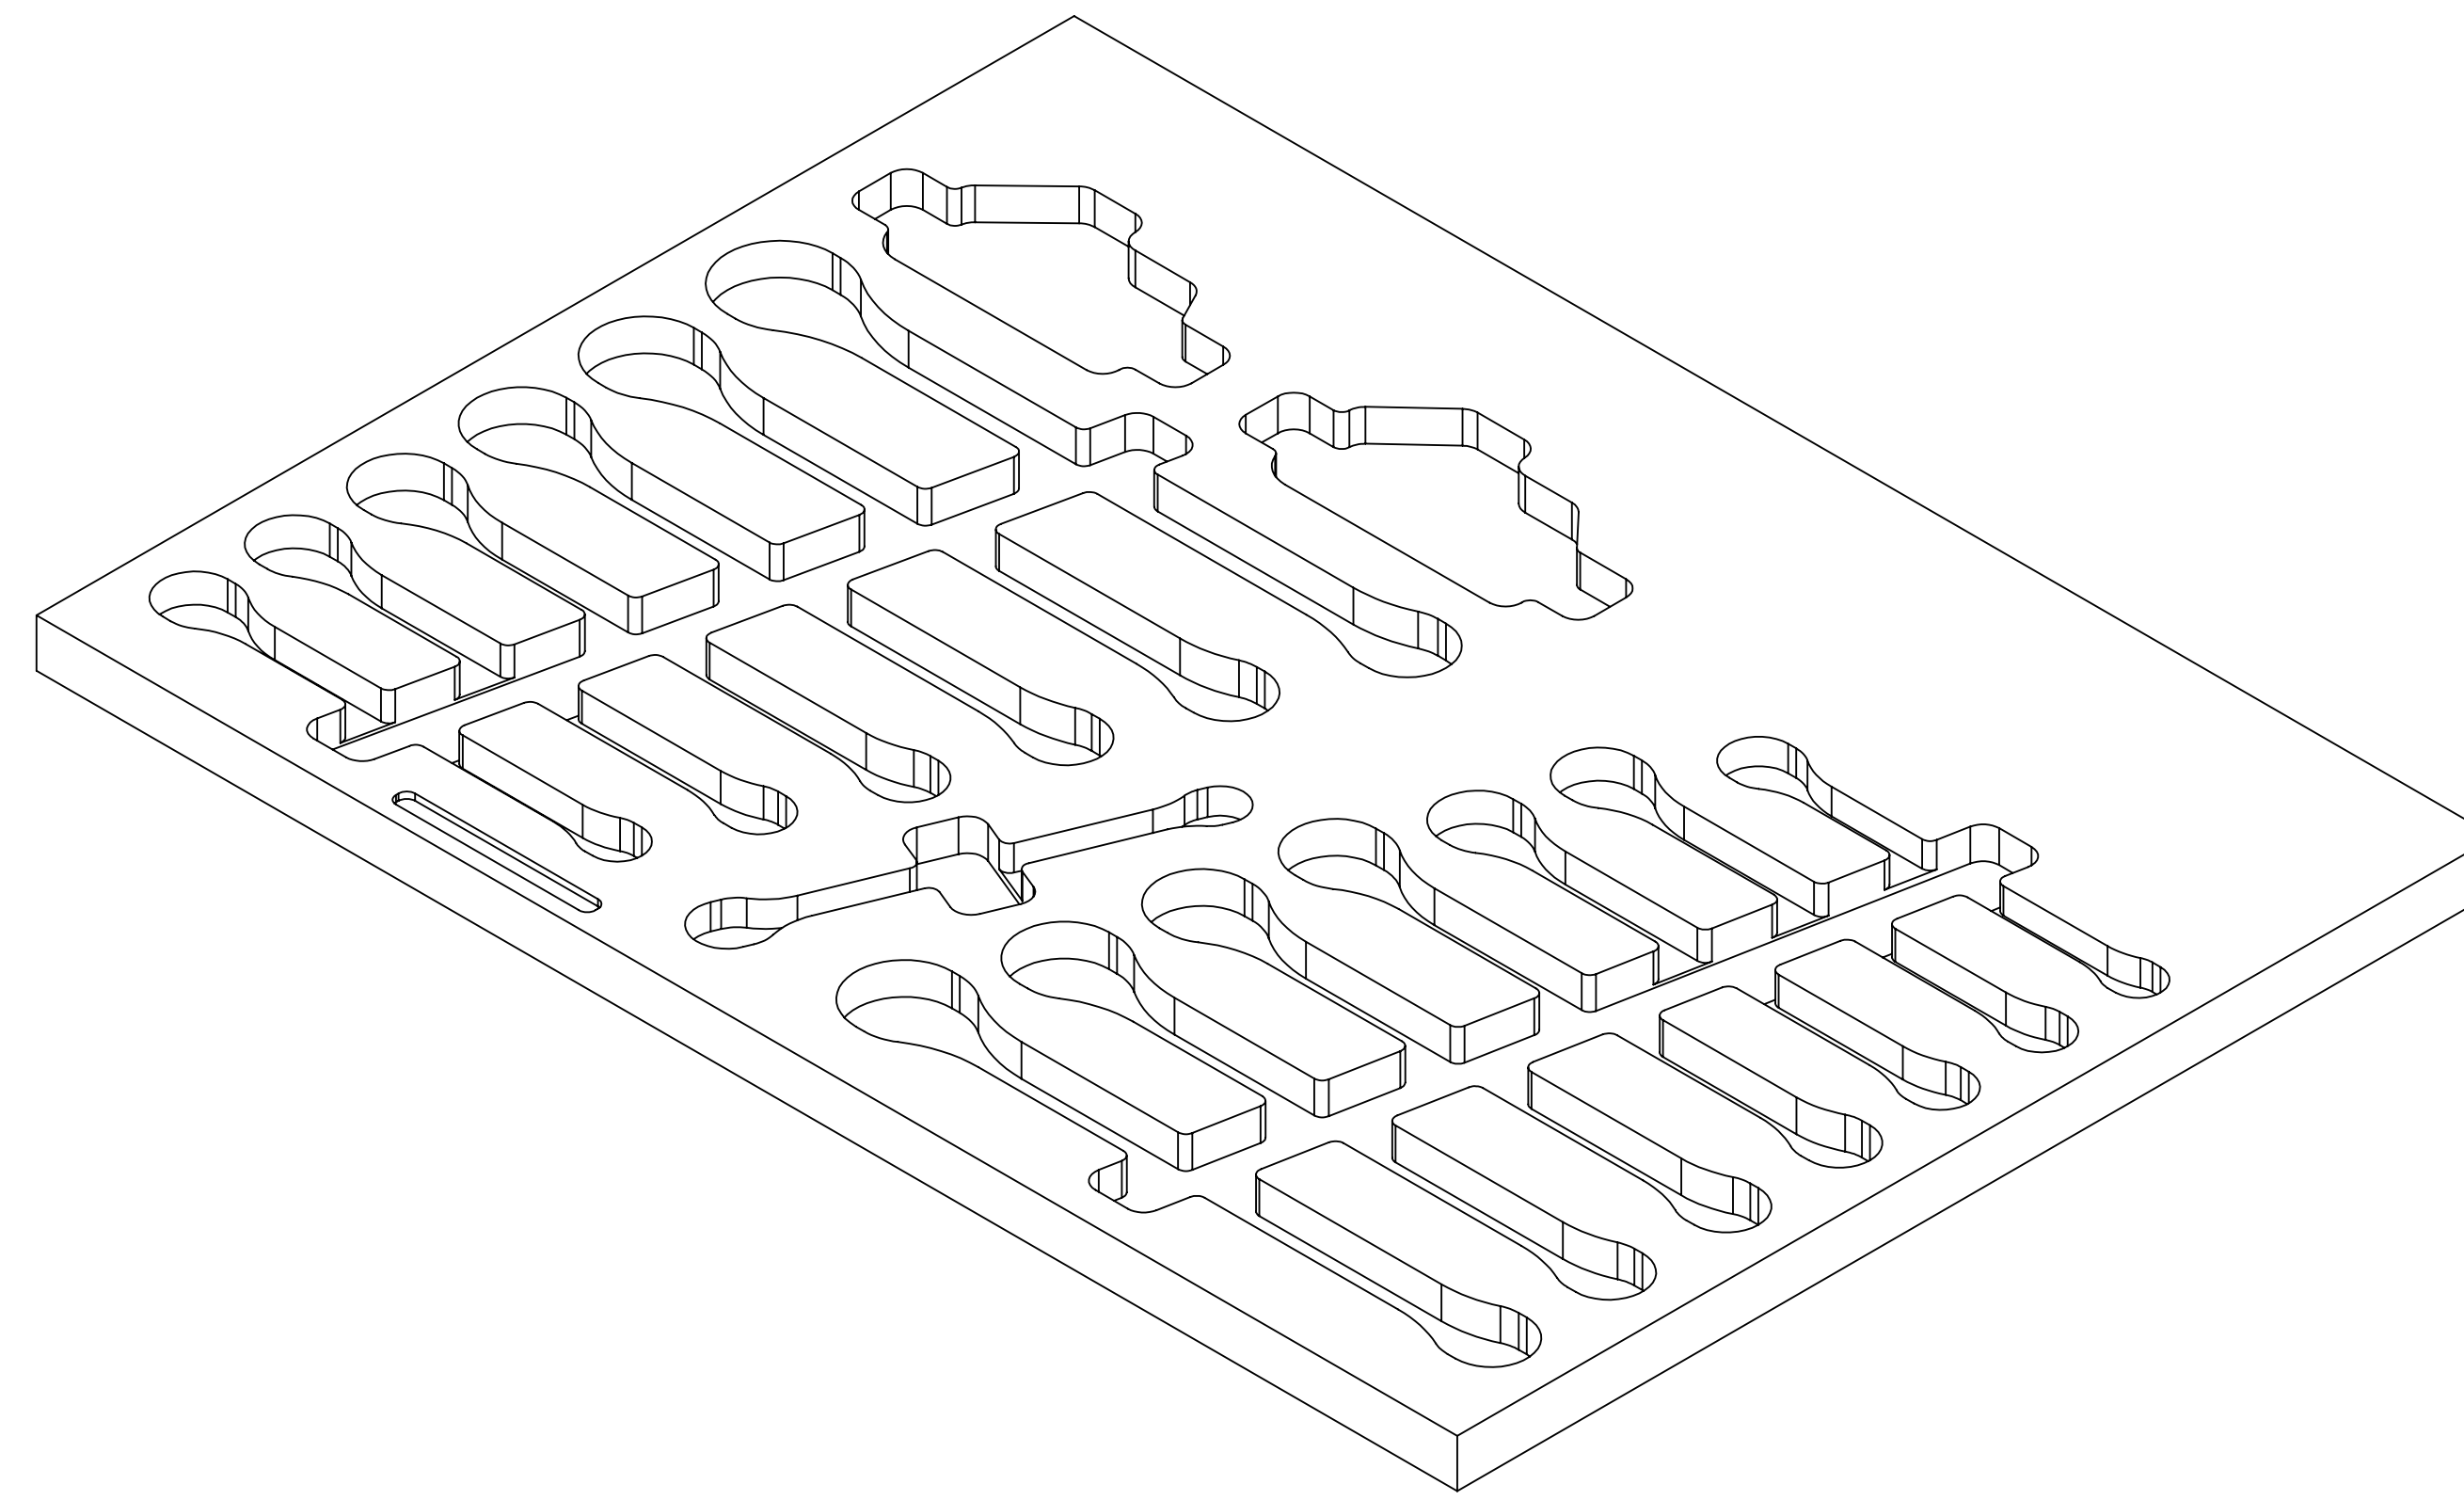

**PRINTING INSTRUCTIONS**

We recommend printing at full-scale to check the fit with your tools before ordering.

**Option 1:** Print this page full-scale on a large-format printer (D-Size, 34 inches X 22 inches).

**Option 2:** Print page 2 - 9 on 8-1/2 X 11 inch paper and assemble.

**Thank You!**

PART NUMBER  
**F-03099-R**

Print on Letter at 100%

1.00 IN

1.00  
IN

PAGE KEY

DATE CREATED