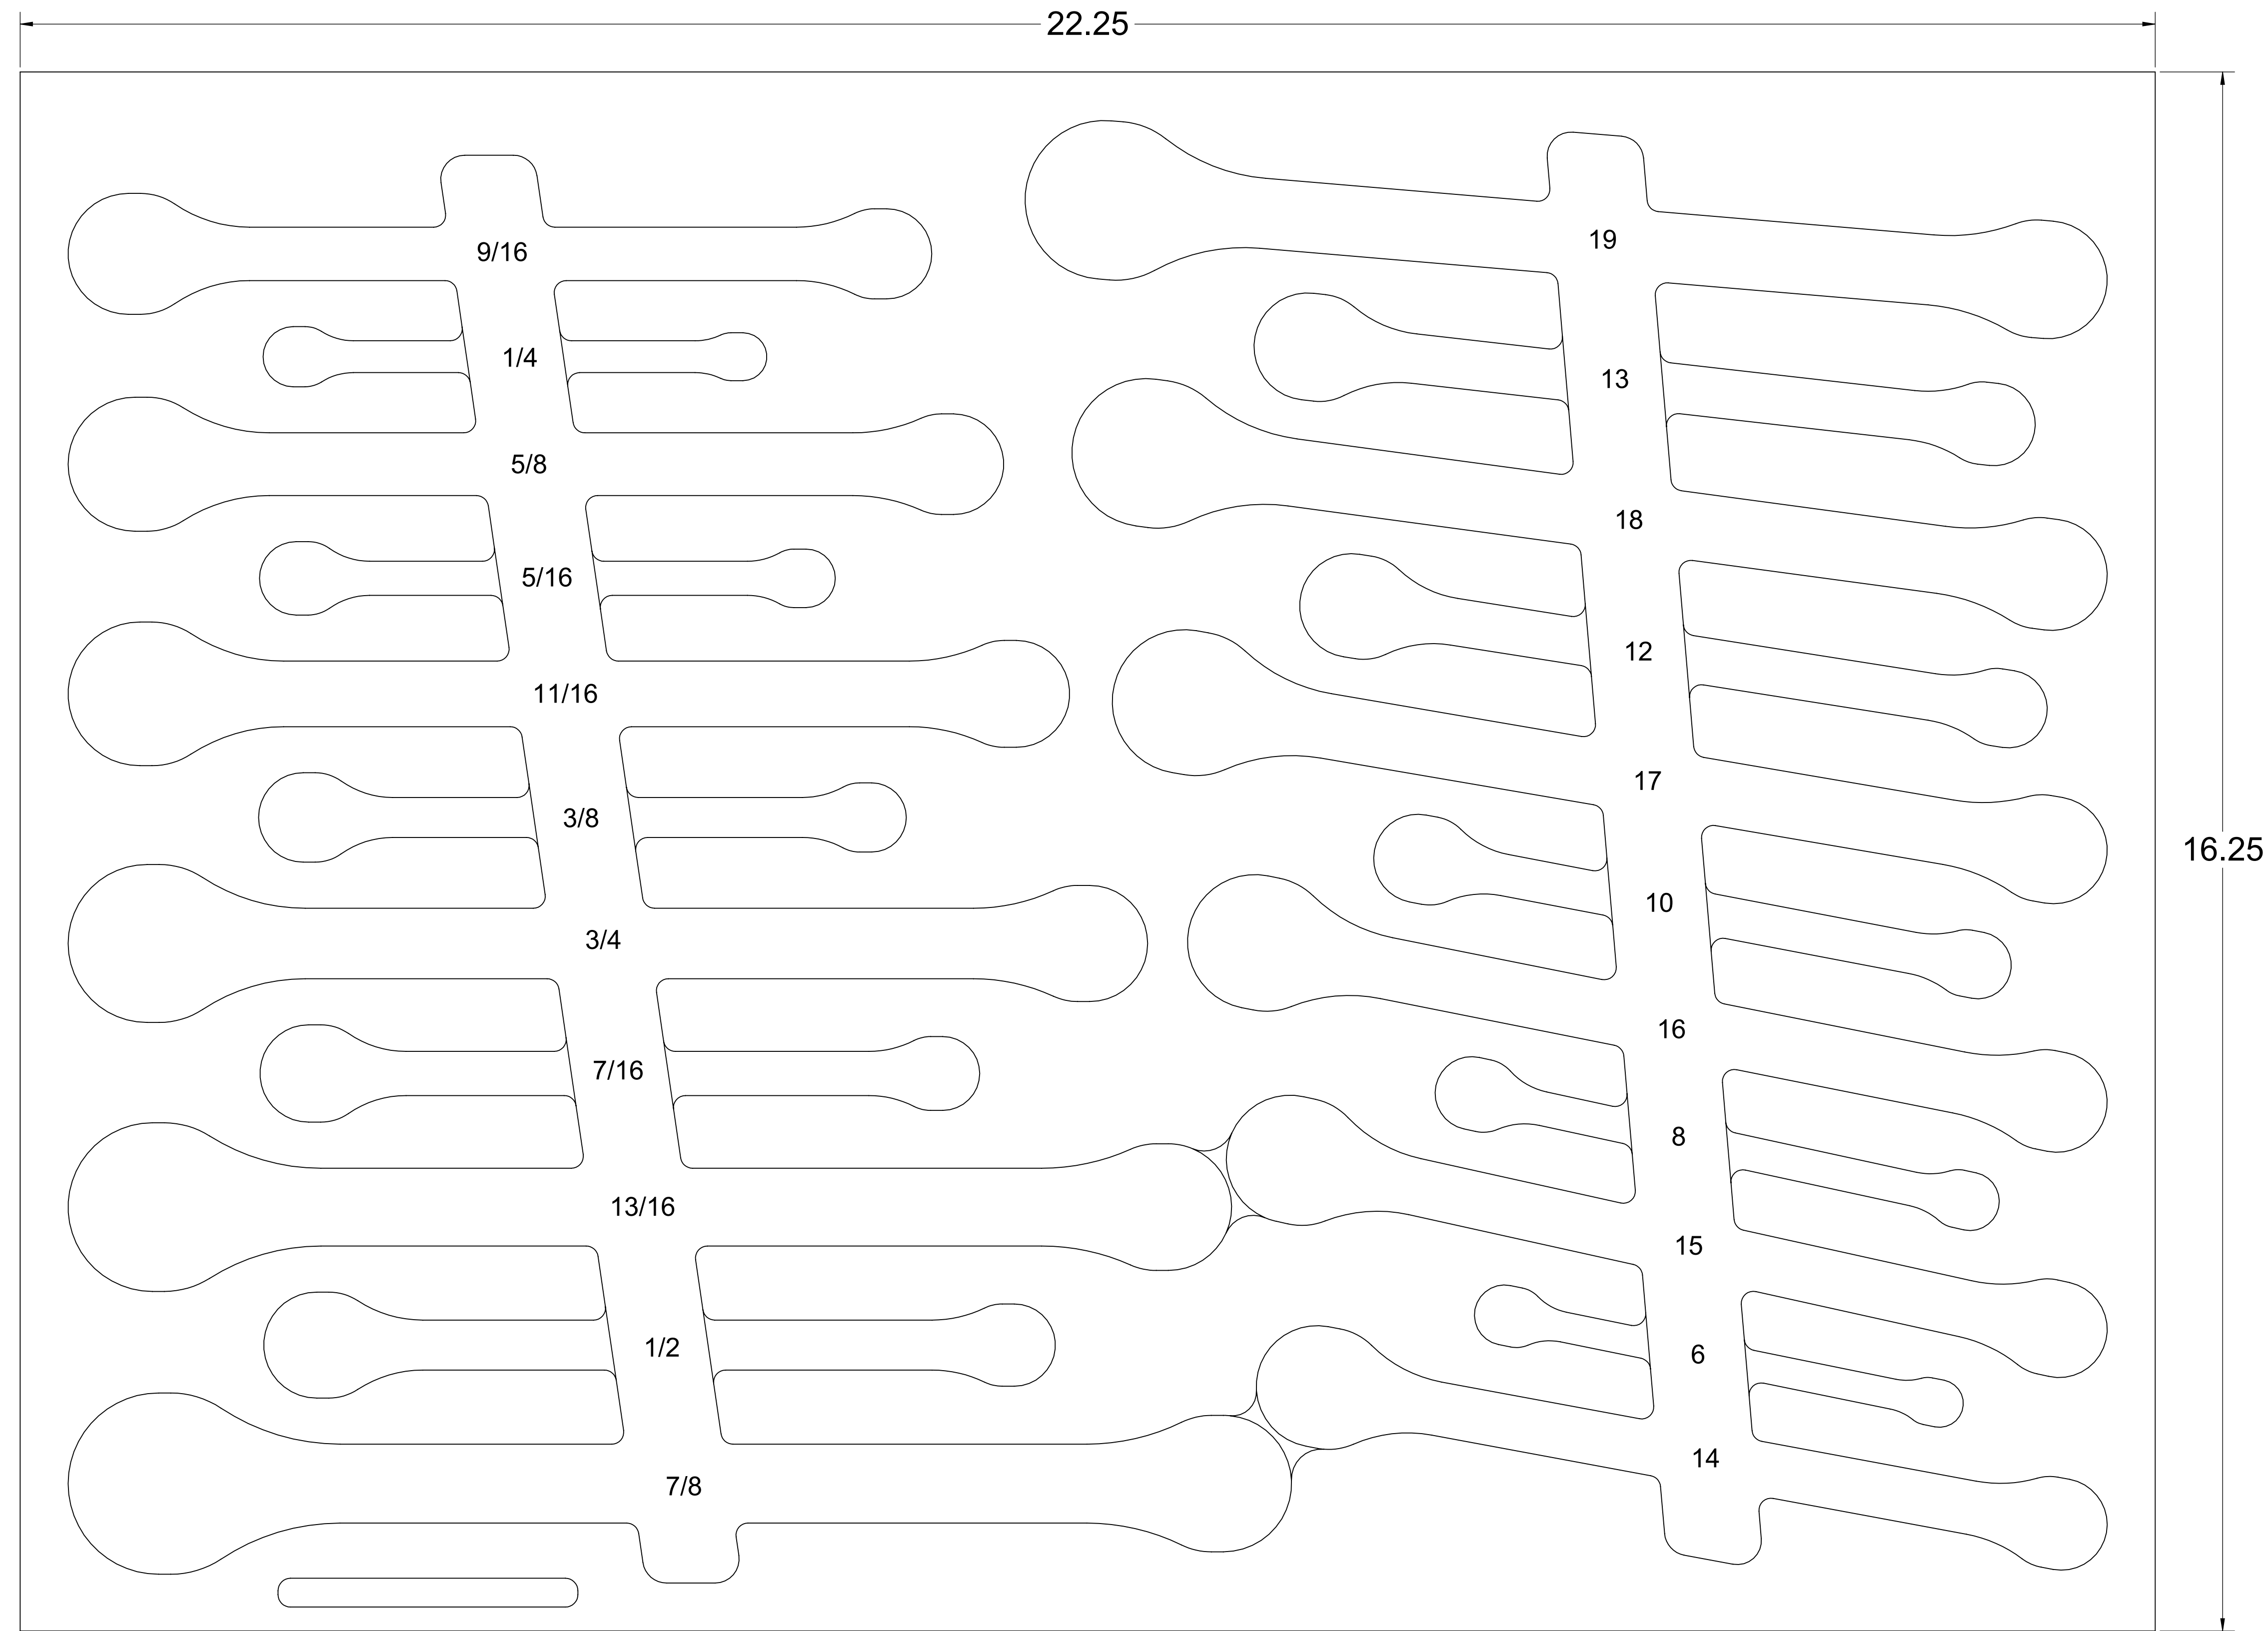

PART NUMBER F-02817-R

PART NUMBER