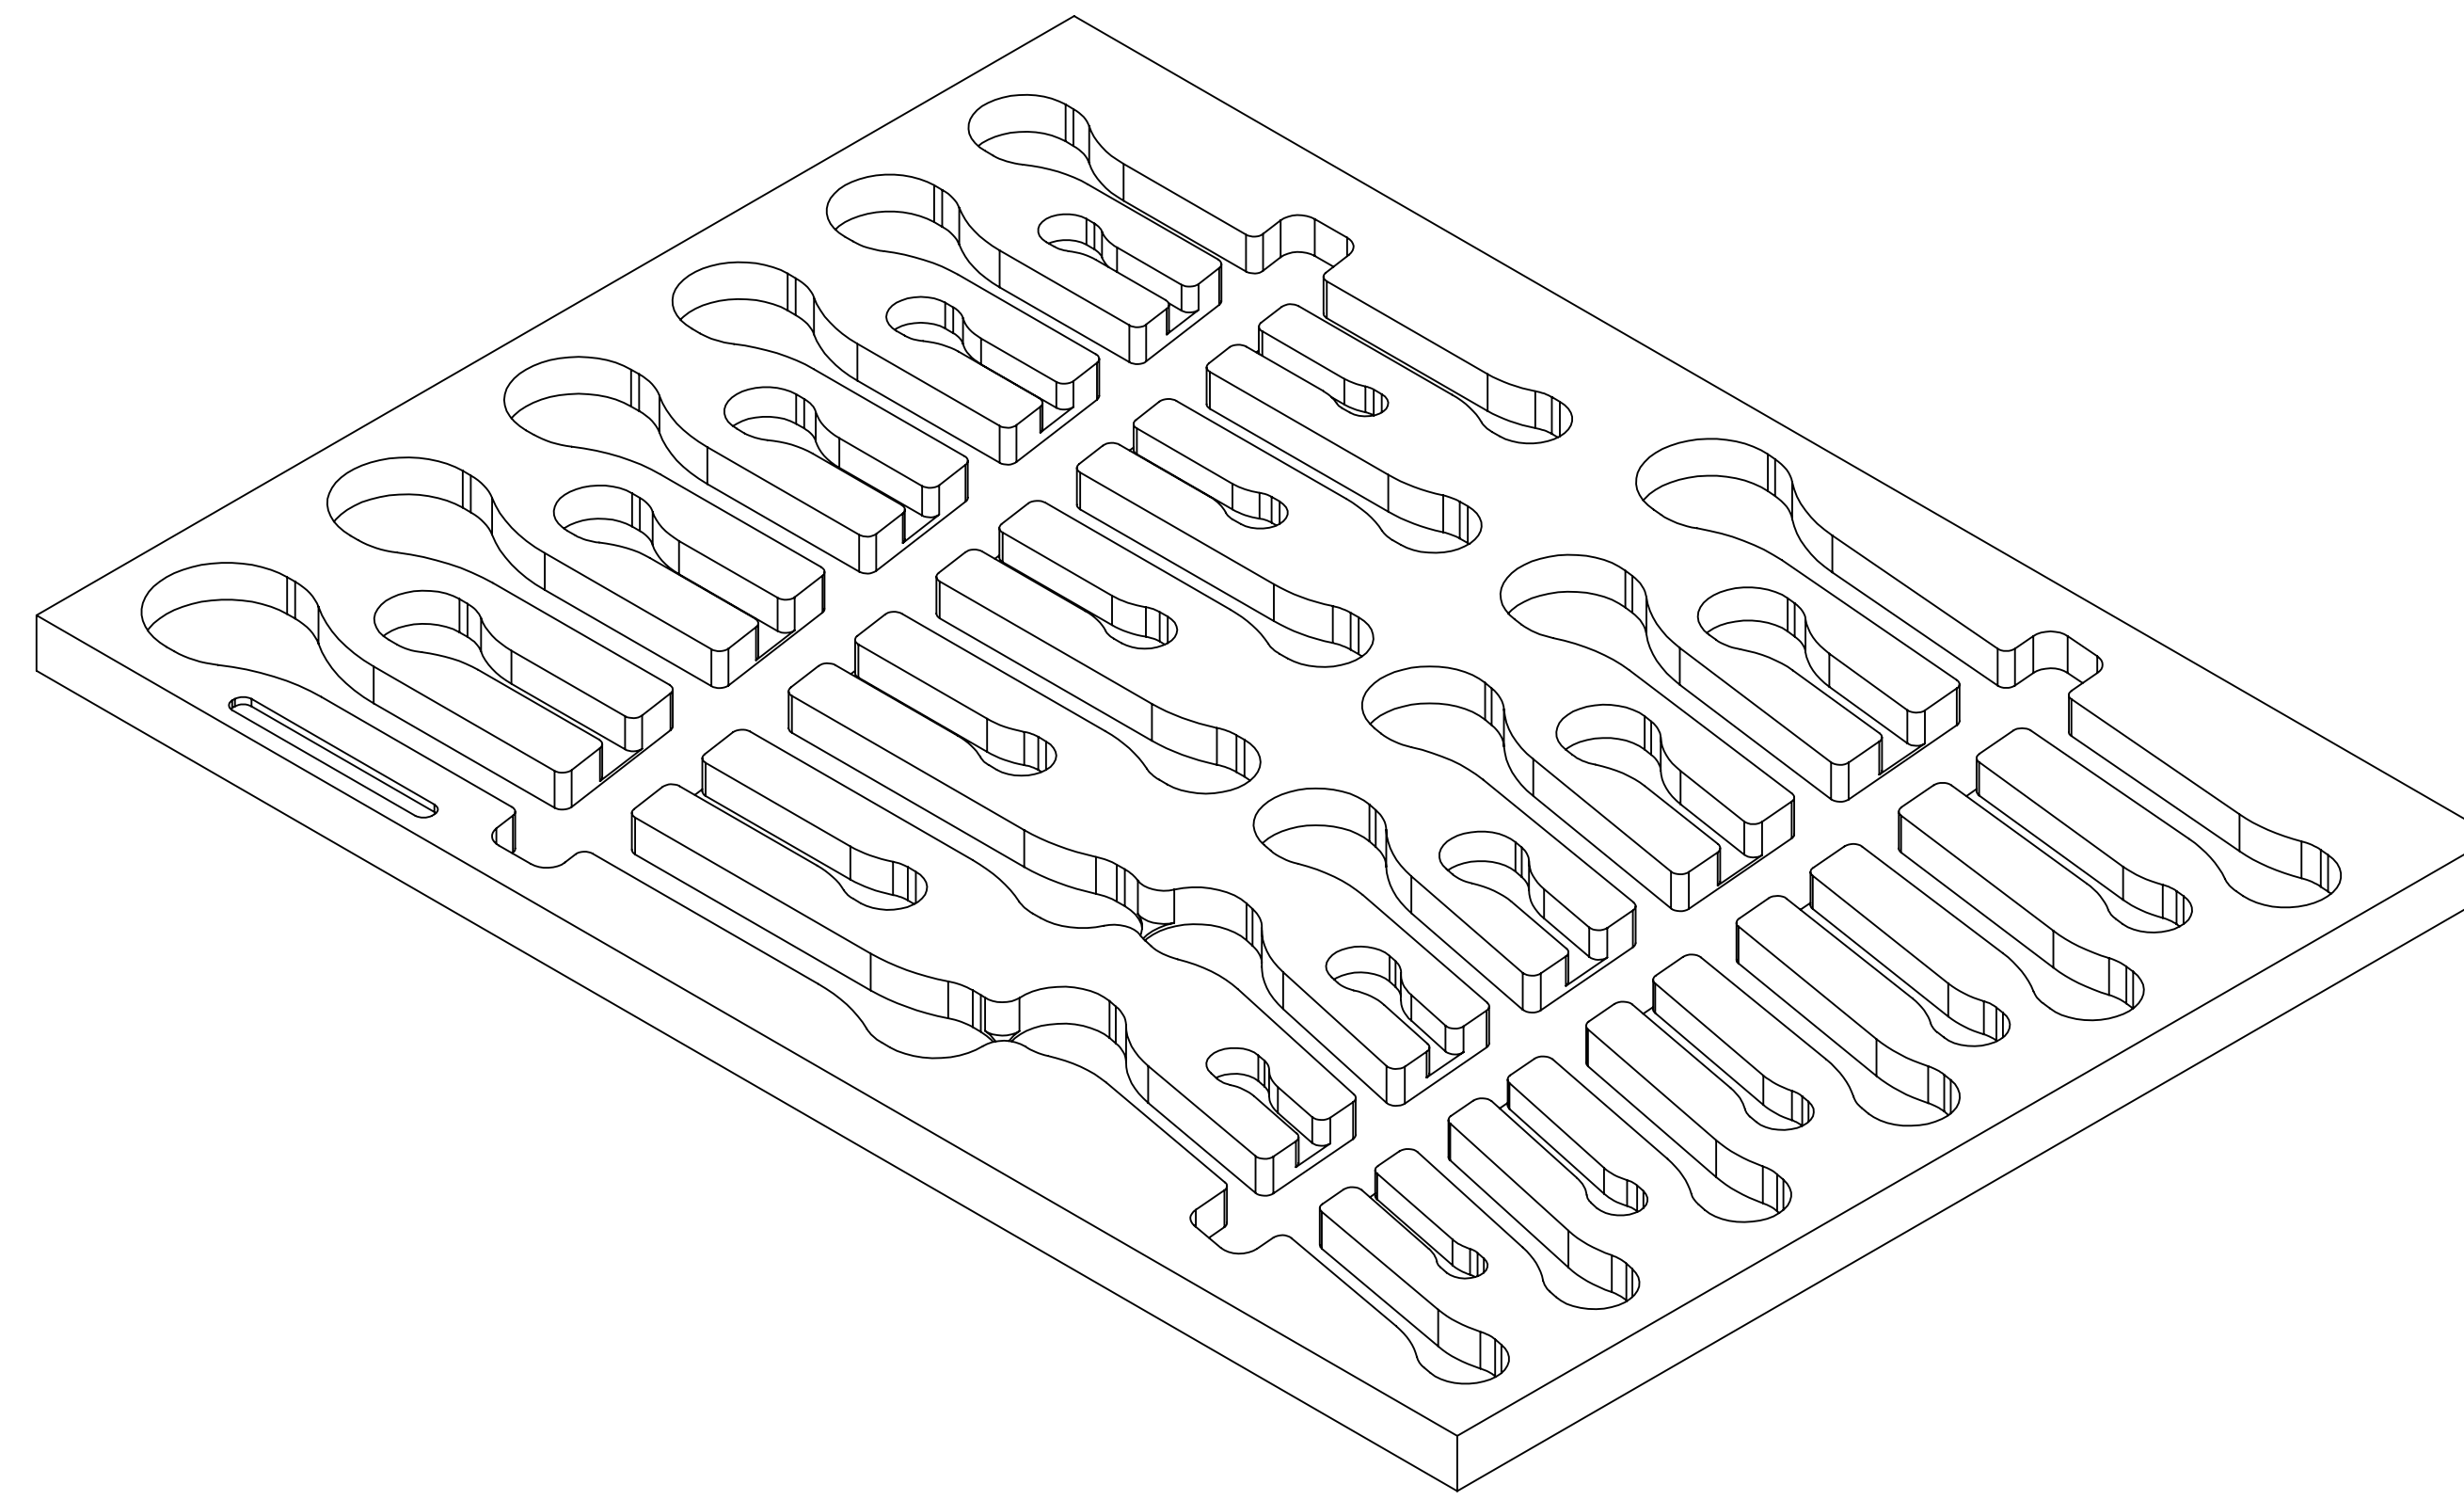

Option 2: Print page 2 - 9 on 8-1/2 X 11 inch paper and assemble.

Thank You!

5.00 IN

5.00 IN

PART NUMBER F-02817-R

PART NUMBER

1.00 IN

PAGE KEY

1.00
IN

Print on Letter at 100%

DATE CREATED

13 OCT 2018

PART NUMBER

F-02817-R

Print on Letter at 100%

← 1.00 IN →

↑ 1.00 IN ↓

PAGE KEY

DATE CREATED

13 OCT 2018

PART NUMBER

F-02817-R

Print on Letter at 100%

1.00
IN

1.00 IN

PAGE KEY

DATE CREATED

13 OCT 2018

PART NUMBER

F-02817-R

1.00
IN

1.00 IN